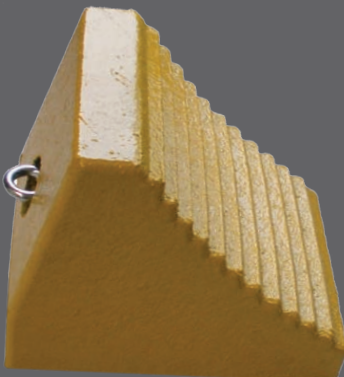

# WHEEL CHOCKS

For Automotive, Industrial  
& Aircraft Use

- Made of 100% post-consumer recycled rubber
- Will not compress, warp, chip, or crack
- UV, oil, and weather resistant
- Can be customized
  - your name or logo embossed in the chock
  - paint for greater visibility and easy identification

Your Name or Logo Embossed  
200 minimum order quantity

Painted Chocks for  
Greater Visibility & Quick Identification  
Standard Colors:  
Orange, Red, Blue, Yellow, White, & Green  
200 minimum order quantity required

# WHEEL CHOCKS

Width Fits Against Tire

**Automotive & Industrial Chocks Come Standard With Eye bolt**  
**Options Available: Painted Chocks or Embossed Name or Logo**

5.25"W x 6.75"D x 4.5"H  
 3.5 lbs.  
 Uses: Autos, Trailers, RVs,  
 Pickups up to 16" Wheels