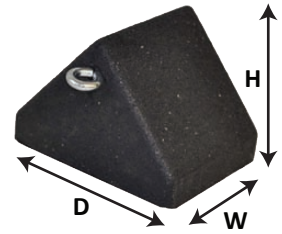

Your Name or Logo Embossed  
200 minimum order quantity

Painted Chocks for  
Greater Visibility & Quick Identification  
Standard Colors:  
Orange, Red, Blue, Yellow, White, & Green  
200 minimum order quantity required

# WHEEL CHOCKS

Width Fits Against Tire

**Automotive & Industrial Chocks Come Standard With Eye bolt**  
**Options Available: Painted Chocks or Embossed Name or Logo**

5.25"W x 6.75"D x 4.5"H  
 3.5 lbs.  
 Uses: Autos, Trailers, RVs,  
 Pickups up to 16" Wheels