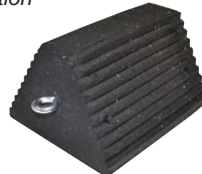

10"W x 8"D x 6"H
11.5 lbs.
Uses: Dump & Tow Trucks
Off Road Vehicles, Utility Trucks,
Semi Trucks