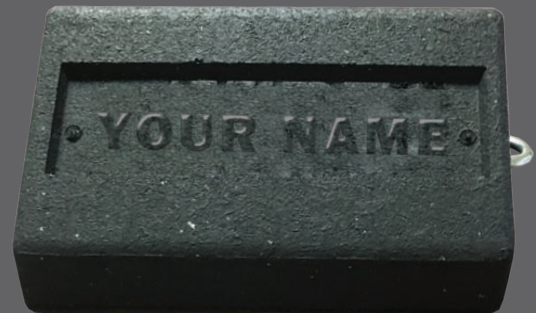

# WHEEL CHOCKS

For Automotive, Industrial  
& Aircraft Use

- Made of 100% post-consumer recycled rubber
- Will not compress, warp, chip, or crack
- UV, oil, and weather resistant
- Can be customized
  - your name or logo embossed in the chock
  - paint for greater visibility and easy identification

Your Name or Logo Embossed  
200 minimum order quantity

Painted Chocks for  
Greater Visibility & Quick Identification  
Standard Colors:  
Orange, Red, Blue, Yellow, White, & Green  
200 minimum order quantity required