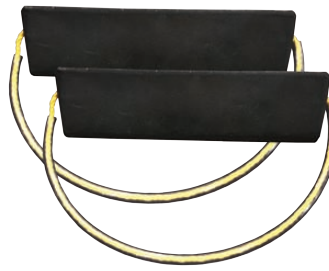

8.75"W x 8.5"D x 7"H  
 15 lbs.  
 Uses: Heavy Equipment,  
 Line Trucks

## Aircraft Chocks

Yellow Rope Connect Option

Yellow Rope Handles Option

Vinyl Tubing Over  
 Yellow Rope Handles Option