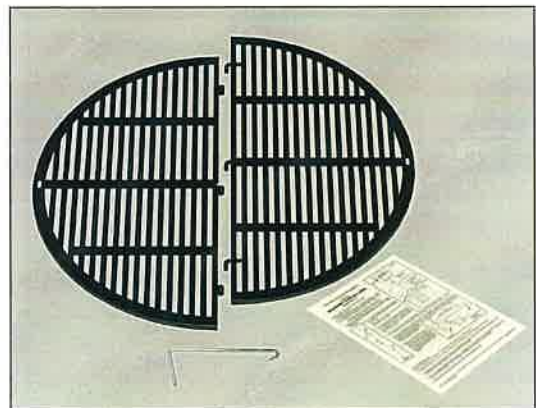

Model DIG-R35 Foldable Cooking Grate for Backyard Fire Pits

**SPECIFICATION
BULLETIN**
#SPC-FR-067
REV. 12-16

Model DIG-R35 foldable cooking grate lifts up for easy access. (Shown with round fire pit constructed of landscaping stones without an insert).

Model DIG-R35 foldable cooking grate. (Shown with round fire pit constructed of landscaping stones without an insert).

SPECIFICATIONS:

- **Model DIG-R35** is a hinged, Foldable Cooking Grate designed for use on backyard fire pits.
- The two sections of this cooking grate mate together with hinge pins. It folds in half for easy transport or storage. Does not require any fasteners.
- Unfold the cooking grate to its full diameter of 34.5 inches and place on top of your fire pit. One side of the grate can be lifted up and over center. It will not fold all the way over so your food on the other half is not disturbed. The folded grate will stay in place so you have both hands free to tend to the fire on the open side. A lifting tool is included.
- All 10 ga. (.1345 inch) steel fabrication, precision laser cut. Finished with high temp, non-toxic black enamel paint. Season the grate before first use.
- Easy assembly: the two halves slip together at hinge points. No tools required.
- Made in the USA.
- **Ships in one box.**
Shipping Weight: 25 lbs.
Box Dimensions: 34-1/2"W x 18-5/8"L x 1-1/8"H.
Product weight: 23 lbs.
Product Dimensions: (folded) 34-1/2"W x 18"L x 7/8"H.
Product Dimensions:
(unfolded) 34-1/2"W x 35-1/4"L x 1/2"H.