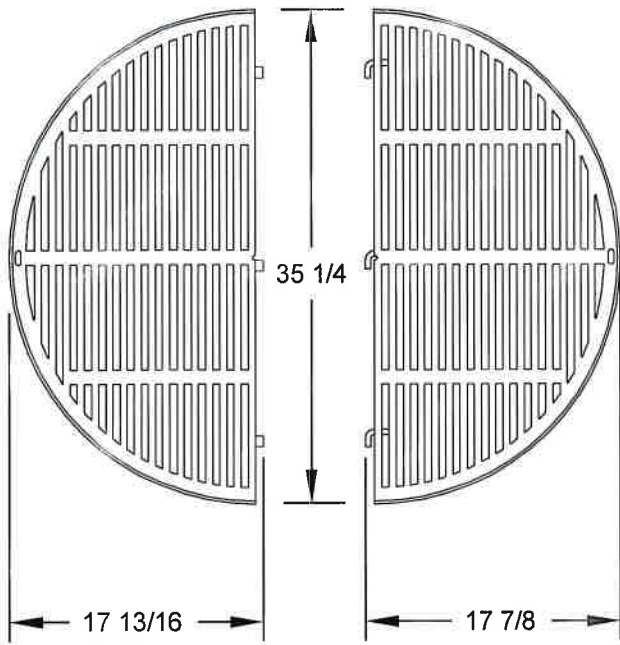

ALL DIMENSIONS IN INCHES

RJThomas
Mfg. Co., Inc.
P.O. Box 946
Cherokee, IA 51012

TITLE
MODEL DIG-R35 Foldable Cooking Grate for Backyard Fire Pits

DRAWN BY	MFI
DATE	12-21-16
DWG. NO.	AI-2058