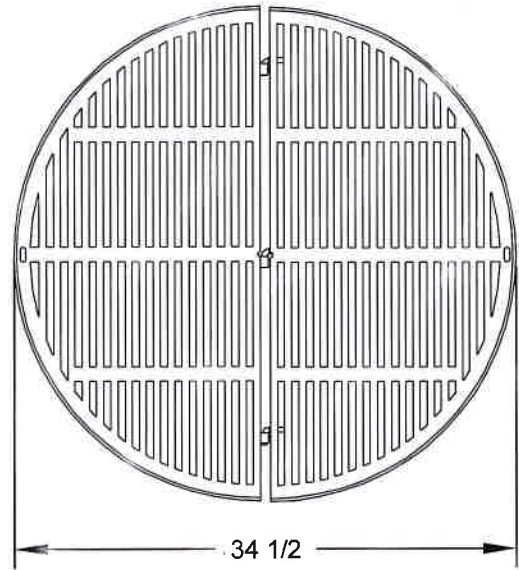

ALL DIMENSIONS IN INCHES

RJThomas
Mfg. Co., Inc.
P.O. Box 946
Cherokee, IA 51012

TITLE
MODEL DIG-R35 Foldable Cooking Grate for Backyard Fire Pits

DRAWN BY	MFI
DATE	12-21-16
DWG. NO.	AI-2058