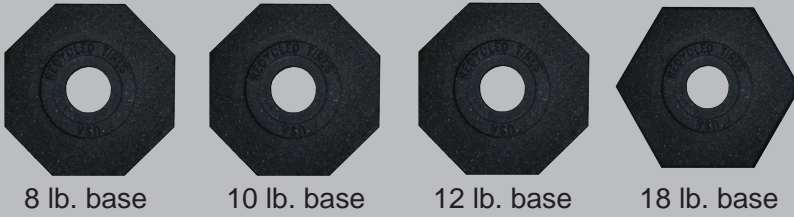

WATCHTOWER™ DELINEATOR

- Strong handle has ergonomic grip
 - dome cap provides strength and durability
 - easy placement and pick-up
- String caution tape through handle
- Two sizes
 - 42" (47"H with handle)
 - 28" (33.6"H with handle)
- Recessed areas accept two bands of sheeting
 - protects retroreflective sheeting from rips and scratches
- Bright orange for visibility
- Flange on bottom grabs base for tight fit
- Recycled rubber bases, 8, 10, 12, and 18 lbs.
- NCHRP-350 Accepted, Meets MUTCD Standards

Great for Caution Tape

Easy Grip Handle

PLASTICADE®

Plasticade.com

WATCHTOWER™ DELINEATOR

Specs

Composition	Polyethylene
Weight	
42" Delineator	1.7 lbs.
28" Delineator	1.25 lbs.
Color	Orange
Post Diameter	4"
Reflective Bands	Available in all grades in white and yellow, 3" and 4"

Recycled Rubber Bases in Four Sizes

8 lb. base

10 lb. base

12 lb. base

18 lb. base

Bases

Hole	4.5" dia.
8 sided	16.75" W
6 sided	20.25" W
Weights	8 lb. 10 lb. 12 lb. 18 lb.

Purchase with or without reflective bands