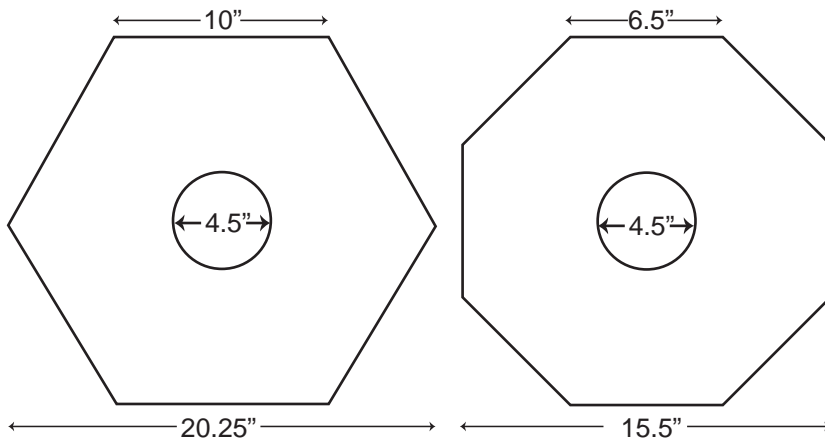

Thickness of base varies with weight

MADE IN THE USA

PLASTICADE®

100 Howard Avenue
Des Plaines, IL 60018
phone (800) 772-0355
fax (847) 966-8074

Plasticade.com