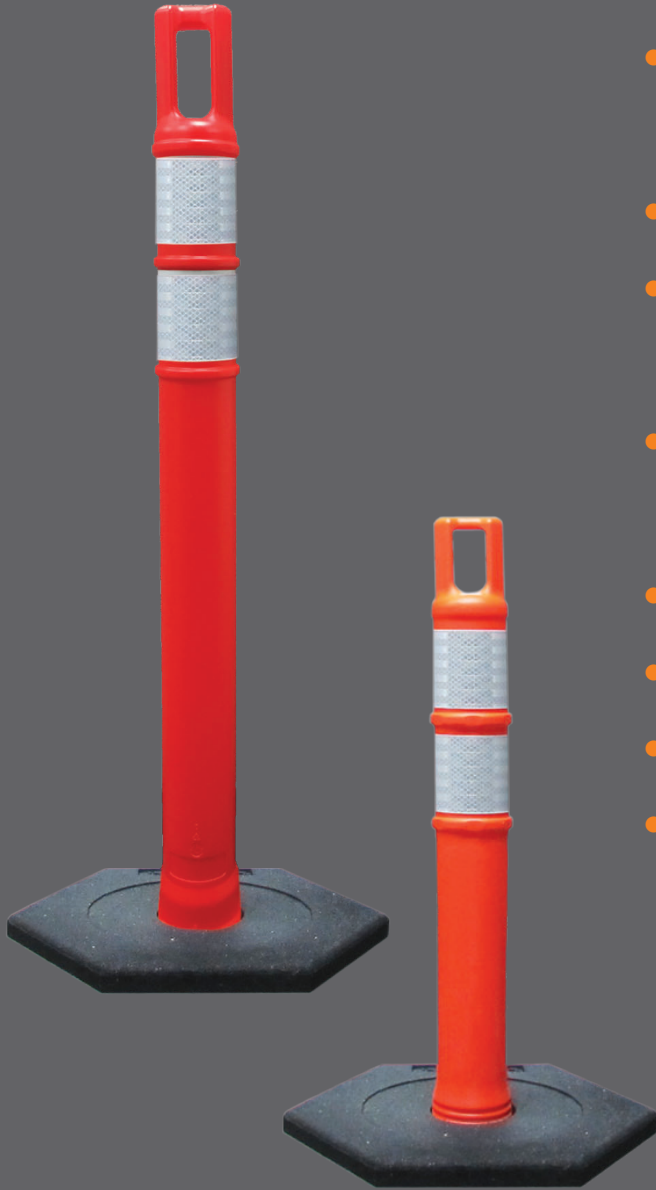

WATCHTOWER™ DELINEATOR

- Strong handle has ergonomic grip
 - dome cap provides strength and durability
 - easy placement and pick-up
- String caution tape through handle
- Two sizes
 - 42" (47"H with handle)
 - 28" (33.6"H with handle)
- Recessed areas accept two bands of sheeting
 - protects retroreflective sheeting from rips and scratches
- Bright orange for visibility
- Flange on bottom grabs base for tight fit
- Recycled rubber bases, 8, 10, 12, and 18 lbs.
- NCHRP-350 Accepted, Meets MUTCD Standards

Great for Caution Tape

Easy Grip Handle

PLASTICADE®

Plasticade.com

WATCHTOWER™ DELINEATOR

Specs

Composition	Polyethylene
Weight	
42" Delineator	1.7 lbs.
28" Delineator	1.25 lbs.
Color	Orange
Post Diameter	4"
Reflective Bands	Available in all grades in white and yellow, 3" and 4"

Recycled Rubber Bases in Four Sizes

8 lb. base

10 lb. base

12 lb. base

18 lb. base

Bases

Hole	4.5" dia.
8 sided	16.75" W
6 sided	20.25" W
Weights	8 lb. 10 lb. 12 lb. 18 lb.

Purchase with or without reflective bands

Black rubber bases are made from recycled tires.

Thickness of base varies with weight

MADE IN THE USA

PLASTICADE®

100 Howard Avenue
Des Plaines, IL 60018
phone (800) 772-0355
fax (847) 966-8074

Plasticade.com