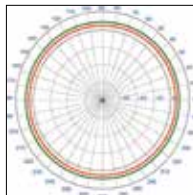

Low Profile & Ultra-Slim Antennas

Features

- Low profile antennas for discreet installation
- Includes mounting options

Signal Patterns

311106, 314401
Omni-directional when mounted vertically
H - Plane @ 850 MHz
H - Plane @ 1920 MHz