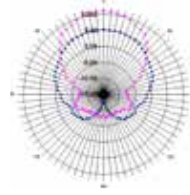

Building Antennas

Features

- Built-in ground plane
- Mounting hardware included
- For fixed installations

Signal Patterns

Panel Antennas when mounted vertically

H - Plane @ 806-894 MHz

H - Plane @ 1850-1990 MHz