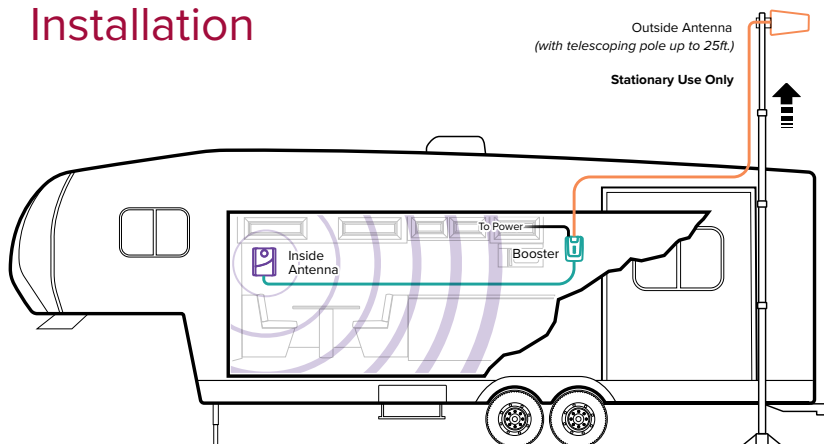

Installation

1. 1 **Receives signal:** The powerful antenna reaches out to access a voice and 3G, 4G, and LTE data signal, and delivers it to the booster.
2. 2 **Boost signal:** The booster receives the signal, amplifies it, and serves as a relay between your phone and the nearest cell tower.
3. 3 **Broadcasts signal:** Your devices get a stronger signal, and calls and data are fed through the booster back to the network.

Package Dimensions

Combo Box: 9.25 L x 9.5 W x 77 H

Support

2-Year Warranty from Purchase.

Website: <http://support.weboost.com>

Phone: +1 866 294 1660
Monday to Saturday

FOR PARTNER'S USE

UPC