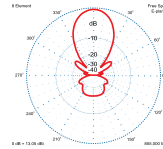

Yagi Antennas - High-gain, directional antennas

301111 Yagi 800 MHz

Our highest gain antenna for the 800 MHz band