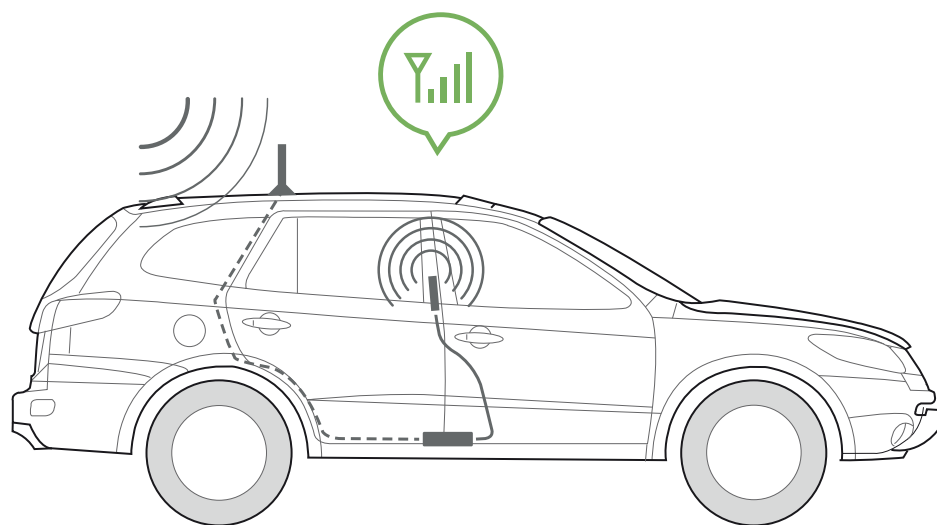

## How to boost a cell signal

Signal boosters increase cell signal by collecting signals with a powerful antenna, delivering those signals to the booster, amplifying the cell signals so your devices receive them, and delivering your device's boosted signals back to the cell tower.

### 1 RECEIVES SIGNAL

The powerful antenna reaches out to access a voice and 4G/3G data signal, and delivers it to the booster.

### 2 BOOST SIGNAL

The booster receives the signal, amplifies it, and serves as a relay between your phone and the nearest cell tower.

### 3 BROADCASTS SIGNAL

Your devices get a stronger signal, and calls and data are fed through the booster back to the network.