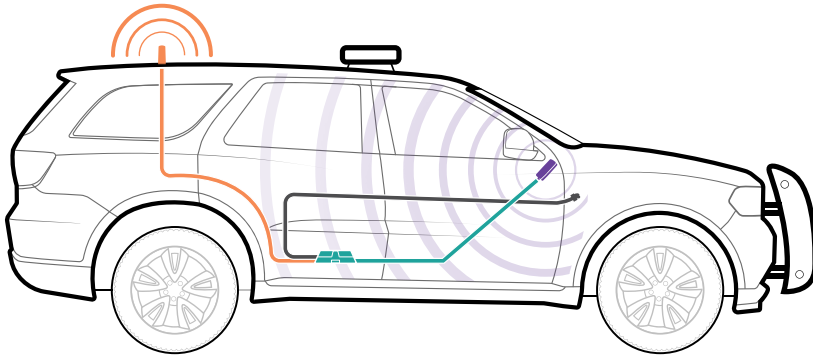

Installation