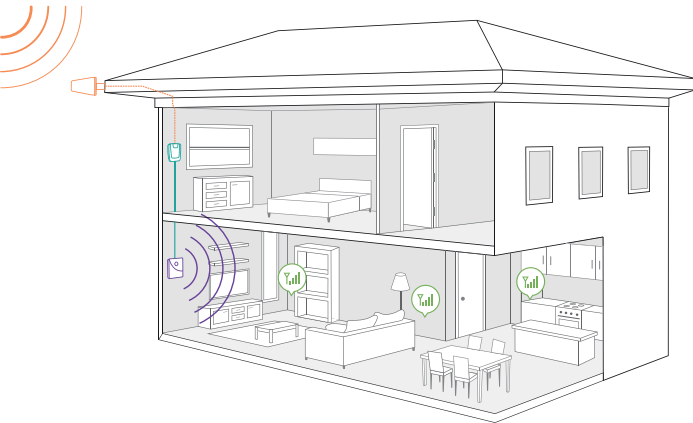

UP TO 7,500 sq. ft. COVERAGE

UP TO 5,000 sq. ft. COVERAGE

UP TO 1,500 sq. ft. COVERAGE

How to boost a cell signal

Signal boosters increase cell signal by collecting signals with a powerful antenna, delivering those signals to the booster, amplifying the cell signals so your devices receive them, and delivering your device's boosted signals back to the cell tower.

1 RECEIVES SIGNAL

The powerful antenna reaches out to access a voice and 4G/3G data signal, and delivers it to the booster.

2 BOOST SIGNAL

The booster receives the signal, amplifies it, and serves as a relay between your phone and the nearest cell tower.

3 BROADCASTS SIGNAL

Your devices get a stronger signal, and calls and data are fed through the booster back to the network.