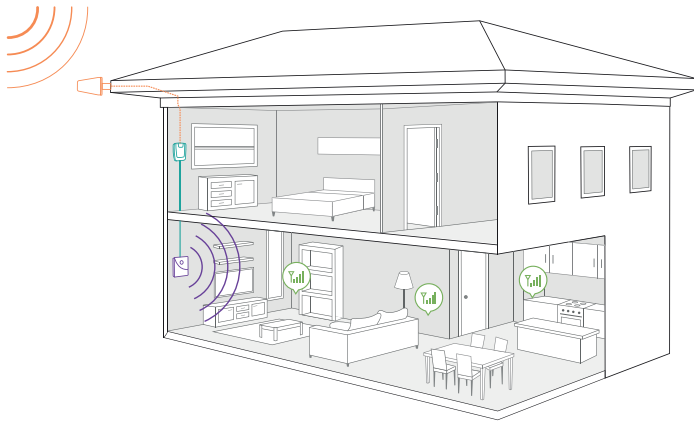

Installation

1. **1 Receives signal:** The powerful antenna reaches out to access a voice and 3G, 4G, and LTE data signal, and delivers it to the booster.
2. **2 Boost signal:** The booster receives the signal, amplifies it, and serves as a relay between your phone and the nearest cell tower.
3. **3 Broadcasts signal:** Your devices get a stronger signal, and calls and data are fed through the booster back to the network.

Available Accessories

Optional Antenna Kits

Package Dimensions

7.25 L x 14 W x 11 H

FRONT

SIDE

TOP/BOTTOM

WEIGHT

MASTER CARTON: 25 L x 20 W x 15 H | 39 lbs.

Support

2-Year Warranty from Purchase.

Website: <http://support.weboost.com>

Phone: +1 866 294 1660
Monday to Saturday

FOR PARTNER'S USE

*⚠️ **WARNING:** Cancer and Reproductive Harm - www.P65Warnings.ca.gov.

†⚠️ **WARNING:** This product can expose you to chemicals including Nickel, which is known to the State of California to cause cancer, and Bisphenol A, which is known to the State of California to cause birth defects or other reproductive harm. For more information go to www.P65Warnings.ca.gov

UPC

470103

8 11815 02452 1

470103_Connect4G_SS_Rev02_100918