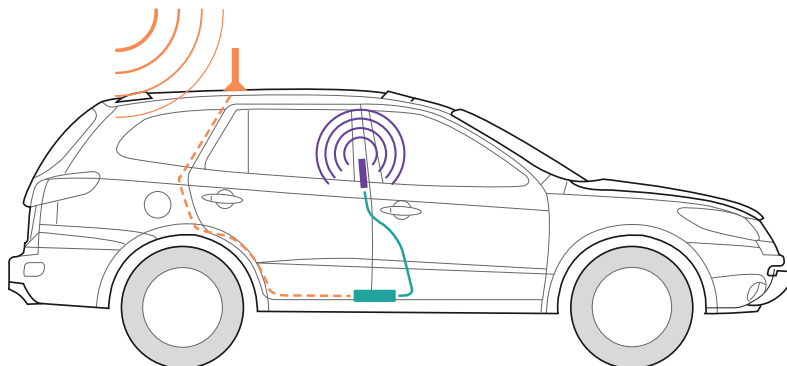

Installation

1. **1 Receives signal:** The powerful antenna reaches out to access a voice and 3G, 4G, and LTE data signal, and delivers it to the booster.
2. **2 Boost signal:** The booster receives the signal, amplifies it, and serves as a relay between your phone and the nearest cell tower.
3. **3 Broadcasts signal:** Your devices get a stronger signal, and calls and data are fed through the booster back to the network.

Available Accessories

Optional Antenna Kits

Package Dimensions

4 L x 6.25 W x 8 H

MASTER CARTON: 25 L x 16 W x 14.5 H | 64 lbs.

Support

2-Year Warranty from Purchase.

Website: <http://support.weboost.com>

Phone: +1 866 294 1660
Monday to Saturday

FOR PARTNER'S USE

*⚠ WARNING: Cancer and Reproductive Harm - www.P65Warnings.ca.gov.

UPC

470121_Drive4G-M_SS_Rev04_100918