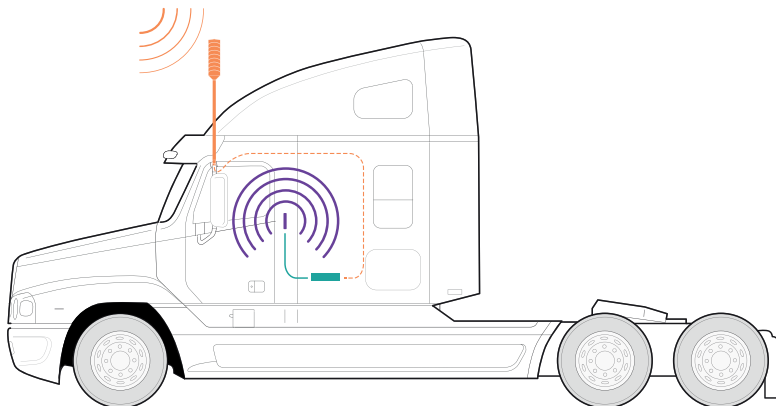

Installation

1. **1 Receives signal:** The powerful antenna reaches out to access a voice and 3G, 4G, and LTE data signal, and delivers it to the booster.
2. **2 Boost signal:** The booster receives the signal, amplifies it, and serves as a relay between your phone and the nearest cell tower.
3. **3 Broadcasts signal:** Your devices get a stronger signal, and calls and data are fed through the booster back to the network.

Available Accessories

Optional Antenna Kits

Package Dimensions

21.75 L x 1.50 W x 3.50 H

1.50 in.
x
3.50 in.

FRONT

21.75 in.
x
3.50 in.

SIDE

1.50 in.
x
21.75 in.

TOP/BOTTOM

4.968 lbs.

WEIGHT

MASTER CARTON: 22.50 x 19.00 x 13.5 | 30.780 Lbs. | QTY 5

Support

2-Year Warranty from Purchase.

Website: <http://support.weboost.com>

Phone: +1 866 294 1660
Monday to Saturday

FOR PARTNER'S USE

***WARNING:** Cancer and Reproductive Harm - www.P65Warnings.ca.gov.

UPC

470210_Drive4G-X-OTR_SS_Rev02_100918