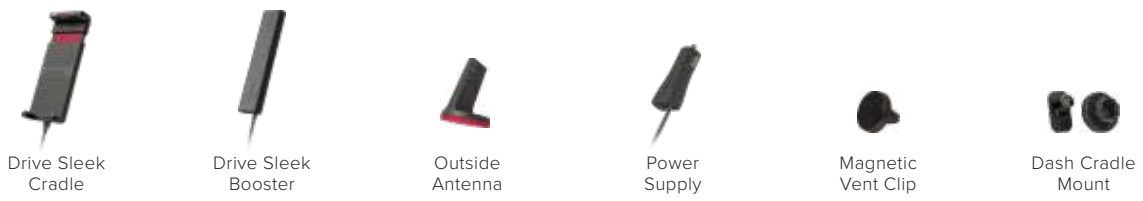

Kit Includes

About

The **Drive Sleek** is weBoost's most versatile 4G vehicle cell phone signal booster. This 4G booster can boost cell signals up to 32x, enhancing 4G LTE and 3G signals for one cellular device used in a car, truck, van or RV - the device held securely in the included cradle. weBoost's Drive Sleek is compatible with all US networks such as Verizon, AT&T, Sprint, T-Mobile, US Cellular, Straight Talk and more.

This FCC Certified booster comes with all components needed for installation in one package making DIY installation a breeze. Like all weBoost products, the Drive Sleek comes with a 2-year warranty.

Specifications

MODEL NUMBER	470135*	
FREQUENCIES	Band 12/17	700 MHz
	Band 13	700 MHz
	Band 5	850 MHz
	Band 4	1700/2100 MHz
	Band 2	1900 MHz
MAX GAIN	23 dB	
IMPEDANCE	50 Ohm	
USB PORT POWER	5 V / 2.1 A	
POWER TO BOOSTER	12 V / 1.5 A	
CONNECTORS	SMB	
DIMENSIONS	.65 x 1.60 x 7 in.	
WEIGHT	.55 lbs.