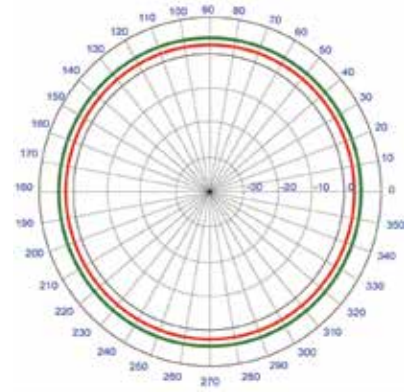

Features

- Mobile, marine and building use
- No ground plane required. Built-in ground plane allows for use on any surface - metal, fiberglass, wood, etc.
- Mounting options available for any application

Signal Patterns

H - Plane @ 850 MHz

H - Plane @ 1920 MHz

SPECIFICATIONS

PART NUMBER	304415	304420	314405
Impedance	50 ohms		
Signal Pattern	Omni		
Polarization	Vertical		
Ground Plane	Built-In Ground Plane		
Connector	SMA MALE		NMO
Material	Radiator: Aluminum, High Strength ABS Mast: Stainless Steel, Fiberglass Epoxy	UV Resistant PVC	High Heat ABS
Coax Cable	RG58 - 14 feet / 4.3 meters	20' White RG-58 N-male to SMA-male	Recommended use with NMO mount cable with 14ft. RG58 (901150 or 905814)
Height	17 in., 32 in., 45 in. options 43 cm., 81 cm., 114 cm.	9.8 in. / 250 mm.	3.3 in. / 84 mm.
Mount	Standard CB 3/8-inch x 24 Thread	Standard Marine Mount 1" x 14 thread	901150 (sold separately)