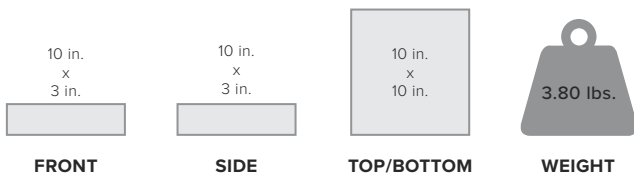

Package Dimensions

10 L x 10 W x 3 H