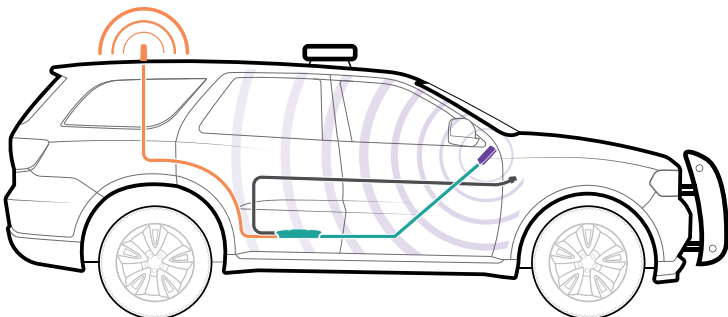

weBoost devices are able to capture an exterior signal—even one that is far away—and amplify it in your car, home, or office. weBoost devices work on every network, for any carrier, to give you up to 32x your cell signal strength.

## How to boost a cell signal

Signal boosters increase cell signal by collecting signals with a powerful antenna, delivering those signals to the booster, amplifying the cell signals so your devices receive them, and delivering your device's boosted signals back to the cell tower.

### 1 RECEIVES SIGNAL

The powerful antenna reaches out to access a voice and 4G/3G data signal, and delivers it to the booster.