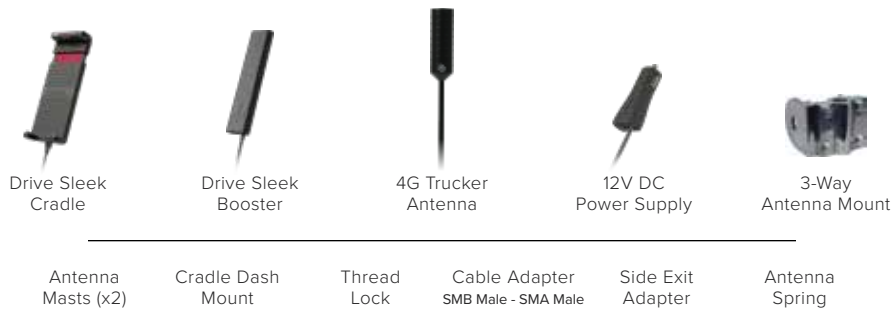

Kit Includes

About

The weBoost **Drive Sleek OTR** cellular signal booster improves voice and 4G/LTE and 3G data speeds inside your semi-truck, wherever the road takes you.

Designed specifically for today's connected truck driver, this kit combines the popular Drive Sleek cradle booster along with our best-performing 4G Trucker Antenna in a versatile, cost-effective communications solution.

The included 4G Trucker Antenna is compatible with all 3/8" x 24 CB antenna mounting points on the truck, or any after-market CB antenna mount.

This cellular signal booster delivers the maximum signal gain allowed by the FCC for cellular cradle boosters and comes with all components needed in one package, making DIY installation a breeze. Like all weBoost products, the Drive Sleek OTR come with a 2-year warranty.

Specifications

MODEL NUMBER	470235*	
FREQUENCIES	Band 12/17	700 MHz
	Band 13	700 MHz
	Band 5	850 MHz
	Band 4	1700/2100 MHz
	Band 2	1900 MHz
MAX GAIN	23 dB	
IMPEDANCE	50 Ohm	
USB PORT POWER	5 V, 2.1 A	
POWER TO BOOSTER	12 V / 1.5 A	
CONNECTORS	SMB	
DIMENSIONS	.65 x 1.60 x 7 in.	
WEIGHT	.55 lbs.