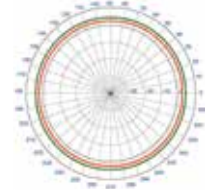

### Signal Patterns

Panel Antennas when mounted vertically

H - Plane @ 806-894 MHz

H - Plane @ 1850-1990 MHz