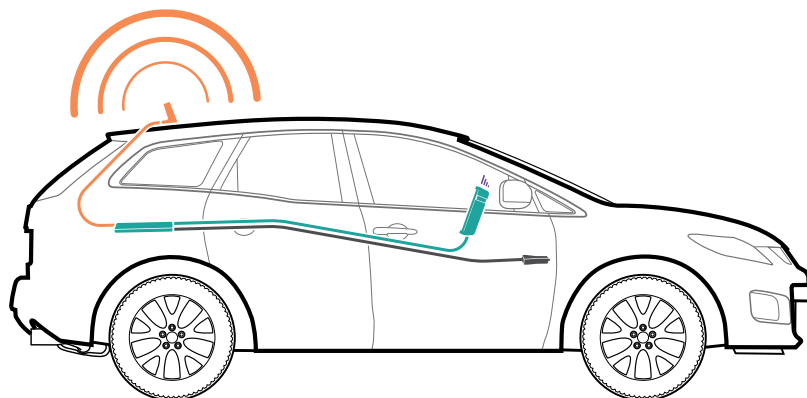

Installation

1. **1 Receives signal:** The powerful antenna reaches out to access a voice and 3G, 4G, and LTE data signal, and delivers it to the booster.
2. **2 Boost signal:** The booster receives the signal, amplifies it, and serves as a relay between your phone and the nearest cell tower.
3. **3 Broadcasts signal:** Your devices get a stronger signal, and calls and data are fed through the booster back to the network.

Available Accessories

Optional Antenna Kits

Not available at this time.

Package Dimensions

7.6 L x 3 W x 9.5 H

MASTER CARTON: 27.5 L x 11 W x 19.6 H | 39.72 lbs.

Support

2-Year Warranty from Purchase.

Website: <http://support.weboost.com>

Phone: +1 866 294 1660
Monday to Saturday

FOR PARTNER'S USE

UPC

470135_DriveSleek_SS_Rev03_100518