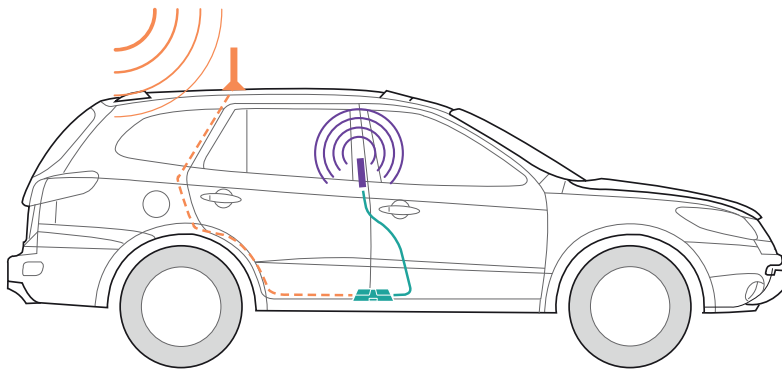

Installation