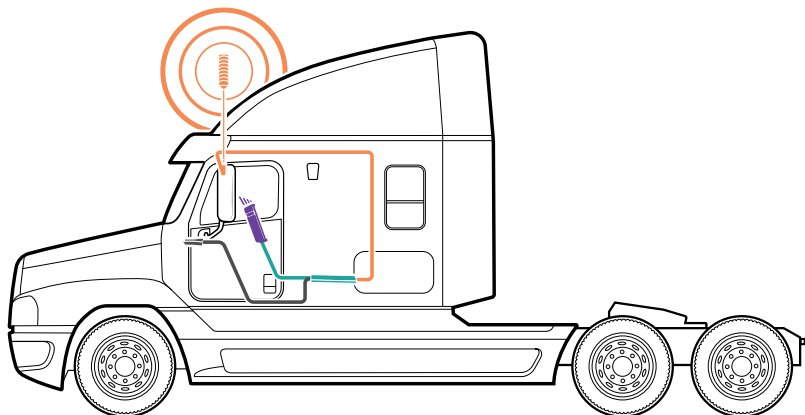

Installation

1. **1 Receives signal:** The powerful antenna reaches out to access a voice and 3G, 4G, and LTE data signal, and delivers it to the booster.
2. **2 Boost signal:** The booster receives the signal, amplifies it, and serves as a relay between your phone and the nearest cell tower.
3. **3 Broadcasts signal:** Your cellular phone gets a stronger signal, and calls (plus data) are fed through the booster, back to the cellular network.

Available Accessories

Optional Antenna Kits

Not available accessories at this time.

Package Dimensions

21.75 L x 12.25 W x 3.50 H

MASTER CARTON: 22.5 L x 19 W x 13.5 H | 29.870 lbs. | QTY 5

Support

2-Year Warranty from Purchase.

Website: <http://support.weboost.com>

Phone: +1 866 294 1660
Monday to Saturday

FOR PARTNER'S USE

UPC

470235_DriveSleekOTR_SS_Rev01_100518