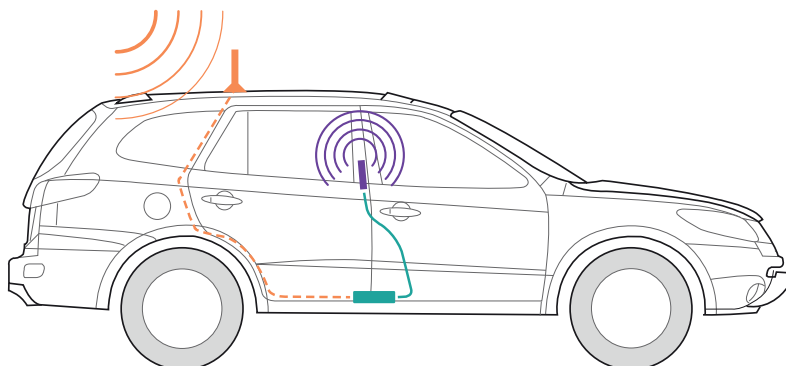

Installation

1. **1 Receives signal:** The powerful antenna reaches out to access voice and data signals, and deliver them to the booster.
2. **2 Boost signal:** The booster receives the signal, amplifies it, and serves as a relay between your phone and the nearest cell tower.
3. **3 Broadcasts signal:** Your devices get a stronger signal, and calls and data are fed through the booster back to the network.

Available Accessories

Optional Antenna Kits

Package Dimensions

4 L x 6.25 W x 8 H

MASTER CARTON: 25 L x 17 W x 16 H | 54 lbs.

Support

2-Year Warranty from Purchase.

Website: <http://support.weboost.com>

Phone: +1 866 294 1660
Monday to Saturday

FOR PARTNER'S USE

*⚠️ WARNING: Cancer and Reproductive Harm - www.P65Warnings.ca.gov.

UPC

470510_Drive4G-X_SS_042619