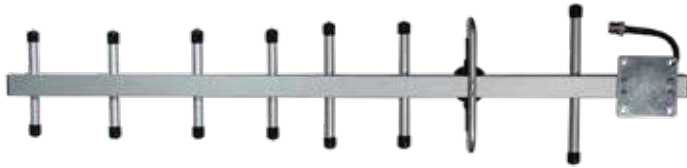

Yagi Antennas - High-gain, directional antennas

301111 Yagi 800 MHz

Our highest gain antenna for the 800 MHz band