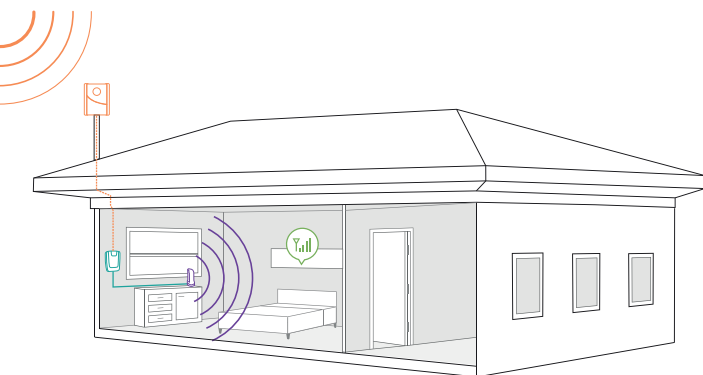

UP TO 1,500 sq. ft. COVERAGE