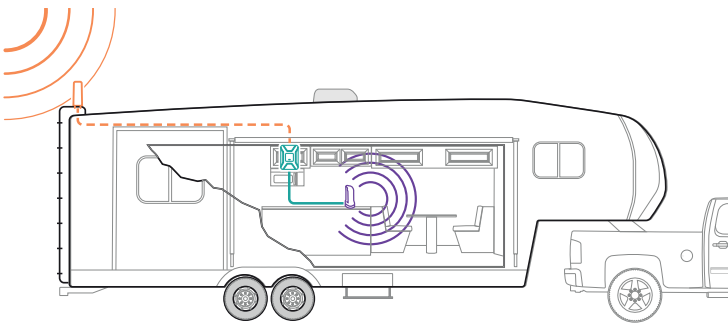

RECREATIONAL VEHICLES