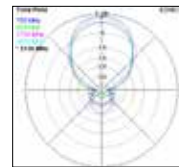

314475 75 ohm 314411 50 ohm

Wide Band
Directional Antenna

SPECIFICATIONS

***WARNING:** Cancer and Reproductive Harm - www.P65Warnings.ca.gov.

	Yagi	Log-Periodic	
PART NUMBER	301111*	314411*	314475*
Number of Elements	8	9	
Impedance	50 ohms		75 ohms
Max Power	50 watts	100 watts	
Polarization	Directional		
	Vertical		
Connector	N-Female		F-Female
Material	Aluminum		
Length	32.5 inches / 82.6 centimeters	11.42 inches / 29 centimeters	
Weight	2.9 ounces / 0.081 kg (with mount)	3.31 lbs. 1.5 Kg	
Mount	Mounts on pipe with 0.5 inch to 1.5 inch diameter		
Wind Surface Area	<100 cm²	<465 cm²	
Brackets	Max OD 2 inches		

***WARNING:** Cancer and Reproductive Harm - www.P65Warnings.ca.gov.