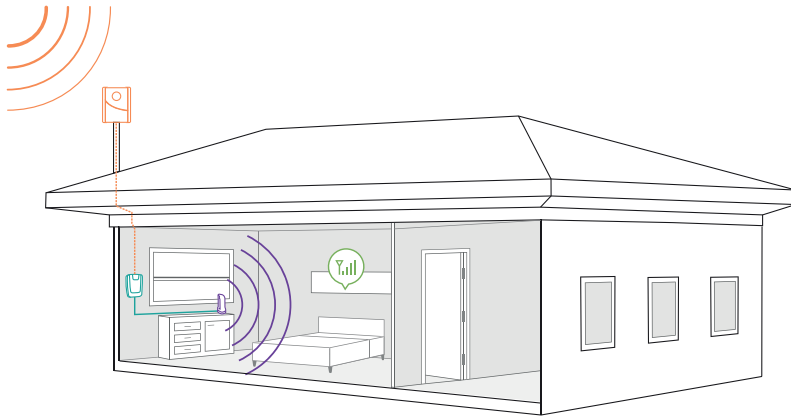

Installation

1. **1 Receives signal:** The powerful antenna reaches out to access a voice and 3G, 4G, and LTE data signal, and delivers it to the booster.
2. **2 Boost signal:** The booster receives the signal, amplifies it, and serves as a relay between your phone and the nearest cell tower.
3. **3 Broadcasts signal:** Your devices get a stronger signal, and calls and data are fed through the booster back to the network.

Available Accessories

Optional Antenna Kits

Package Dimensions

5.25 L x 14.5 W x 11.25 H

FRONT

SIDE

TOP/BOTTOM

WEIGHT

MASTER CARTON: 25 L x 18 W x 16 H | 43 Lbs.

Support

2-Year Warranty from Purchase.

Website: <http://support.weboost.com>

Phone: +1 866 294 1660

Monday to Saturday

FOR PARTNER'S USE

***WARNING:** Cancer and Reproductive Harm - www.P65Warnings.ca.gov.

***WARNING:** This product can expose you to chemicals including Nickel, which is known to the State of California to cause cancer, and Bisphenol A, which is known to the State of California to cause birth defects or other reproductive harm. For more information go to www.P65Warnings.ca.gov

UPC

470101

8 11815 02461 3

470101_Home4G_SS_Rev02_100918