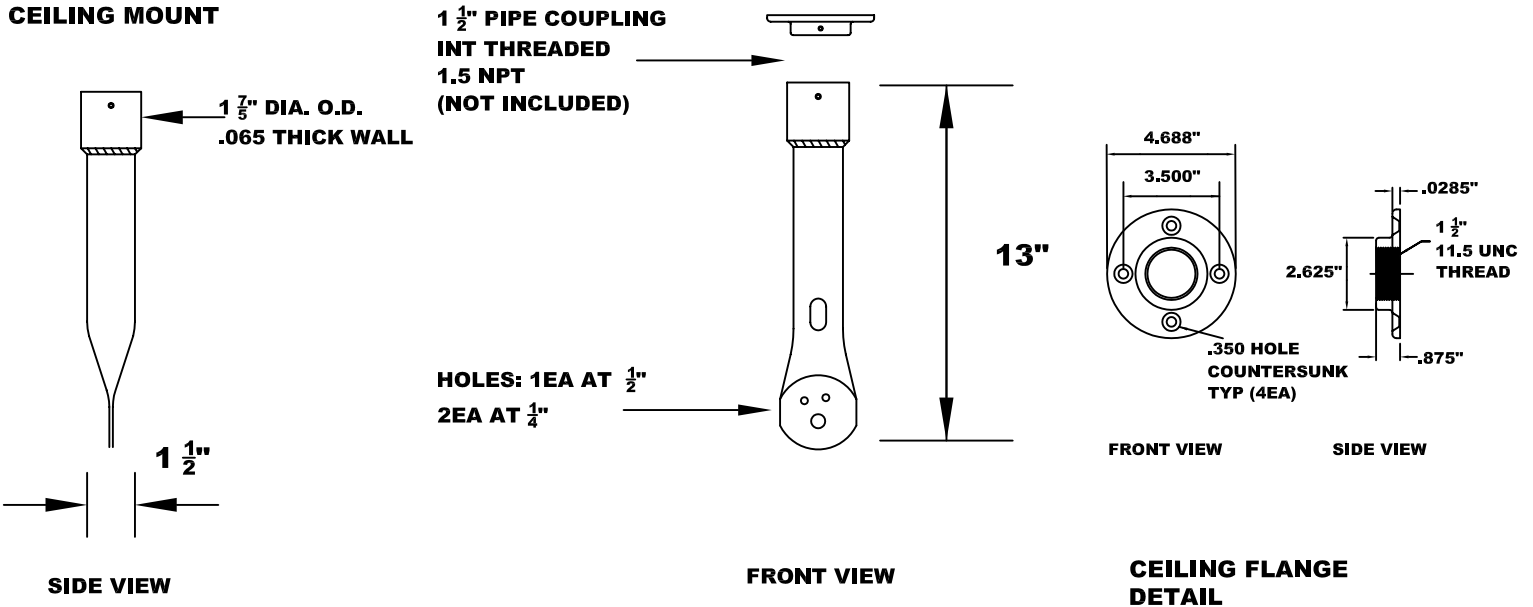

UPC	OPTIONAL ACCESSORIES	DESCRIPTION	SHIP WEIGHT	
796217	ACM-C	CEILING MOUNT	STANDARD CEILING MOUNT	3LBS
868181	ACM-PM	POLE MOUNT BRACKET	GREY POLE MOUNT BRACKET	5LBS
796125	HDM-C	CEILING MOUNT	HEAVY DUTY CEILING MOUNT	3LBS

CEILING MOUNT

POLE MOUNT

SUBMITTED BY:	DATE:
APPROVED BY:	DATE: