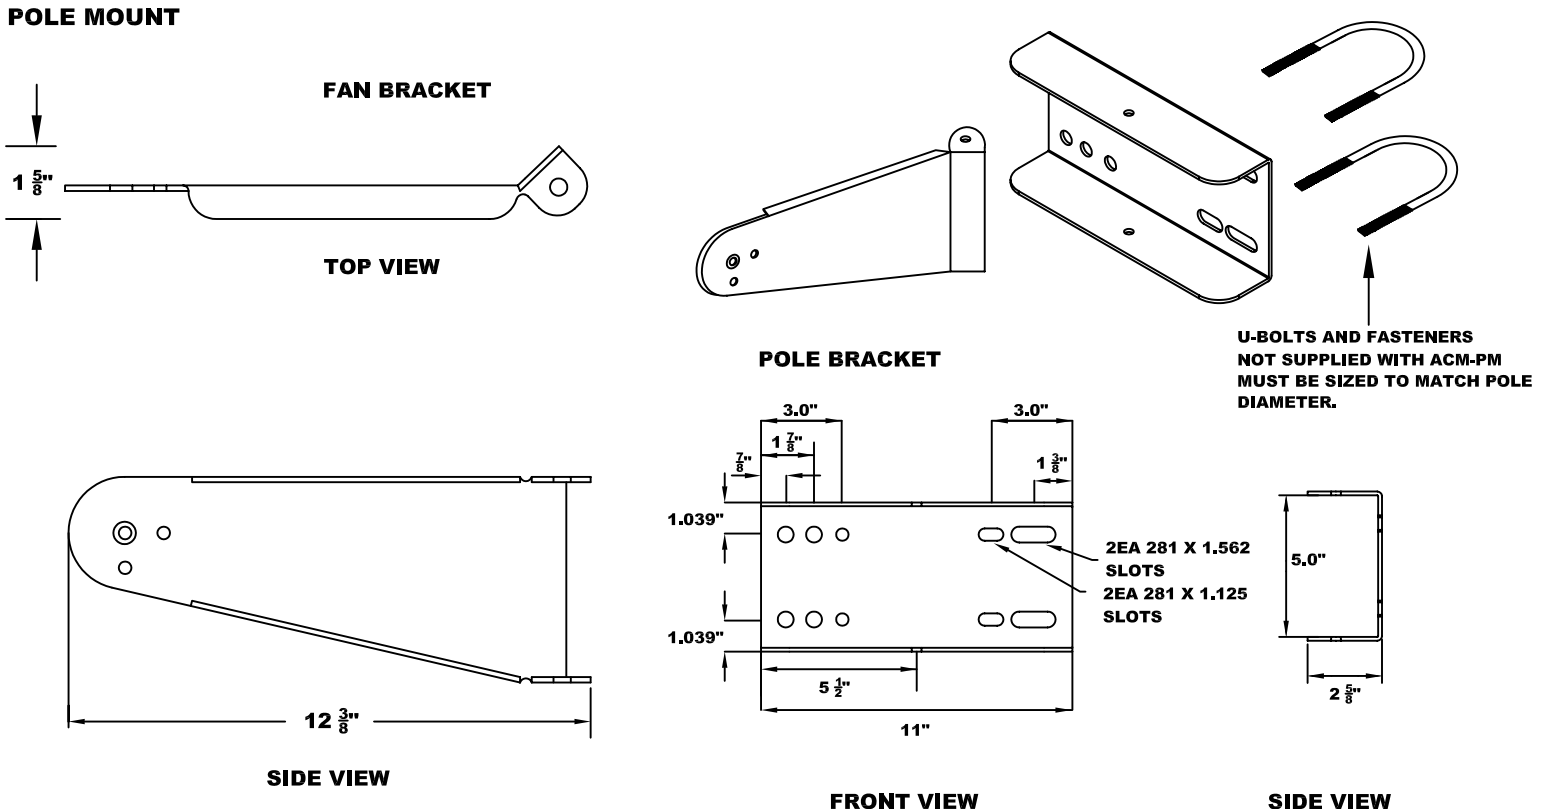

UPC	OPTIONAL ACCESSORIES	DESCRIPTION	SHIP WEIGHT	
796217	ACM-C	CEILING MOUNT	STANDARD CEILING MOUNT	3LBS
868181	ACM-PM	POLE MOUNT BRACKET	GREY POLE MOUNT BRACKET	5LBS
796125	HDM-C	CEILING MOUNT	HEAVY DUTY CEILING MOUNT	3LBS

CEILING MOUNT

POLE MOUNT

SUBMITTED BY:	DATE:
APPROVED BY:	DATE: