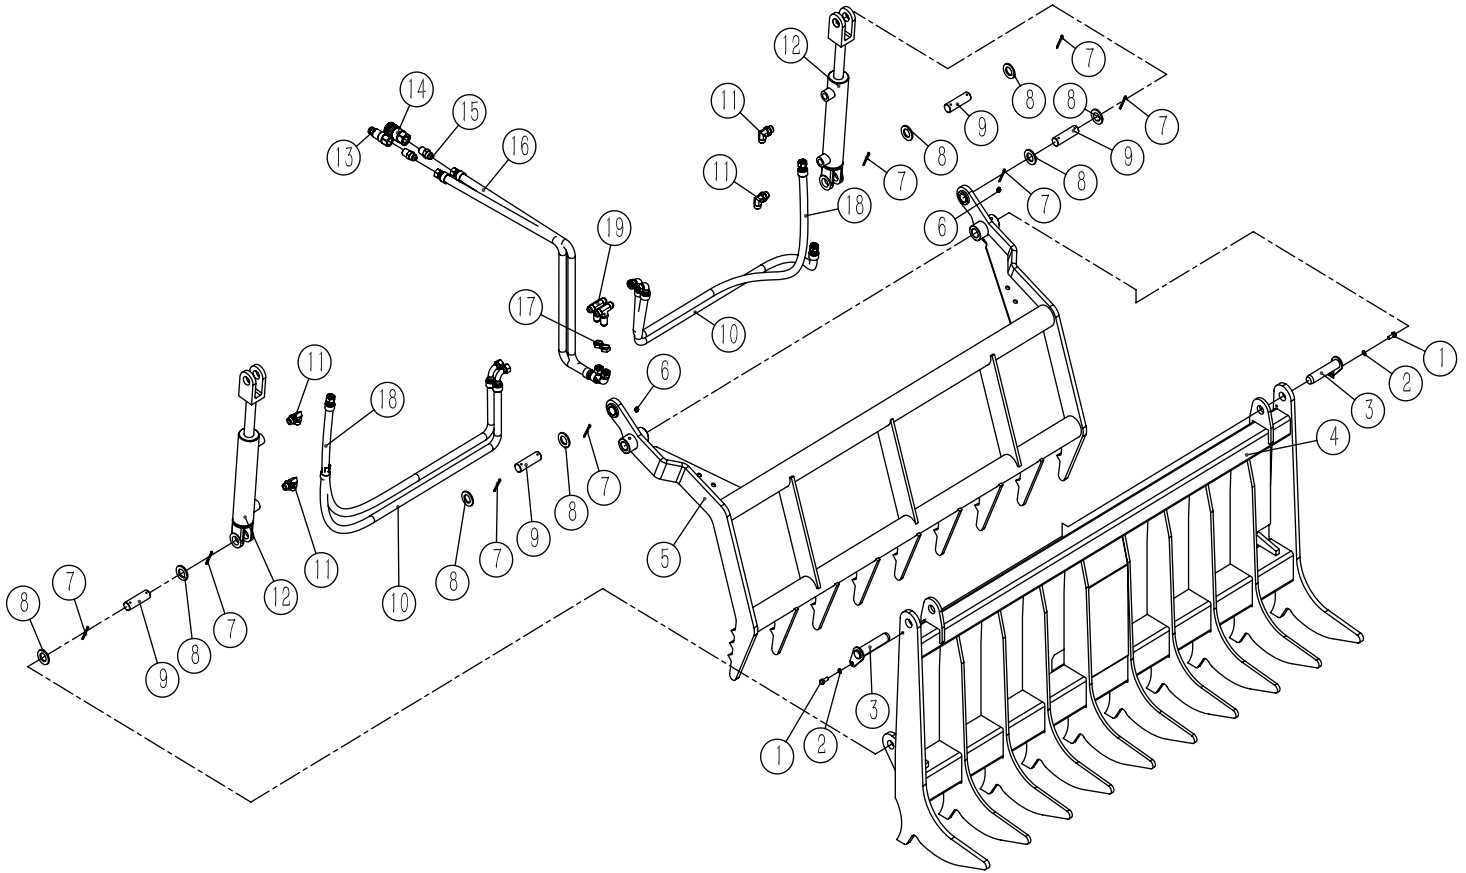

# HEAVY DUTY ROOT GRAPPLE BUCKET

BE-SSGBCXX

## OPERATIONS & PARTS MANUAL

- FOR MODELS:**
- BE-SSGBC60
  - BE-SSGBC75

PURCHASE DATE	MODEL NO.	SERIAL NUMBER
DEALER		

## EXPLODED VIEW & PARTS LIST

REF	PART NO	DESCRIPTION	QTY
1	104.102B.001	Bolt M8 × 20	2
2	104.102B.002	Spring washer 8	2
3	104.102B.003	Pin shaft weldment	2
4	104.102B.004	Lower splint weldment	1
5	104.102B.005	Upper splint weldment	1
6	104.102B.006	Oil cup M8x1	2
7	104.102B.007	Split pin 4 × 45	8
8	104.102B.008	Flat washer 24	8
9	104.102B.009	Pin shaft 25	4
10	104.102B.010	Oil Hose 01	2
11	104.102B.011	Elbow 3 / 4-16	4
12	104.102B.012	Cylinder	2
13	104.102B.013	Plane quick change connector npt1 / 2 (male connector)	1
14	104.102B.014	Plane quick change connector npt1 / 2 (male connector)	1
15	104.102B.015	Connector 3 / 4-16 to npt1 / 2	2
16	104.102B.016	Import and export tubing	2
17	104.102B.017	Nut 8wlnms	2
18	104.102B.018	Oil Hose 02	2
19	104.102B.019	Tee 8WJTX	2