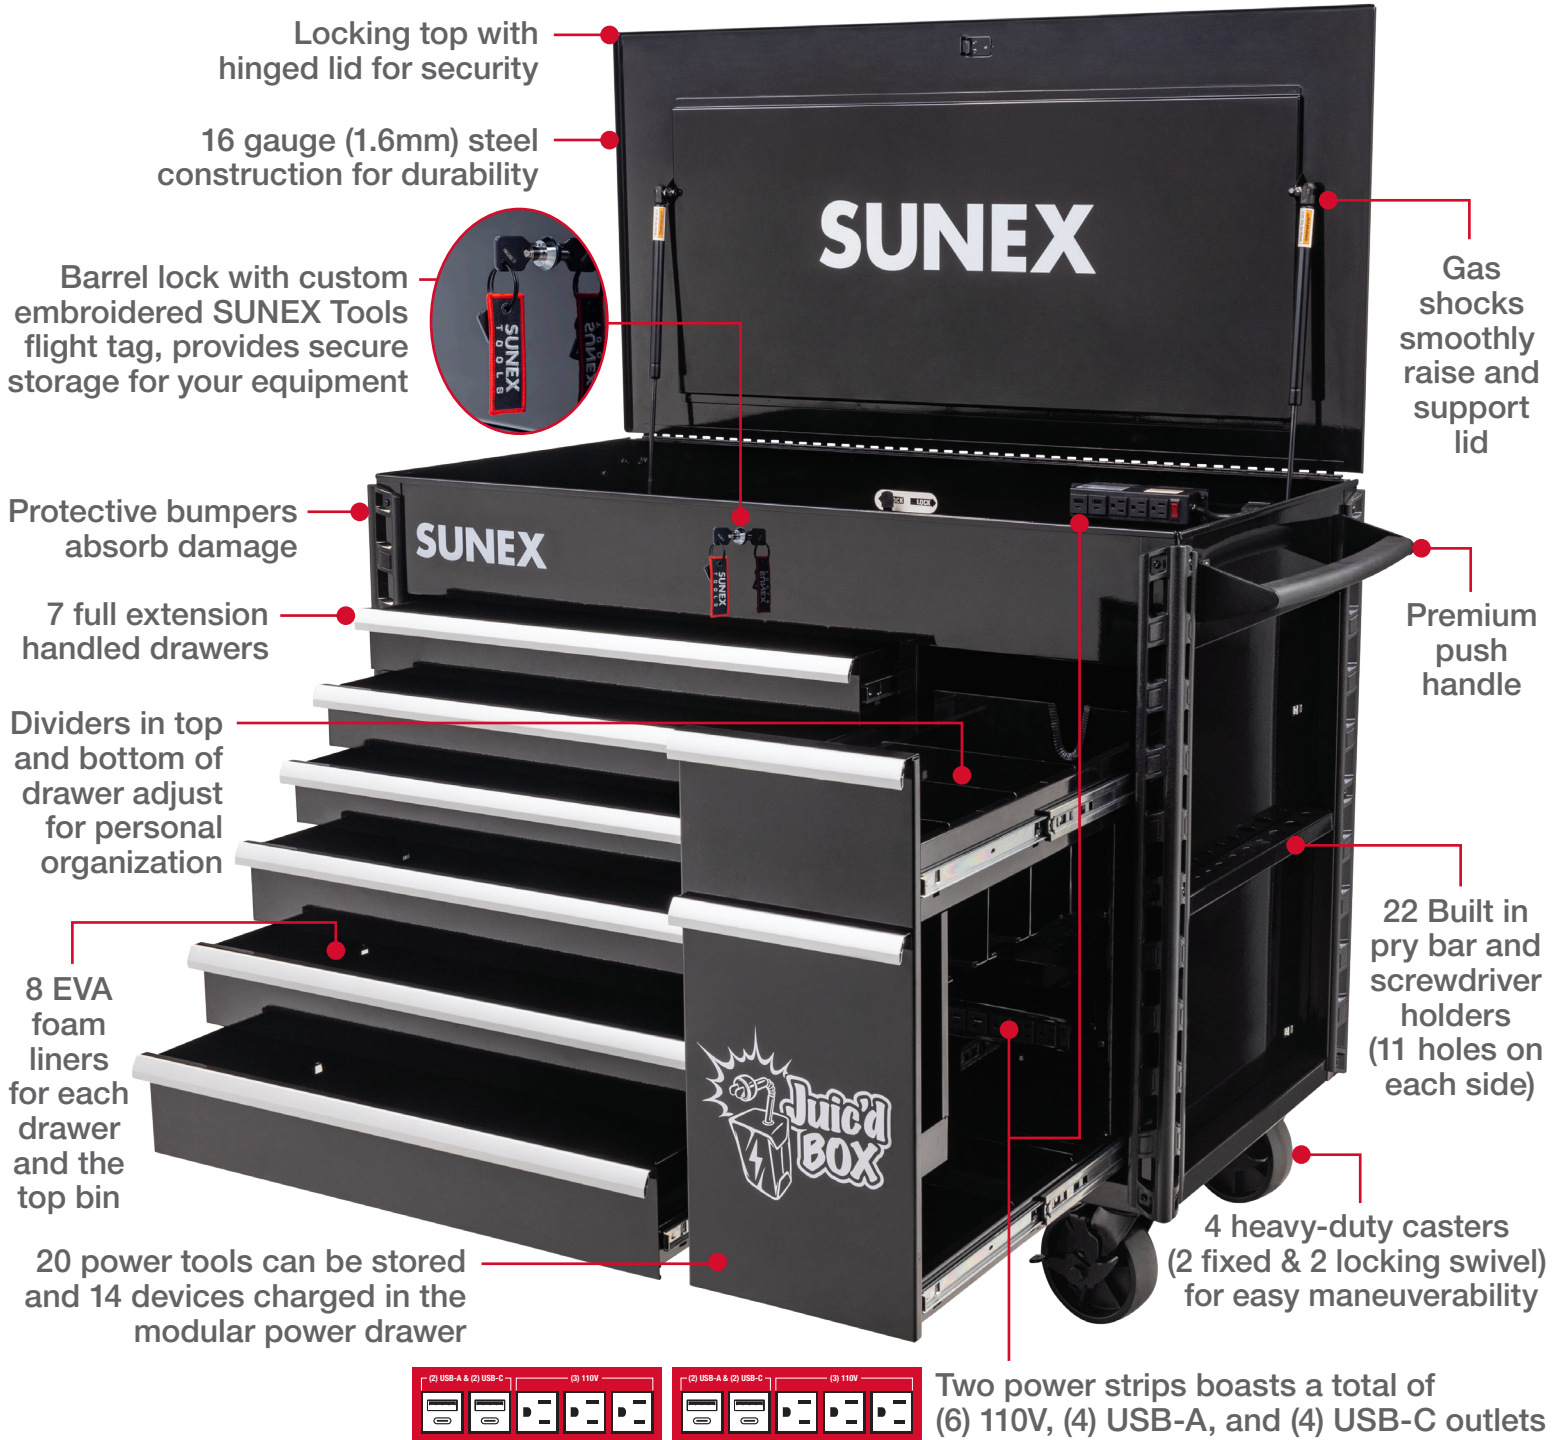

SUNEX[®]

T O O L S

NEW LIMITED EDITION "IT'S ALIVE" & "57 CHEVY" CUSTOM WRAPPED CARTS WITH GRAPHICS DESIGNED BY TONY SQUINDO!

BE THE FIRST TO ROLL OUT WITH ONE
OF THESE BOLD, EYE-CATCHING CARTS!

AVAILABLE FOR A LIMITED TIME ONLY
WHILE SUPPLIES LAST!

Introducing our new limited edition "IT'S ALIVE" & "57 CHEVY" custom graphics featuring exclusive artwork designed by renowned artist Tony Squindo and custom wrapped on our popular Juic'd Box 50" 7 Drawer Powered Carts. *These carts aren't just storage solutions - they're collector's pieces built to perform!*

8065PCBKALIVE

8065PCBK57

Squindo

8065PCBKALIVE
JUIC'D BOX 50" 7 DRAWER POWERED CART
WITH "IT'S ALIVE" CUSTOM GRAPHIC

8065PCBK57
JUIC'D BOX 50" 7 DRAWER POWERED CART
WITH "57 CHEVY" CUSTOM GRAPHIC

JUIC'D BOX 7 DRAWER POWERED CART

SPECIFICATIONS FOR 8065PCBK

Capacity700 lbs.
Width50.34"
Depth.....23.62"
Height.....40.16"

Top Bin Depth5"
Drawer 1, 2 and 3 Depth.....3"
Drawer 4 and 5 Depth.....4"
Bottom Drawer Depth.....5"

Power Tool Drawer Depth25"
Power Tool Drawer Capacity...100 lbs.
Caster Size6"
Weight.....352.74 lbs.