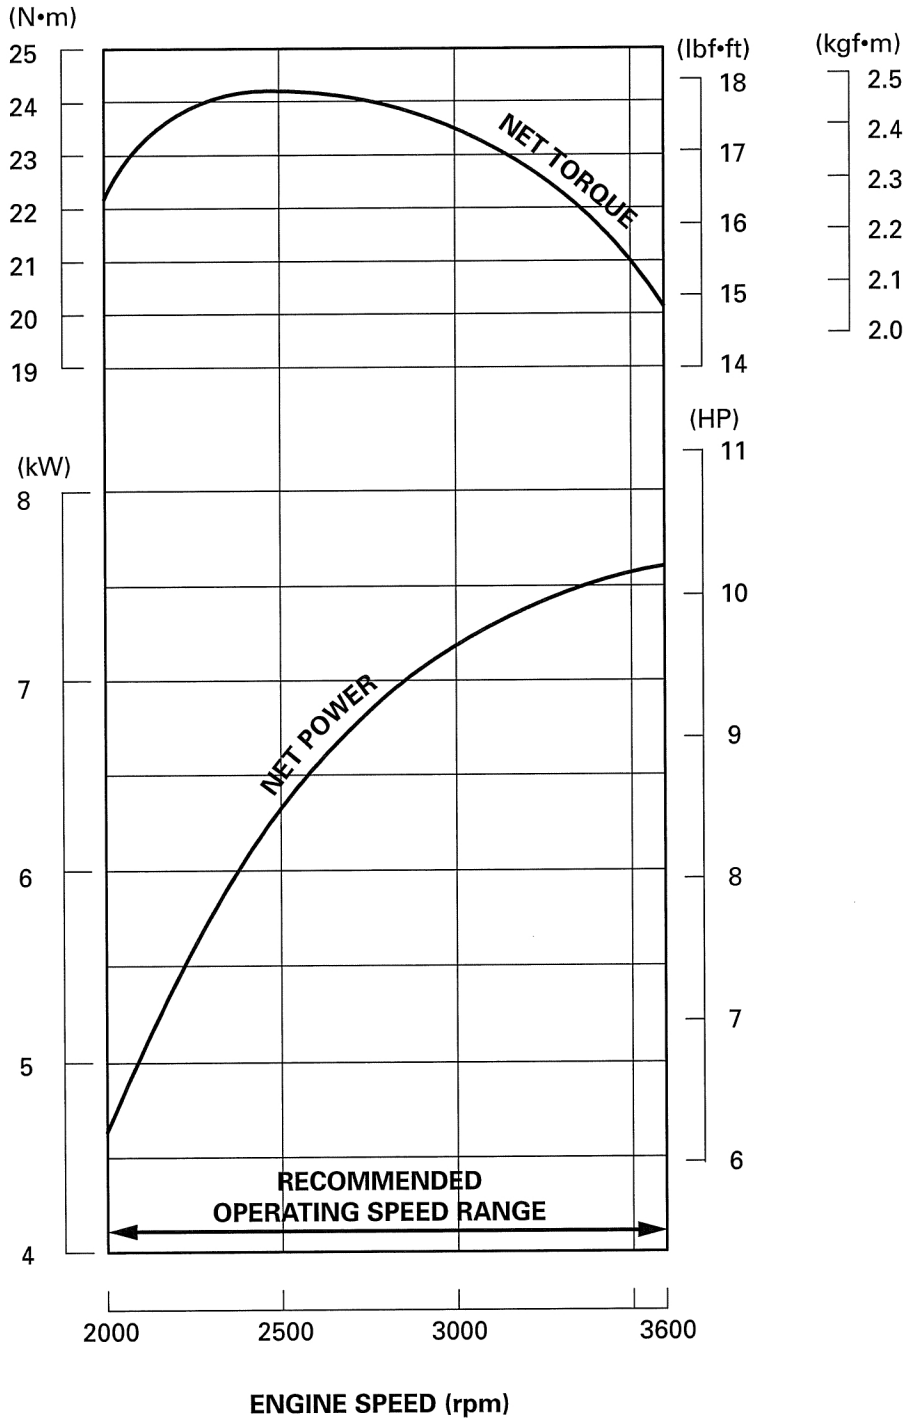

GXV390UT

PERFORMANCE CURVE

GXV390UT1

Dimensional Drawings

Dimensions: mm (inch)