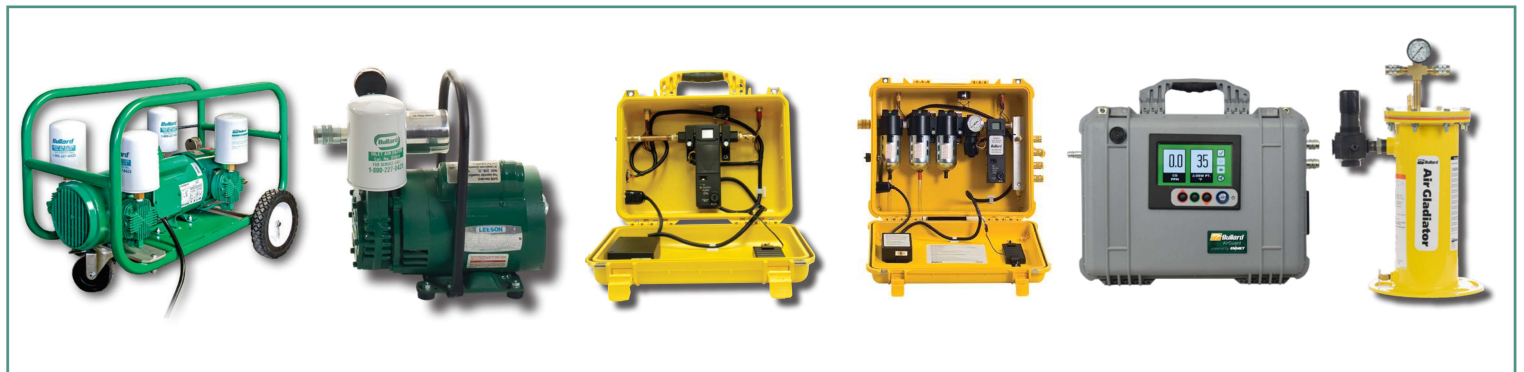

Adjustable Comfort Pad

Clear Tear Away Lenses

Self-Adjusting Latch

Short Breathing Tube

Blast Suit & Gloves

Available in Vintage Yellow, Modern Navy, Imperial Red, and Bullard Green.

ICE Pump

EDP Series Pumps

CO Monitor

CAB

AirGuard

Air Gladiator

Inner Lens	 GVXIL	 Bulk BGVXIL	 GVXIG	 GVXDMK	
Outer Lens	 GVXOLT	 GVXOLG	 GVXLC	 GVXPLC	 Bulk BGVXPLC
Suspension/ Brow Pads	 GVXRT	 RBPCOTTON	 RBPVINYL	 RBPCOOL	
Capes	 28VX	 38VX	 PKVX	 PKXLVX	 GGVX
Comfort Pads	 GVXCP	 GVXRTPC	 GVXRTRC	 CMFRTKIT	
Breathing Tube/ Accessories	 GVXBT	 GVXBTS	 GVXBTW	 GVXCT	
Flow Control Devices	 F30	 AC1000	 HC2400	 FRIGITRON2000	
Breathing Air Supply Hose	 4696	 469650	 4696100	 V20100ST	
Other	 GVXCA	 GVXHP	 GVXCS		