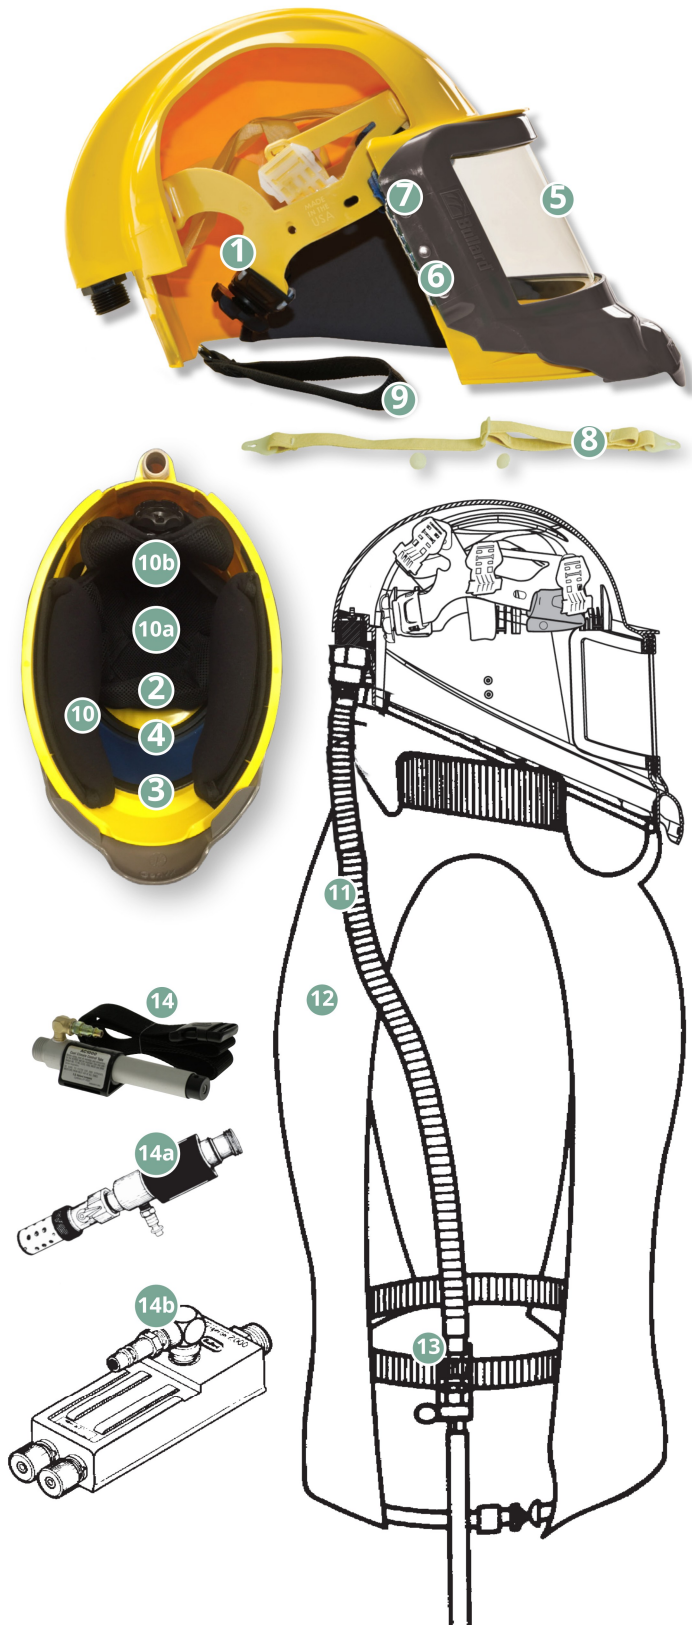

Adjustable Comfort Pad

Clear Tear Away Lenses

Self-Adjusting Latch

Short Breathing Tube

Blast Suit & Gloves

Available in Vintage Yellow, Modern Navy, Imperial Red, and Bullard Green.

ICE Pump

EDP Series Pumps

1	GVXRT	Suspension Head Band Ratchet
2	RBPCOTTON	Brow Pad - Cotton
2a	RBPVINYL	Brow Pad - Vinyl
2b	RBPCOOL	Brow Pad - Polartec Cooling
3	GVXIG	Inner Gasket
4	GVXIL	Inner Lens- .040" Thick - Clear, Pkg.25
4a	BGVXIL	Inner Lens- .040" Thick - Clear, 8 packs of 25
5	GVXOL15	Outer Lens - .015" Thick - Clear, Pkg.50
5a	BGVXOL15	Outer Lens - .015" Thick - Clear, 10 packs of 50
5b	GVXOL40	Outer Lens - .040" Thick - Clear, Pkg.25
5c	BGVXOL40	Outer Lens - .040" Thick - Clear, 8 packs of 25
5d	GVXOLT	Outer Lens - Smoke Shaded - Pkg.25
5e	GVXOLG	Outer Lens - Green Shaded - Pkg.25
5f	GVXPLC	Outer Lens Covers -Perforated, Clear, Pkg.25
5g	BGVXPLC	Outer Lens Covers- Perforated, Clear, 10 packs of 25
6	GVXDMK	Door Maintenance Kit
7	GVXHP	Hinge Pin
8	GVXCS	Chin Strap - Pkg.10 (not shown)
9	GVXCA	Carry Strap
10	GVXCP	Comfort Pad - Cheek, 1-pair
10a	GVXRTCP	Comfort Pad- Crown
10b	GVXRTRC	Comfort Pad -Ratchet
10c	CMFRTKIT	Comfort Pad - Crown and Ratchet
11	GVXBT	Breathing Tube
11a	GVXBTS	Breathing Tube - Short
11b	GVXBTW	Breathing Tube Washer - Red
11c	GVXCT	Breathing Tube Connector Kit
12	28VX	Cape - 28" Snap Hooks Nylon - Grey
12a	38VX	Cape - 38" Snap Hooks Nylon - Grey
12b	PKVX	Cape - 38" LG Belt Straps Nylon - Grey
12c	PKXLVX	Cape - 38" XL Belt Straps Nylon - Grey
12d	GGVX	Cape - 38" Golden Gate Cap Sleeves Cinch Straps Nylon - Grey
13	F30	Flow Control - Constant Flow Control - Industrial Interchange (Hansen) *If no Cool Tube or Hot/Cool Tube is used
14	AC1000	Cool Tube
14a	HC2400	Hot/Cool Tube
14b	FRIGITRON 2000	Frigitron Cool Tube