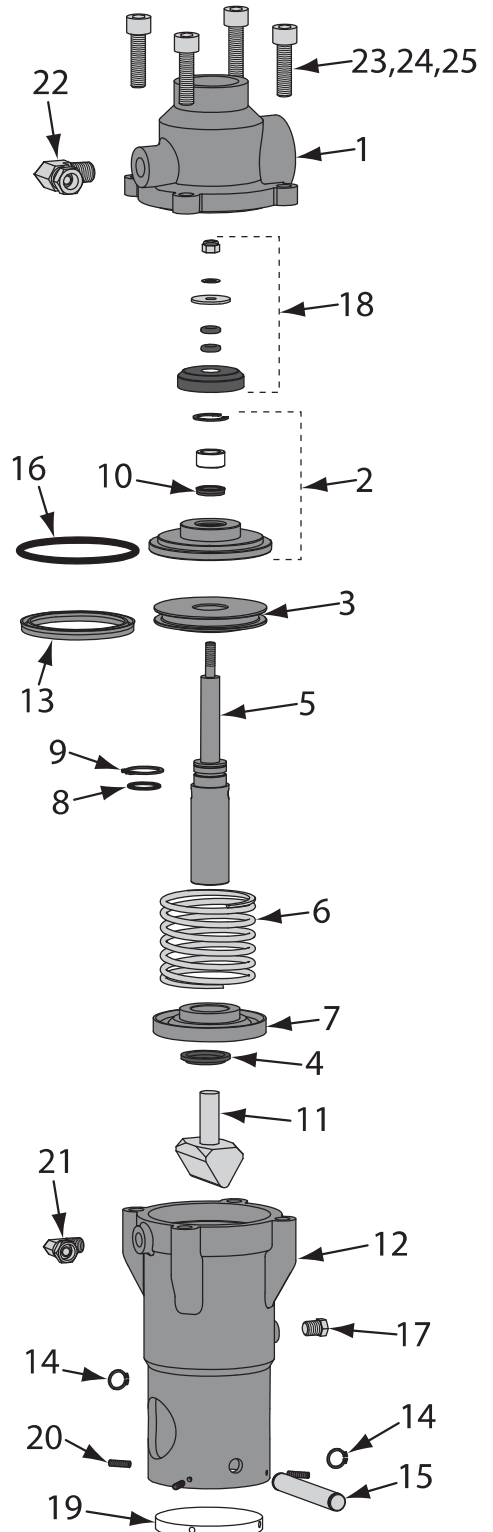

ASSEMBLY INSTRUCTIONS

Combination Valve II

Combination Valve II

	888-2225-000PB	VALVE, COMBINATION II, 1-1/4" COMPLETE
	888-2225-001PB	VALVE, COMBINATION II, 1-1/2", BIG-GUN™ COMPLETE
	888-2223-00099PB	VALVE, COMBINATION & COMBINATION II, REPAIR KIT, INCLUDES # 4, 8, 9, 10, 13, 16 & 18
1	888-2225-51100PB	VALVE, COMBINATION II, BASE, 1-1/4"
1	888-2225-51101PB	VALVE, COMBINATION II, BASE, 1-1/2", BIG-GUN™
2	888-2223-00015PB	VALVE, COMBINATION & COMBINATION II, LOWER ROD GUIDE, INCLUDES SEAL(#10), BUSHING & SNAP RING
3	888-2223-00011PB	VALVE, COMBINATION & COMBINATION II, PISTON
4	888-2223-00004PB	VALVE, COMBINATION & COMBINATION II, SEAL, UPPER ROD
5	888-2223-00012PB	VALVE, COMBINATION & COMBINATION II, SHAFT
6	888-2223-00005PB	VALVE, COMBINATION & COMBINATION II, SPRING
7	888-2225-51500PB	VALVE, COMBINATION II, UPPER ROD GUIDE
8	888-2223-00008PB	VALVE, COMBINATION & COMBINATION II, O-RING, SHAFT
9	888-2223-00009PB	VALVE, COMBINATION & COMBINATION II, SNAP RING
10	888-2223-00010PB	VALVE, COMBINATION & COMBINATION II, SEAL, LOWER ROD
11	888-2223-00002PB	VALVE, COMBINATION & COMBINATION II, PINCH RAM
12	888-2225-51200PB	VALVE, COMBINATION II, CYLINDER
13	888-2223-00013PB	VALVE, COMBINATION & COMBINATION II, SEAL, PISTON
14	888-2225-34900PB	VALVE, COMBINATION II, EXTERNAL CLIP (2 REQUIRED)
15	888-2225-51400PB	VALVE, COMBINATION II, PIN
16	888-2223-00016PB	VALVE, COMBINATION & COMBINATION II, O-RING, LOWER ROD GUIDE
17	888-2014-300PB	VENT, 1/8"
18	888-2223-00018PB	VALVE, COMBINATION & COMBINATION II, PLUG ASSEMBLY
19	888-2225-51300PB	VALVE, COMBINATION II, COVER, CLEAR
20	888-2225-34700PB	VALVE, COMBINATION II, SCREW, COVER (4 REQUIRED)
21	888-4203-50000PB	SWIVEL 90°, 1/8"MNPT X 1/8"F
22	888-4203-50202PB	SWIVEL 90°, 1/4"MNPT x 1/4"F
23	888-2225-35800PB	VALVE, COMBINATION II, BOLT, BASE (4 REQUIRED)
24	888-2225-00170PB	VALVE, COMBINATION II, WASHER (4 REQUIRED)
25	888-2225-00160PB	VALVE, COMBINATION II, SPRING WASHER (4 REQUIRED)