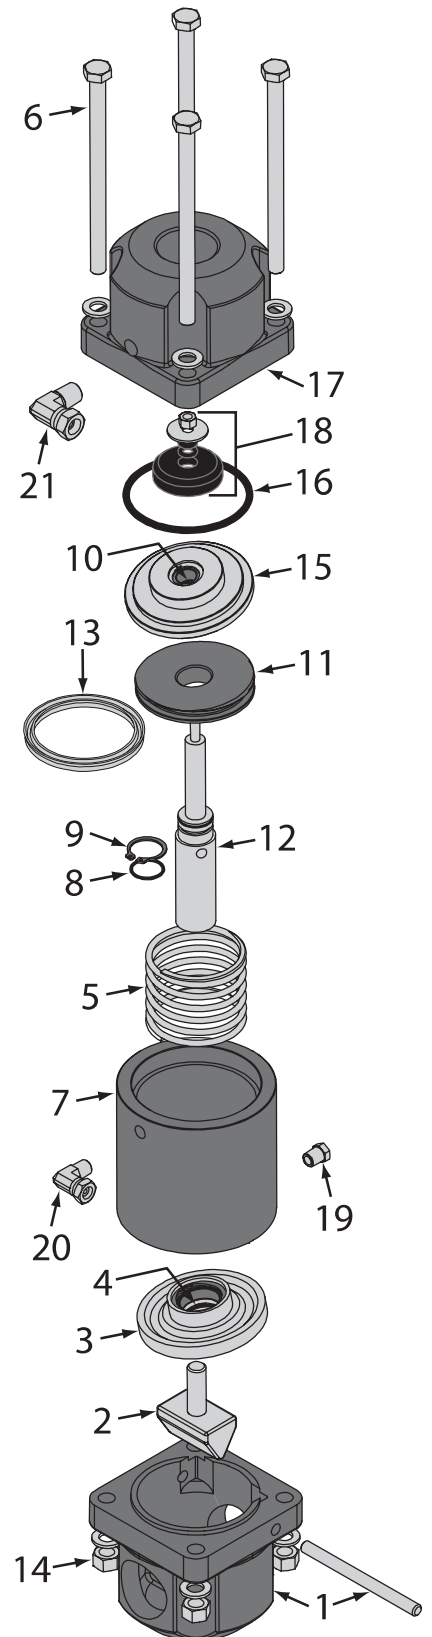

ASSEMBLY INSTRUCTIONS

Combination Valve

Combination Valve

	888-2223-000PB	VALVE, COMBINATION, COMPLETE
	888-2223-00099PB	VALVE, COMBINATION, REPAIR KIT, INCLUDES # 4, 8, 9, 10, 13, 16 & 18
1	888-2223-00001PB	VALVE, COMBINATION, CAP
2	888-2223-00002PB	VALVE, COMBINATION & COMBINATION II, PINCH RAM
3	888-2223-00003PB	VALVE, COMBINATION, UPPER ROD GUIDE, INCLUDES SEAL(#4) AND BUSHING
4	888-2223-00004PB	VALVE, COMBINATION & COMBINATION II, SEAL, UPPER ROD
5	888-2223-00005PB	VALVE, COMBINATION & COMBINATION II, SPRING
6	888-7010-50715PB	VALVE, COMBINATION, BOLT 3/8" x 6" W/WASHER
7	888-2223-00007PB	VALVE, COMBINATION, CYLINDER
8	888-2223-00008PB	VALVE, COMBINATION & COMBINATION II, O-RING, SHAFT
9	888-2223-00009PB	VALVE, COMBINATION & COMBINATION II, SNAP RING
10	888-2223-00010PB	VALVE, COMBINATION & COMBINATION II, SEAL, LOWER ROD
11	888-2223-00011PB	VALVE, COMBINATION & COMBINATION II, PISTON
12	888-2223-00012PB	VALVE, COMBINATION & COMBINATION II, SHAFT
13	888-2223-00013PB	VALVE, COMBINATION & COMBINATION II, SEAL, PISTON
14	888-7017-50701PB	VALVE, COMBINATION, NUT, 3/8"
15	888-2223-00015PB	VALVE, COMBINATION & COMBINATION II, LOWER ROD GUIDE, INCLUDES SEAL(#10), BUSHING & SNAP RING
16	888-2223-00016PB	VALVE, COMBINATION & COMBINATION II, O-RING, LOWER ROD GUIDE
17	888-2223-00017PB	VALVE, COMBINATION, BASE
18	888-2223-00018PB	VALVE, COMBINATION & COMBINATION II, PLUG ASSEMBLY
19	888-2014-300PB	VENT, 1/8"
20	888-4203-50000PB	SWIVEL 90°, 1/8"MNPT X 1/8"F
21	888-4203-50202PB	SWIVEL 90°, 1/4"MNPT x 1/4"F