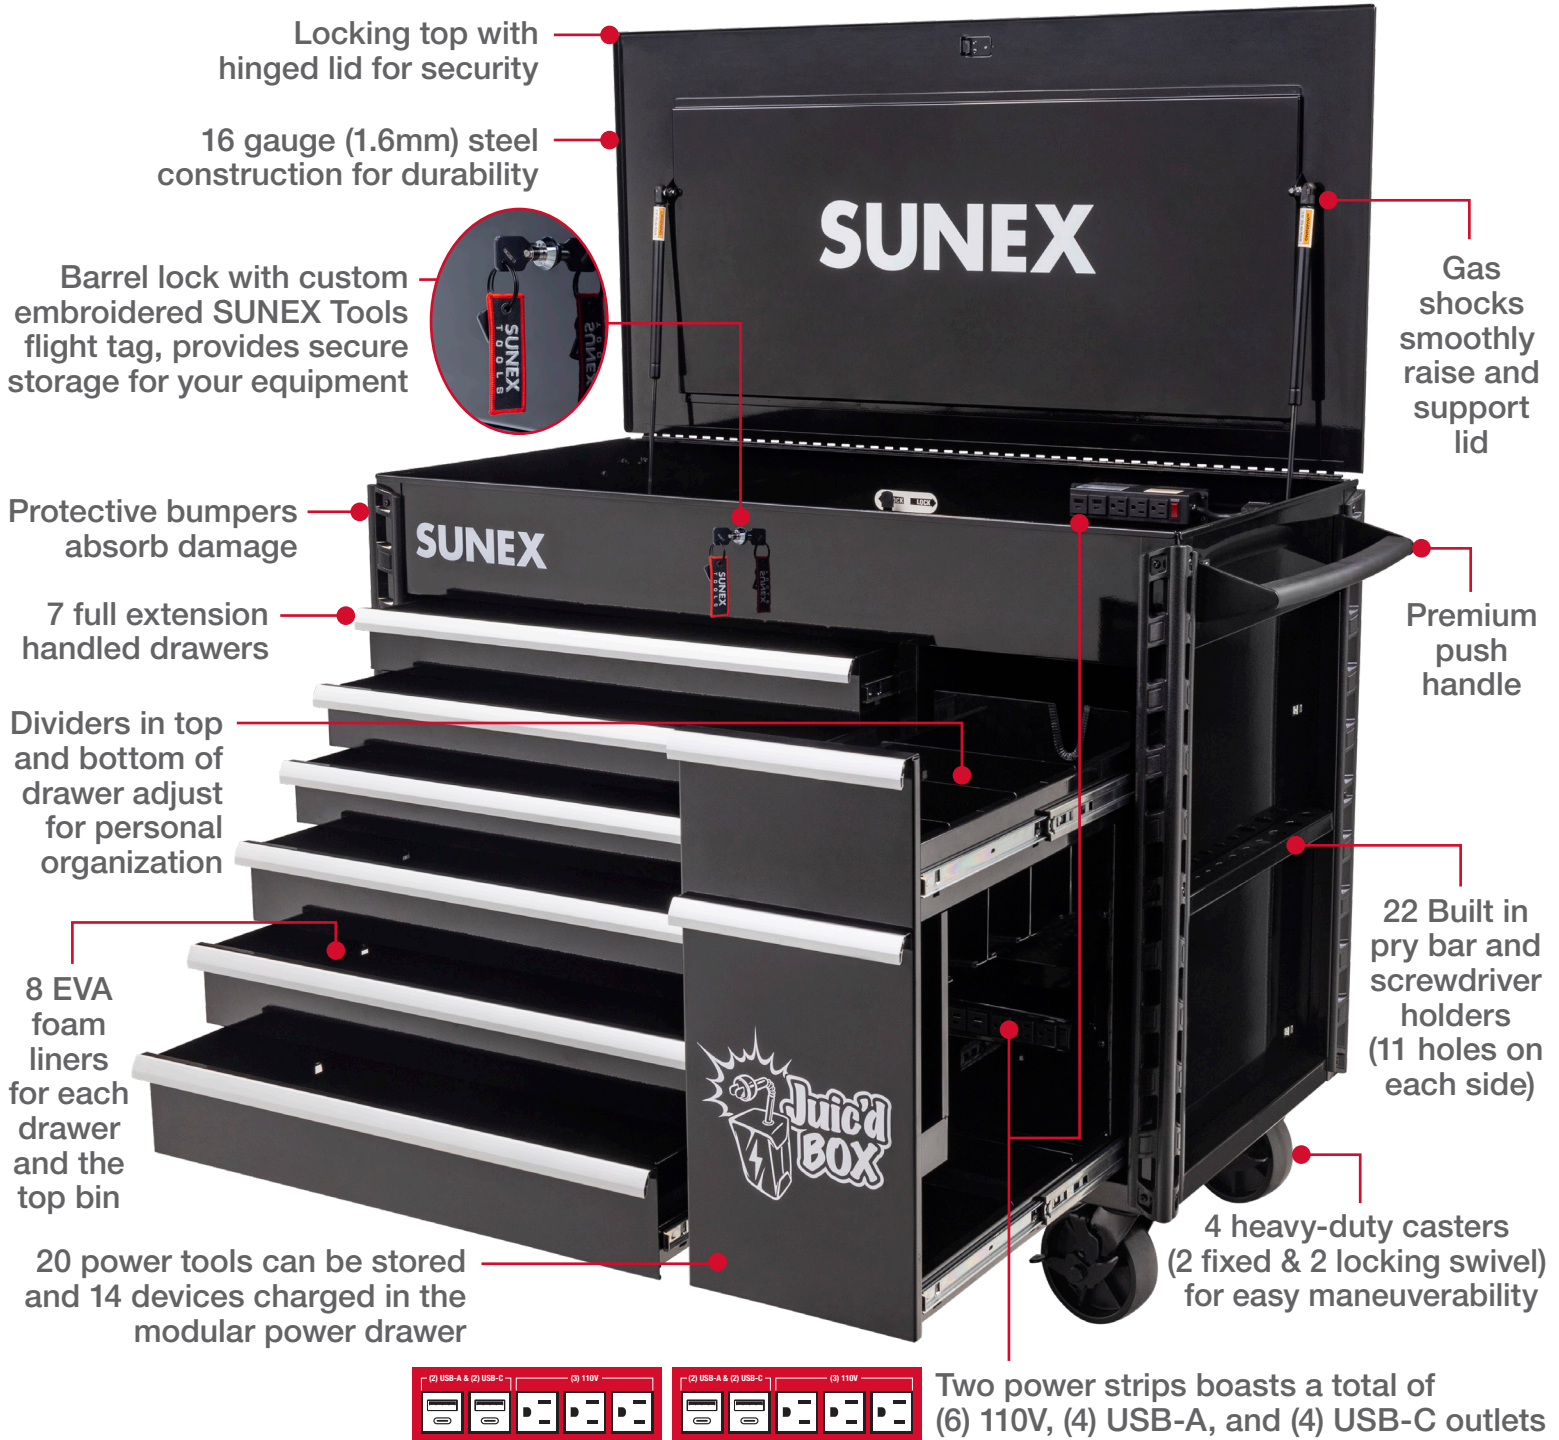

SUNEX[®]
T O O L S

THE ULTIMATE JUIC'D BOX

REVOLUTIONIZE YOUR WORKSPACE WITH
THE SUNEX 7 DRAWER POWERED CART

- With dedicated power tool storage and two power strips boasting a total of (6) 110V, (4) USB-A, and (4) USB-C outlets, you can charge up to 14 devices simultaneously
- Our modular power tool drawer can accommodate over 20 power tools, ensuring easy access and organization
- Crafted from sturdy steel, this cart provides a robust solution for storing and charging your tools and electrical devices

8065PCBK

JUIC'D BOX 7 DRAWER POWERED CART

SPECIFICATIONS FOR 8065PCBK

Capacity700 lbs.
Width50.34"
Depth.....23.62"
Height.....40.16"

Top Bin Depth5"
Drawer 1, 2 and 3 Depth.....3"
Drawer 4 and 5 Depth.....4"
Bottom Drawer Depth.....5"

Power Tool Drawer Depth25"
Power Tool Drawer Capacity...100 lbs.
Caster Size6"
Weight.....352.74 lbs.

JOB#: 2024_8065PCBK_SS