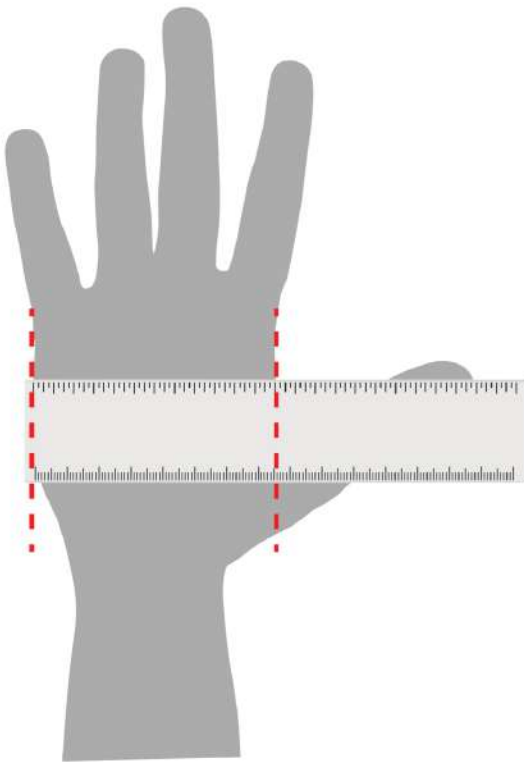

Size Guide

Measure Palm Width

Sizes

Palm Width

S

2 5/8" - 3 1/8"

M

3 1/8" - 3 1/2"

L

3 1/2" - 3 15/16"

XL

3 15/16" - 4 7/16"

2XL

4 7/16" - 4 13/16"

3XL

4 13/16" +