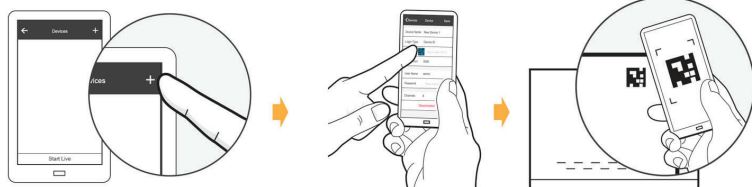

Defender® HD 1080p 8 CH 1TB DVR Security System with 4 Dome and 4 Bullet Cameras

PROTECT WHAT YOU VALUE MOST

We set out to create an incredibly easy to use security system that provides striking clarity. The result? Defender HD. 1080p, weather resistant, easy to install yourself and available wherever you are. Keeping watch 24/7. This is what a security system should be.

DESIGNED FOR EVERYONE

Experience live or recorded video from your desktop, TV or mobile device, with intuitive icons and straightforward recording options.

1

2

3

Designed for everyone. Set-up is easy and viewing your video clips is even easier. Check in right from your desktop or mobile device. The intuitive app and web login lets you manage your account, set your recording schedule, receive motion alerts and customize everything the way you want it. We have a help menu, but you won't need it.

ON THE GO

Web viewing with 24/7 live streaming, footage playback and account management. Compatible with Internet Explorer, Safari and Firefox.

STOP SQUINTING & GUESSING

Why have a security system if you can't clearly see what you're looking at? Defender's HD 1080p 75° wide angle view means that you can see license plates, faces and cars in exceptional detail.

EASY AS 1,2,3

Hassle free setup with color-coded wiring, numbered ports and a three-step setup.

YOUR EYES THROUGHOUT THE NIGHT

These cameras let you see up to 130ft in ambient light and 100ft in total darkness.

ENGINEERED TO DELIVER

Four HD 1080p bullet and four HD 1080p dome cameras made of ultra-lightweight polycarbonate resin, built to protect against vandals. IP66 rated for dust and heavy rainfall protection.