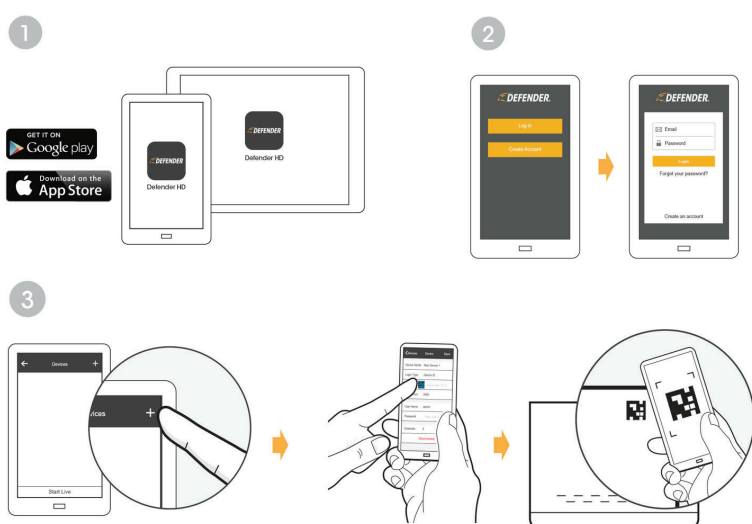

STOP SQUINTING & GUESSING

Why have a security system if you can't clearly see what you're looking at? Defender's HD 1080p 75° wide angle view means that you can see license plates, faces and cars in exceptional detail.

ADVANCED SECURITY RIGHT AT YOUR FINGERTIPS

Web viewing with 24/7 live streaming, footage playback and account management. Compatible with Internet Explorer, Safari and Firefox.

YOUR EYES THROUGHOUT THE NIGHT

These cameras let you see up to 130ft in ambient light and 100ft in total darkness.

EASY AS 1,2,3

Hassle free setup with color-coded wiring, numbered ports and a three-step setup.

DESIGNED FOR EVERYONE

Experience live or recorded video from your desktop, TV or mobile device, with intuitive icons and straightforward recording options.

Designed for everyone. Set-up is easy and viewing your video clips is even easier. Check in right from your desktop or mobile device. The intuitive app and web login lets you manage your account, set your recording schedule, receive motion alerts and customize everything the way you want it. We have a help menu, but you won't need it.