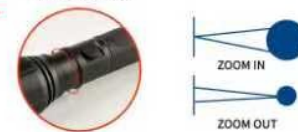

正面

STRONGWAY

DUAL POWER VERION: Rechargeable Lithium Battery or 4*AAA Dry Cell Battery

Hidden charging port:

Twist Focus

Battery Level Indicator:

- Red light flashes below 10%
- Below 20% Red Indicator
- 50-20% Orange Indicator
- 100-50% Green Indicator