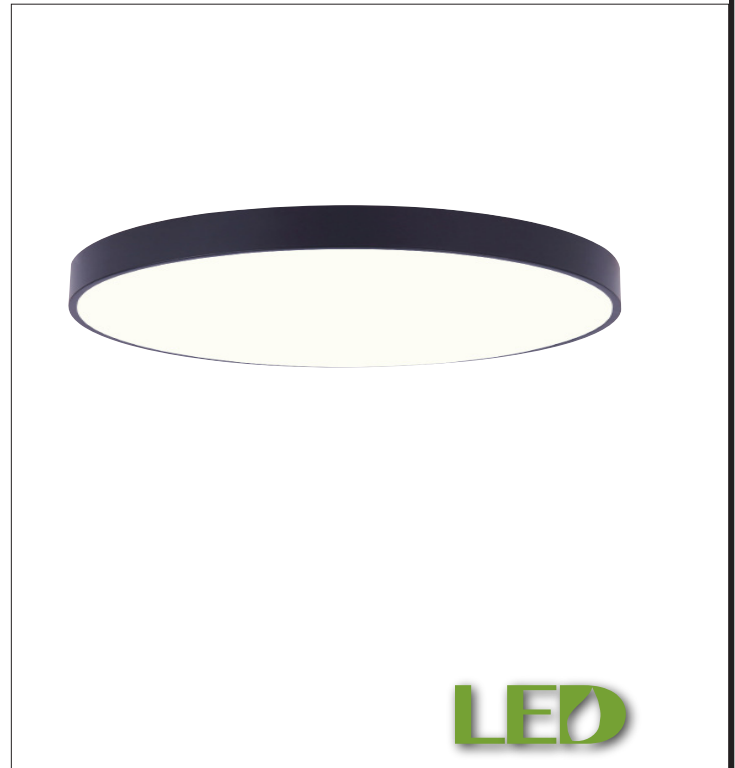

LUNA

10" LED EDGELESS LIGHT

part # DL-10F-20WS-BK-C

General

Size of fixture: 10" diameter x 1" H
Finish: matte black
High transparent plastic lens
Energy used: 20 watt
Light output: 1400, 1500, 1500, 1550, 1600 lumens, CRI 90, AC
Color temperature: 2700K, 3000K, 3500K, 4000K, 5000K
Bulb life: 50,000 hours
Compatible dimmers: LEVITON #742-6672-HLW, LEVITON #722-6674-PDW, LUTRON #SCL-153PH-WH, LEVITON #742-66EV-P0W
Mounting: Wall or Ceiling Mount

Packaging

Color box: 2.56" x 12.20" x 11.81"
Color box weight: 1.76 lbs
Master box: 13.78" x 24.41" x 12.80"
Master box weight: 19.84 lbs
Units per master box: 10

Warranty & Safety Standards

Warranty: 5 year
cETLus rated
Suitable for wet locations.

WARNING: The use of this product can expose you to chemicals including Cadmium, which is known to the State of California to cause cancer, and Lead, which is known to the State of California to cause birth defects and/or other reproductive harm. For more information go to www.P65Warnings.ca.gov.

Prepared for
Contact
Date
Presented by
Remarks