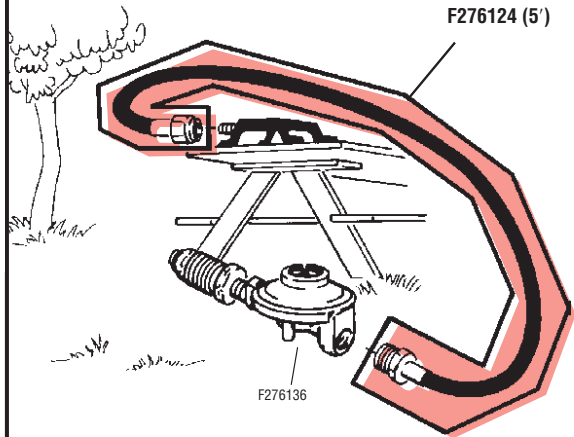

### 5' Propane Hose Assembly

(3/8" Male Pipe Thread x 3/8" Female Pipe Thread)  
Often used to connect  
low pressure appliances  
to low pressure regulators.

THE ORIGINAL  
  
**Mr. Heater**<sup>®</sup>