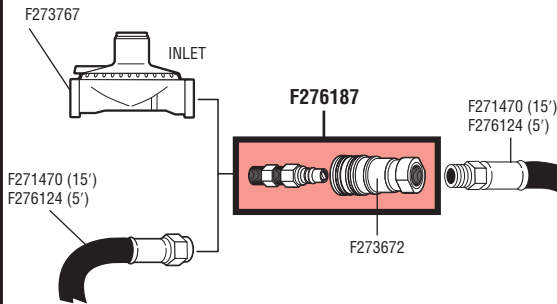

Stock #:
Mr. Heater #

Description/Usage:

Application(s):

F276187

Propane or Natural Gas 3/8" Quick Connector & Full Flow Male Plug
(3/8" Male Pipe Thread x 3/8" Female Pipe Thread)

Features:

- All BTU Capacities
- Low and High Pressure
- Automatic shutoff when plug is removed
- CSA Approved
- UL Listed