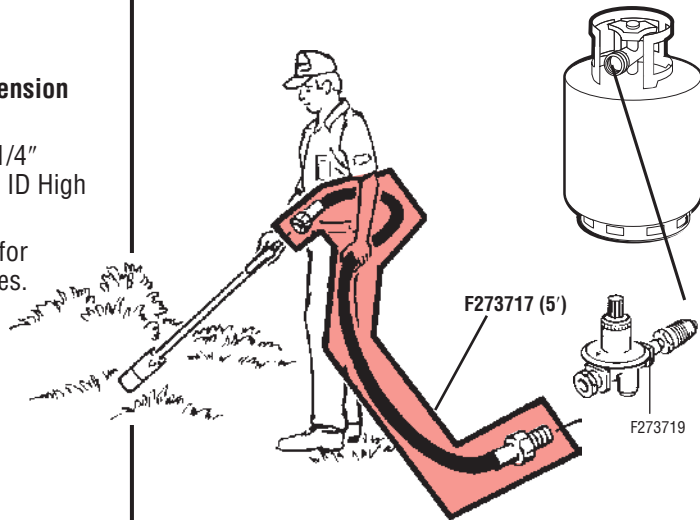

Stock #:  
Mr. Heater #

Description/Usage:

Application(s):

F273717

**5' Propane Appliance Extension  
Hose Assembly**

(1/4" Male Pipe Thread x 1/4"  
Female Pipe Thread) (1/4" ID High  
Pressure Hose)

Use as an extension hose for  
portable propane appliances.

THE ORIGINAL  
**Mr. Heater**<sup>®</sup>  
**Hose Assemblies**