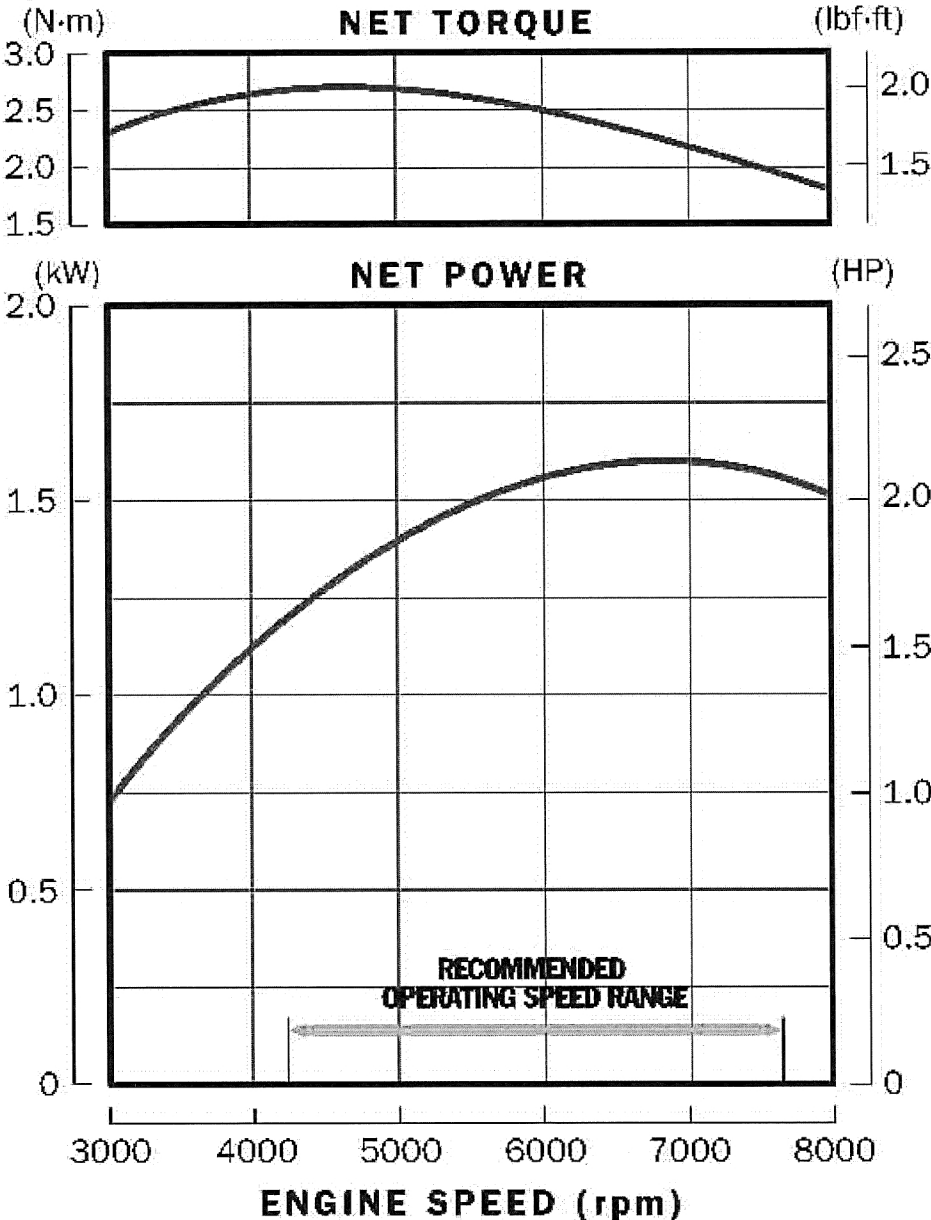

GXH50

PERFORMANCE CURVE

DIMENSIONAL DRAWINGS

Unit: mm (in)

GXH50

PTO DIMENSIONAL DRAWINGS

Unit: mm