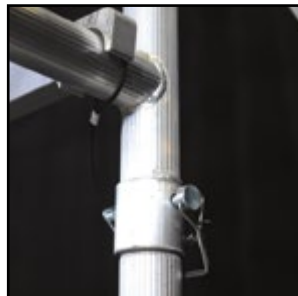

BRACE HOOK FRAME LOCKING PIN