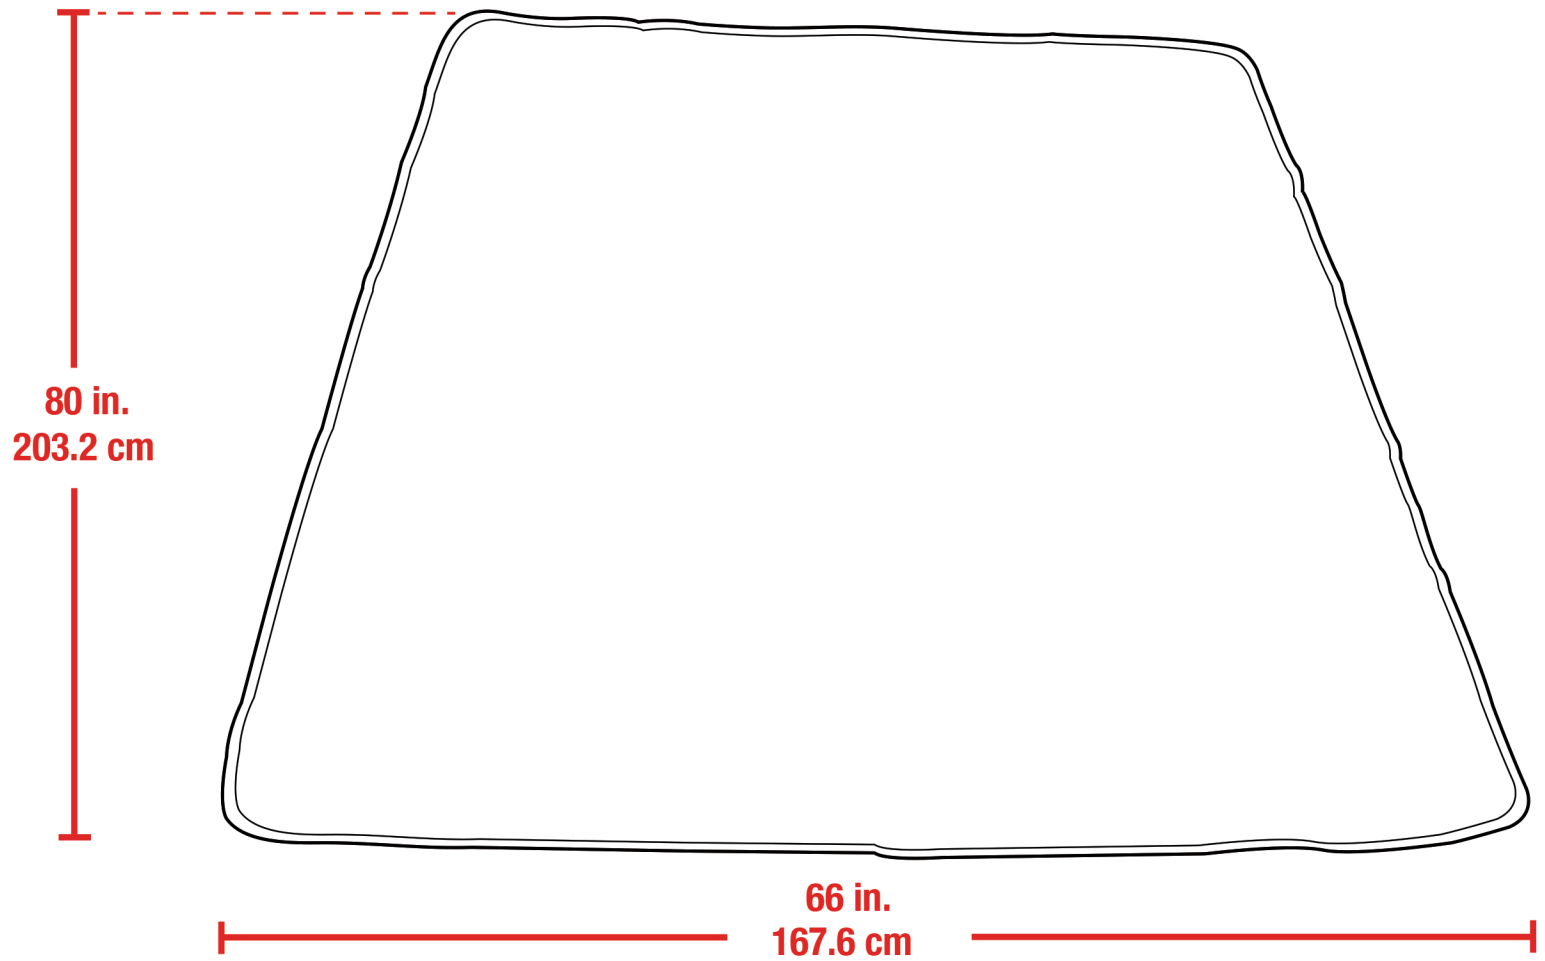

BL01

DIMENSIONS CLOSED:
17 x 5 x 5 in.
43.1 x 12.7 x 12.7 cm