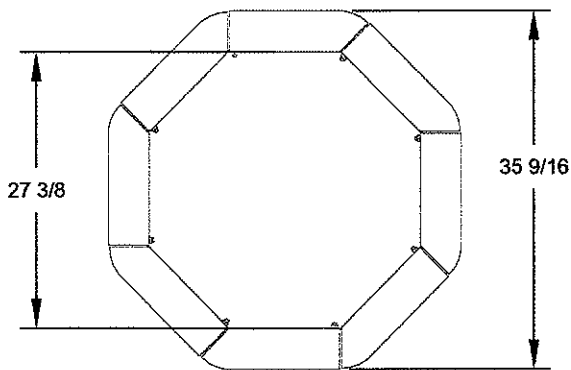

▲ The Octa-Ring can be used as a stand-alone campfire ring sitting on the ground.

The Octa-Ring can also be used as an insert into a landscape block fire pit (blocks not included). ▶

ALL DIMENSIONS IN INCHES

RJThomas
Mfg. Co., Inc.
 P.O. Box 946
 Cherokee, IA 51012

TITLE MODEL IO-30/8 OCTA-RING BOLT TOGETHER CAMPFIRE
 RING/INSERT

DRAWN BY WWM

DATE 1-2-14

DWG. NO.AI-IO-30/8