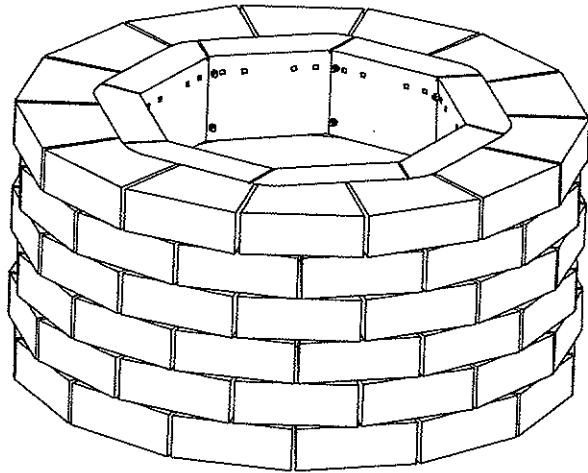

▲ The Octa-Ring can be used as a stand-alone campfire ring sitting on the ground.

The Octa-Ring can also be used as an insert into a landscape block fire pit (blocks not included). ▶

ALL DIMENSIONS IN INCHES

RJThomas
Mfg. Co., Inc.
 P.O. Box 946
 Cherokee, IA 51012

TITLE MODEL IO-30/8 OCTA-RING BOLT TOGETHER CAMPFIRE
 RING/INSERT

DRAWN BY WWM

DATE 1-2-14

DWG. NO.AI-IO-30/8