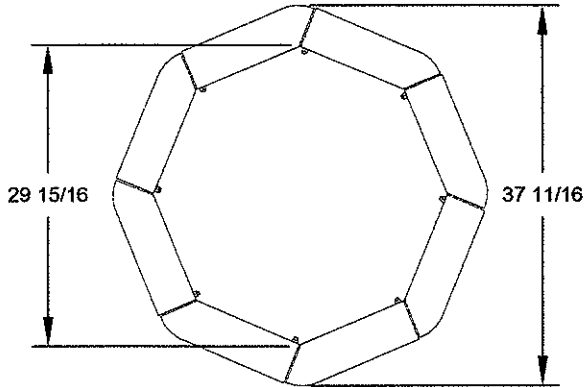

▲ The Octa-Ring can be used as a stand-alone campfire ring sitting on the ground.

The Octa-Ring can also be used as an insert into a landscape block fire pit (blocks not included). ▶

ALL DIMENSIONS IN INCHES

RJThomas
Mfg. Co., Inc.
 P.O. Box 946
 Cherokee, IA 51012

TITLE MODEL IO-30/8 OCTA-RING BOLT TOGETHER CAMPFIRE
 RING/INSERT

DRAWN BY WWM

DATE 1-2-14

DWG. NO.AI-IO-30/8