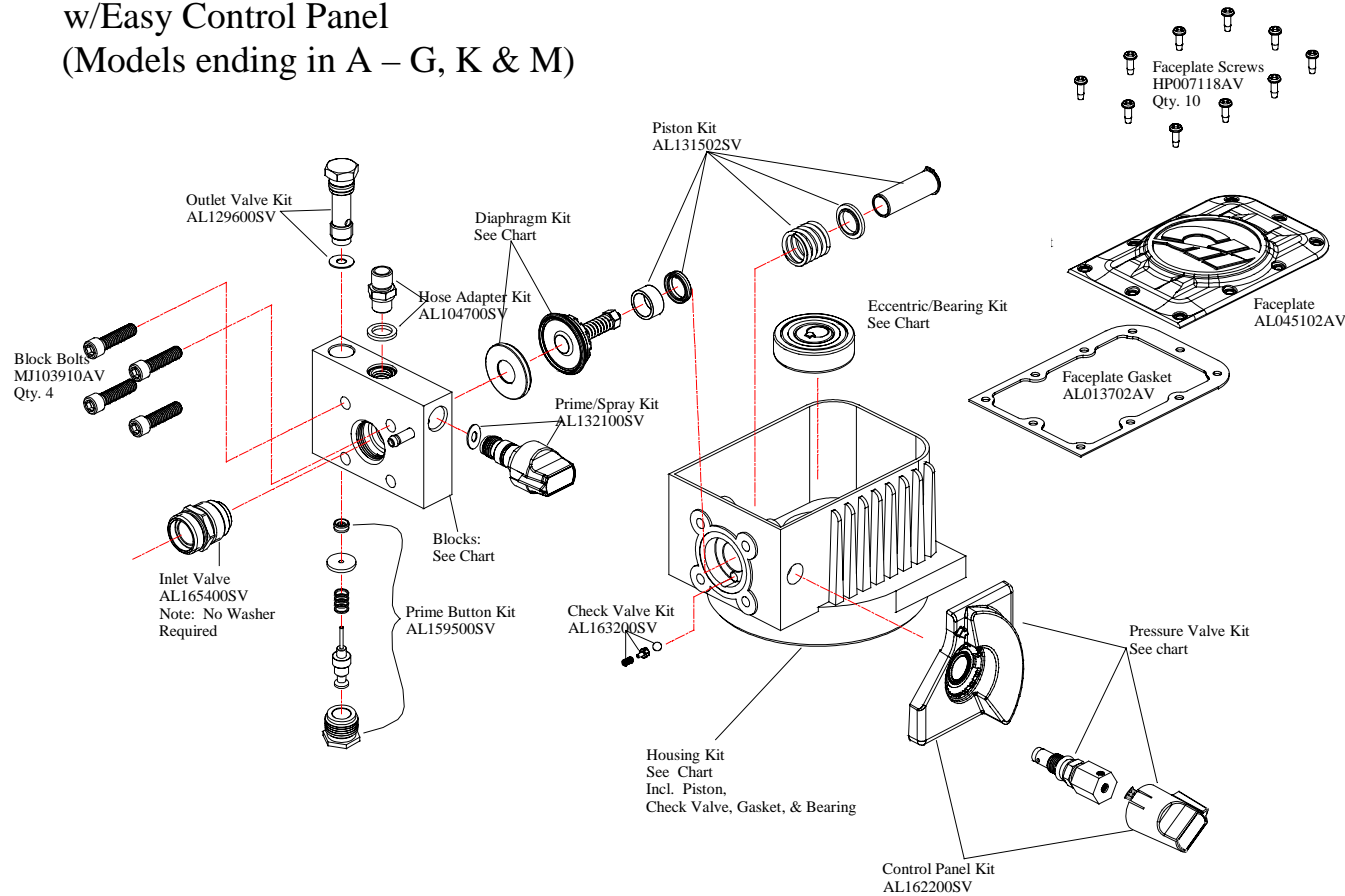

Parts Breakdown PS Series Units w/Easy Control Panel (Models ending in A – G, K & M)

Not Pictured: Housing Oil Seal: AL045503AV

Switch: HP022901AV

Fan Shroud: AL072700AV

Fan: AL101500AV

MODEL NUMBER	DIAPHRAGM KIT	MOTOR KIT Emerson	Housing Kit Emerson	Motor Kit Weg	Housing Kit Weg	ECCENTRIC/ BEARING KIT	Pressure Valve Kit	Block Kit w/Washers	Block w/All Valves
PS ###A	AL125904SV	MC014304SV	AL133503SV	MC014501SV	AL133507SV	AL116202SV	AL174101SV	AL042413SV	AL175001SV
PS ###B	AL125905SV	MC014300SV	AL133503SV	MC014500SV	AL133507SV	AL116200SV	AL174101SV	AL042413SV	AL175001SV
PS ###C	AL125906SV	MC014302SV	AL133503SV	MC014502SV	AL133507SV	AL116201SV	AL174101SV	AL042413SV	AL175001SV
PS###D	AL173700SV	MC014303SV	AL173301SV	MC014503SV	AL173304SV	AL116204SV	AL174102SV	AL042414SV	AL175000SV
PS ###E (foreign)	AL125905SV	MC014401SV	AL133503SV	MC014520SV	AL133507SV	AL116200SV	AL131401SV	AL042413SV	AL175001SV

PS ###F (foreign)	AL125906SV	MC014402SV	AL133503SV	MC014521SV	AL133507SV	AL116201SV	AL131401SV	AL042413SV	AL175001SV
PS###K	AL125904SV	MC014304SV	AL133503SV	MC014501SV	AL133507SV	AL116202SV	AL174101SV	AL042413SV	AL175001SV
PS###M	AL125906SV	MC014302SV	AL133503SV	MC014502SV	AL133507SV	AL116201SV	AL174102SV	AL042413SV	AL175001SV

*Note check valve kits included in all diaphragm kits. All motor kits include the appropriate eccentric/bearing kit.

IN422900AV 07/03