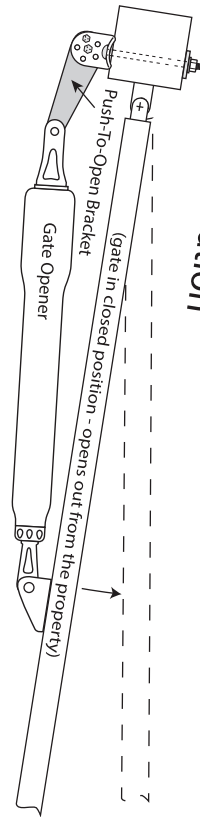

ACCESS CONTROLS & ACCESSORIES

PUSH-TO-OPEN BRACKET

for Mighty Mule
E-Z Gate Openers

NOT FOR USE WITH MIGHTY MULE
FM200 or FM260 GATE OPENERS

Push-To-Open Bracket
is required for gates
that open away from
the property.

GTO Access Systems, LLC • 3121 Hartsfield Road • Tallahassee, Florida 32303
(850)575-0176 • 800-543-4283 • www.mightymule.com

FM148

1-800-543-GATE (4283)
www.mightymule.com

**Push-to-Open
Installation**

Made for GTO in Taiwan