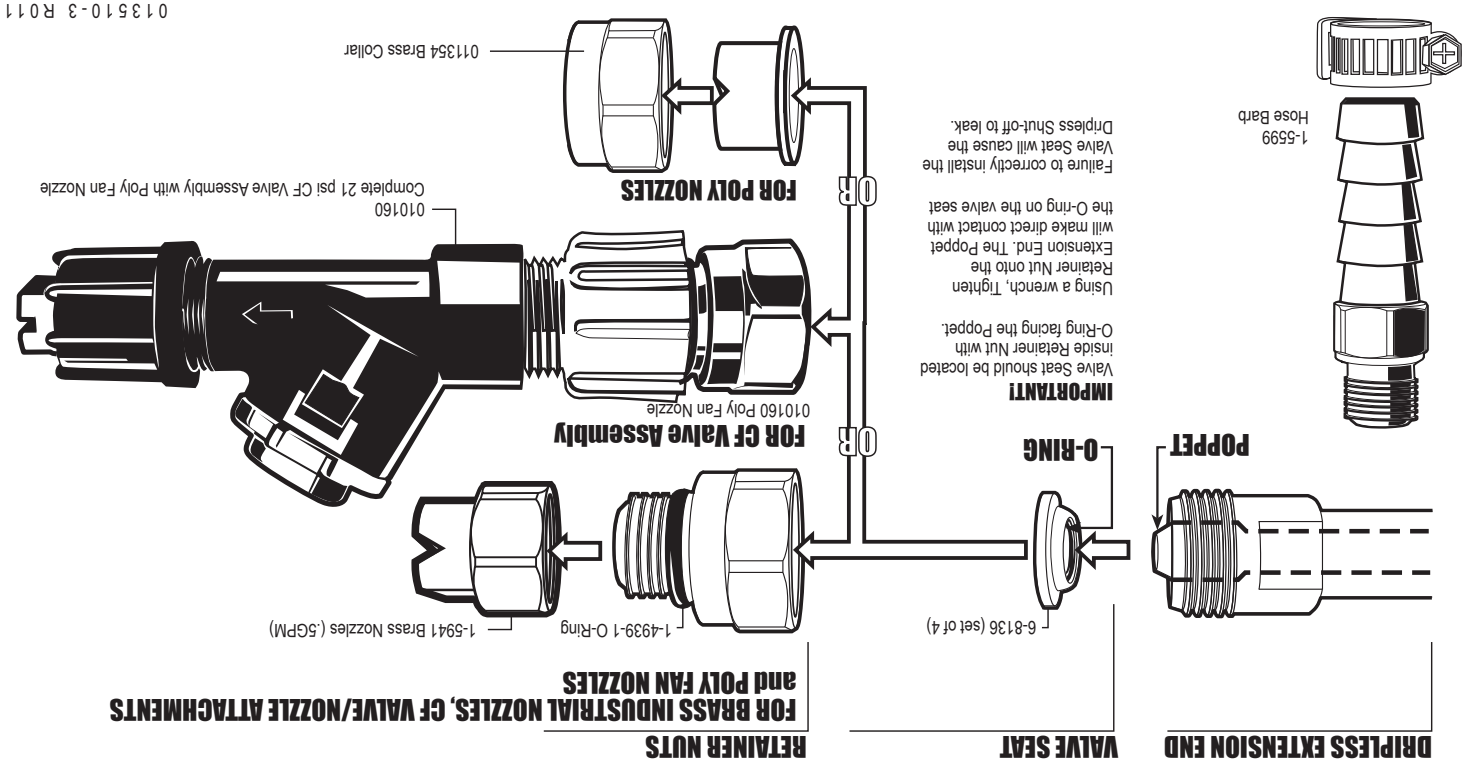

Proper Orientation of Valve Seat and Retainer Nut for Successful Dripless Operation

WARNING: This product contains chemicals, including lead, known to the state of California to cause birth defects and other reproductive harm. *Wash hands after handling.*