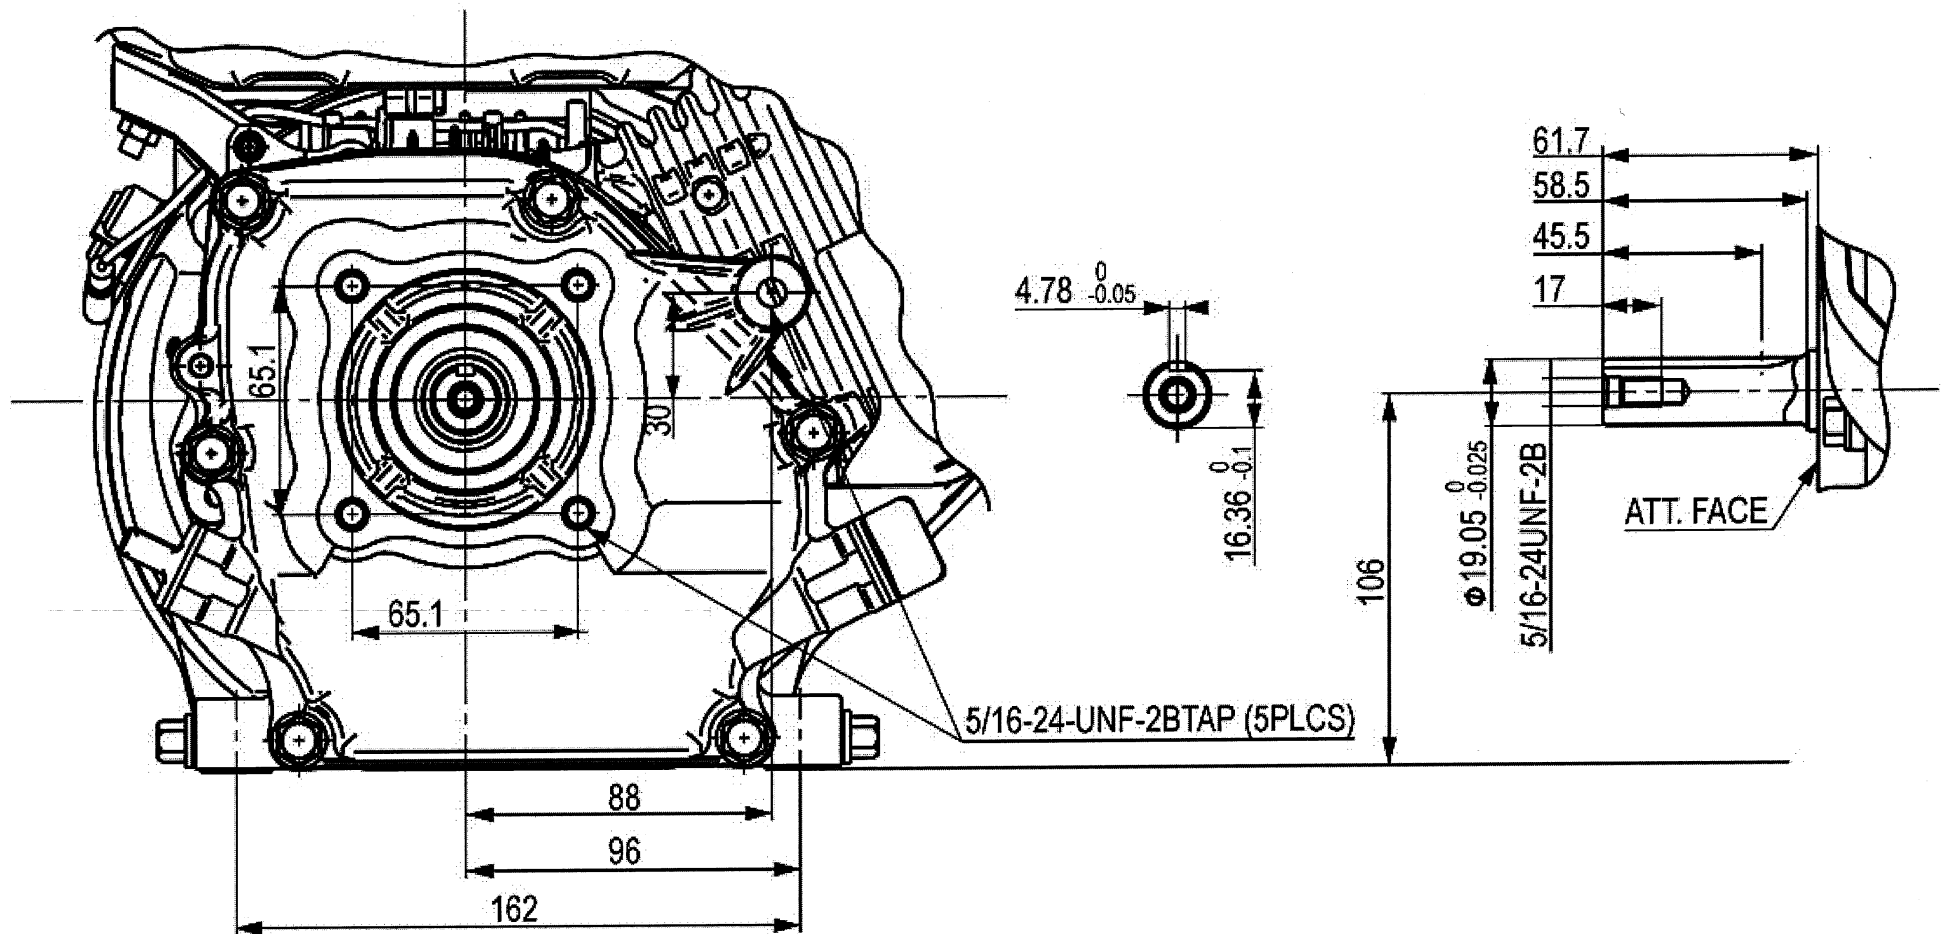

# GX 200

Torque

Output

■ Continuous Rated Power