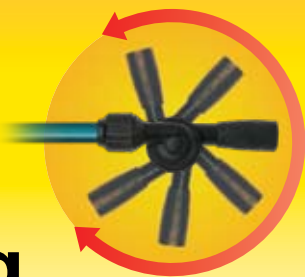

PEUT ÊTRE ALLONGÉ JUSQU'À 1,83 MÈTRES

BONAIRE® the ULTIMATE® water blaster

WITH Rotating Spray Head

INSTRUCTIONS:

- 1) Make sure water is turned off at the hose bibb. Connect garden hose to hose connection on bottom of the ULTIMATE® WATER BLASTER.
- 2) Loosen adjustment collar (located directly above top handle) by holding bottom plastic piece underneath adjustment collar firmly in one hand and turning top piece (adjustment collar) counter clockwise.
- 3) Extend water blaster to desired length by pulling top outward while holding foam handle with other hand.
- 4) Tighten adjustment collar by holding bottom plastic piece underneath adjustment collar firmly in one hand and turning top piece (adjustment collar) clockwise. (SEE WARNING STATEMENT BELOW *)
- 5) Turn on water faucet at hose bibb.
- 6) Turn valve lever on bottom of water blaster to control water flow and to turn water flow on and off.