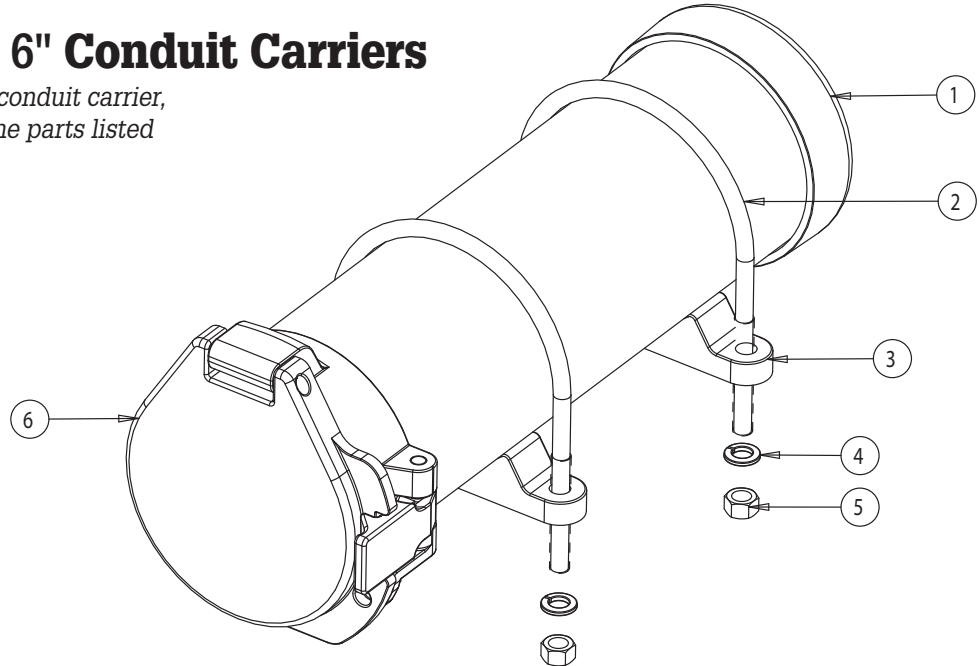

Installation Instructions

CC400 4" & CC600 6" Conduit Carriers

Before you begin assembling the conduit carrier, verify that you have received all the parts listed in the bill of materials.

Tools & Supplies Required

- 3/8" Drill and 3/8" Drill Bit
- Tape Measure
- Silicon Sealant
- 8 Cap Fasteners (rivets or nuts and bolts)
- Drill Bit for selected fastener

1. Assemble the front and rear covers to a length of 4" or 6" PVC pipe. Apply a bead of silicon sealant (not supplied) to the inside of the front and rear covers before sliding them over the ends of the PVC pipe.

2. Secure the caps to the PVC pipe with either pop rivets or screws (not supplied) in four places. Drill suitably sized holes for your fastener through the cap and PVC pipe. Drill the holes in the 2 o'clock, 4 o'clock, 8 o'clock and 10 o'clock positions.

CC600 Conduit Kit for 6" PVC

ITEM	PART NO.	QTY.	DESCRIPTION
1	3016366	1	Cap, Rear, 6"
2	3016370	2	U-Bolt 3/8-16 Thread
3	3016368	2	Saddle 6"
4	—	4	3/8 Lock Washer
5	—	5	3/8-16 Nut
6	3016382	1	Cap, Front, 6"