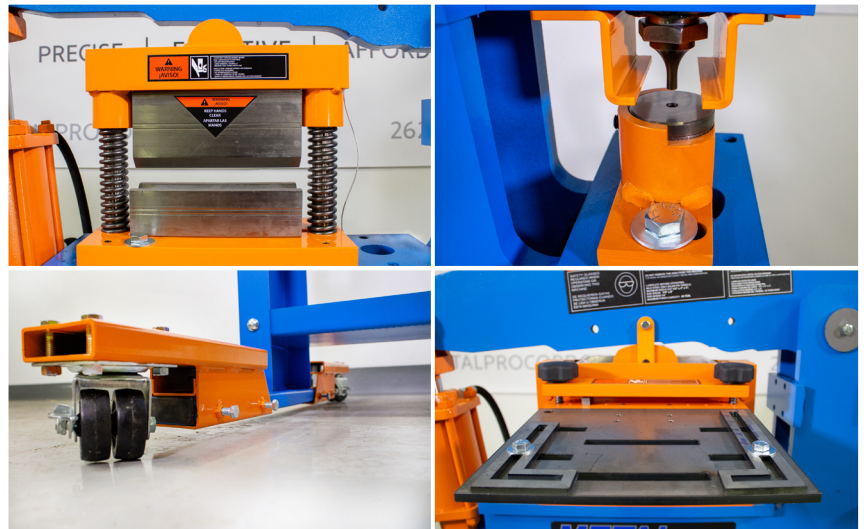

Part #	Round P&D Sets
MP4140	1/4' 3/8' 1/2' 5/8' 3/4"
MP4142	9/32' 11/32' 13/32' 15/32' 17/32' 19/32' 21/32' 23/32"
MP4144	25/32' 27/32' 29/32' 31/32' 13/16' 15/16' 7/8' 1"
MP4146	9/32' 11/32' 13/32' 15/32' 17/32' 19/32' 21/32' 23/32' 25/32' 27/32"

METALpro

4715 136th Avenue, Hamilton, MI 49419
(262) 679-0504

metalprocorp.com