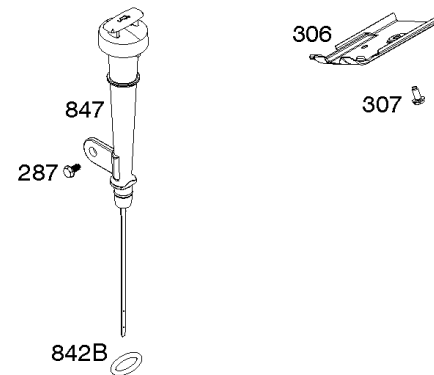

## Camshaft, Crankcase Cover, Crankshaft, Cylinder, Exhaust Bracket, Operator's Manual,

REF NO	PART NO	QTY	DESCRIPTION
1	593106		CYLINDER ASSEMBLY
3	591794		SEAL, Oil -(Magneto Side)
12A	592597		GASKET, Crankcase
15	797793		PLUG, Oil Drain
16A	593084		CRANKSHAFT
17	591792		BEARING, Ball -(Crankshaft)
18C	593661		COVER, Crankcase
20	591793		SEAL, Oil -(PTO Side) (PTO Side)
22	797776		SCREW -(Crankcase Cover/Sump)
22A	593107		SCREW -(Crankcase Cover/Sump)
24	797812		KEY, Flywheel
25	592613		PISTON ASSEMBLY -(Standard)
25	593108		PISTON ASSEMBLY -(.010" Oversize)
25	593109		PISTON ASSEMBLY -(.020" Oversize)
26	593111		SET, Ring -(.020" Oversize)
26	592614		SET, Ring -(Standard)
26	593110		SET, Ring -(.010" Oversize)
27	592044		LOCK, Piston Pin
28	592045		PIN, Piston
29	592046		ROD, Connecting
46	595929		CAMSHAFT -Used After Code Date 15061400
46	592617		CAMSHAFT -Used Before Code Date 15061500
227	592616		LEVER, Governor Control
287	798618		SCREW -(Dipstick Tube)
306	591790		SHIELD, Cylinder
307	798618		SCREW -(Cylinder Shield)
309	591780		MOTOR, Starter
357	590960		KEY, Drive Pulley
492	592037		SHIELD, Crankcase
505	690939		NUT -(Governor Control Lever)
509	798840		SCREW -(Crankcase Shield)
522	799941		PLUG, Dipstick/Fill
522A	797762		PLUG, Dipstick/Fill
562	797230		BOLT -(Governor Control Lever)
614	797229		PIN, Cotter
616	592615		CRANK, Governor
631	797794		WASHER -(Oil Drain Plug)
718	797792		PIN, Locating