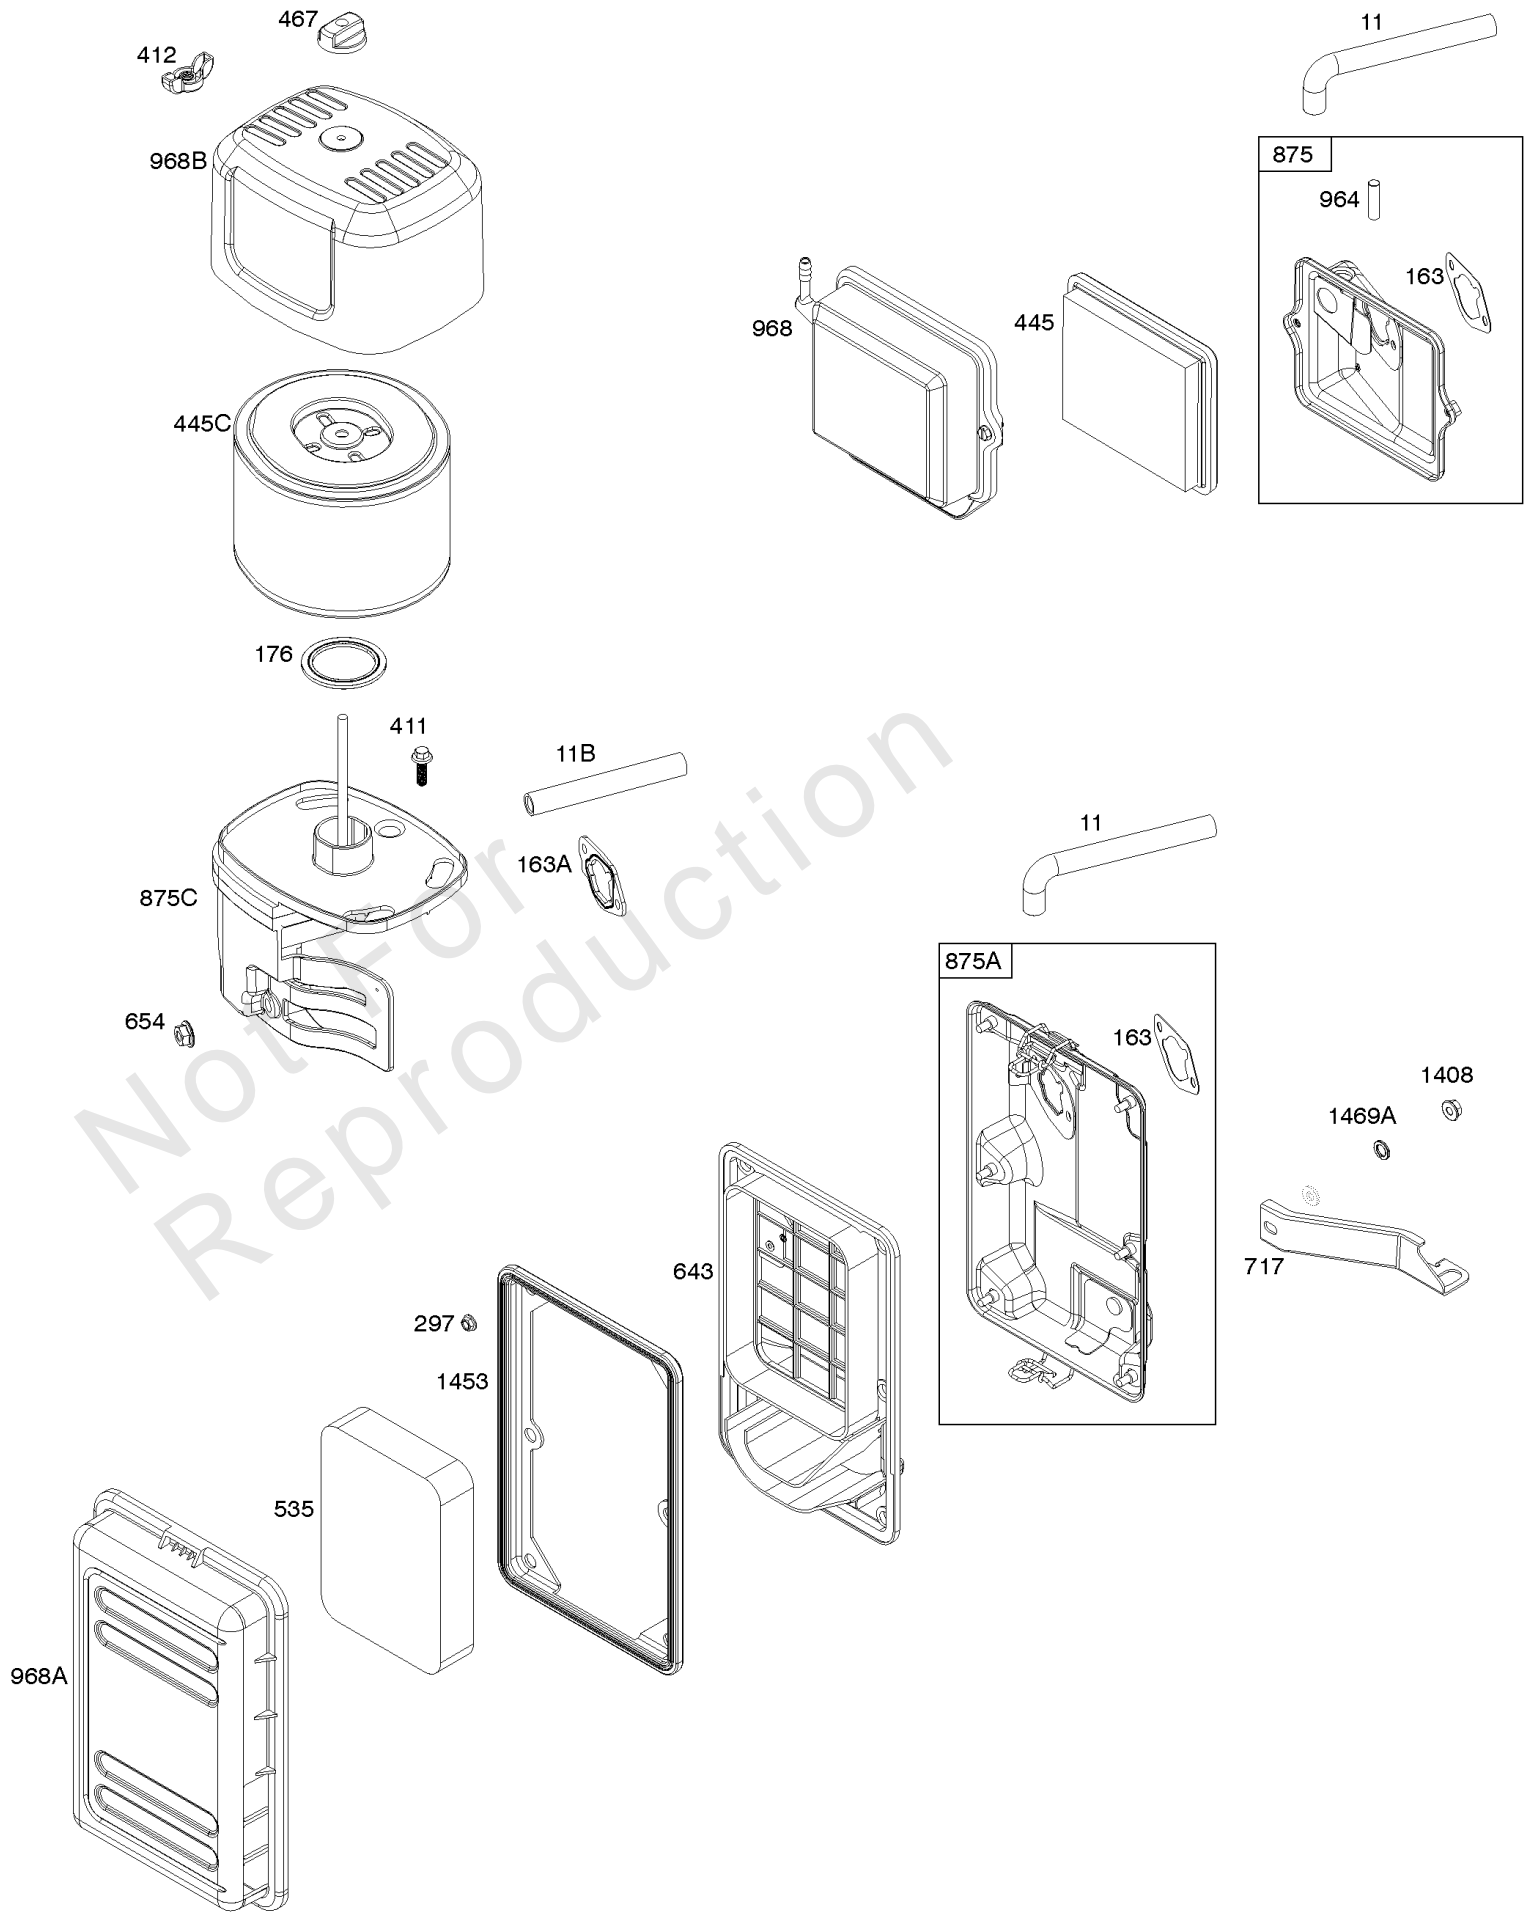

## Air Cleaner

REF NO	PART NO	QTY	DESCRIPTION
11	592353		TUBE, Breather
11B	799832		TUBE, Breather -(Cut To Required Length)
163	797756		GASKET, Air Cleaner
163A	799883		GASKET, Air Cleaner
176	799834		SEAL, O-Ring -(Air Cleaner Base)
297	591808		NUT -(Air Filter Retainer)
411	797686		SCREW -(Air Cleaner Base to Air Cleaner Bracket)
412	799830		NUT -(Air Cleaner Cover)
445	491588S		FILTER-A/C CARTRIDGE
445C	592605		FILTER, A/C Cartridge
467	691985		KNOB, Air Cleaner Cover
535	591778		FILTER-AIR CLEANER FO
643	591806		RETAINER, Air Filter
654	690939		NUT -(Carburetor)
717	593134		BRACKET, Air Cleaner
875	799776		BASE, Air Cleaner
875A	591804		BASE, Air Cleaner
875C	593088		BASE, Air Cleaner
964	799159		CAP, Connector
968A	591803		COVER, Air Cleaner
968B	593087		COVER, Air Cleaner
1408	690939		NUT -(Air Cleaner Bracket)
1453	591807		SEAL, Air Cleaner Cover
1469A	22097GS		WASHER -(Air Cleaner Bracket)