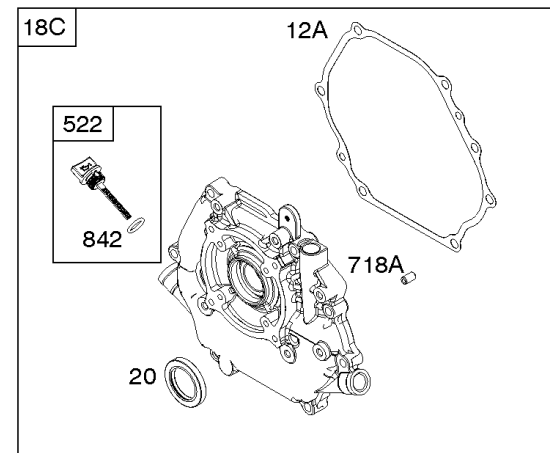

## Camshaft, Crankcase Cover, Crankshaft, Cylinder, Exhaust Bracket, Operator's Manual,

REF NO	PART NO	QTY	DESCRIPTION
1	593106		CYLINDER ASSEMBLY
3	591794		SEAL, Oil -(Magneto Side)
12A	592597		GASKET, Crankcase
15	797793		PLUG, Oil Drain
16A	593084		CRANKSHAFT
17	591792		BEARING, Ball -(Crankshaft)
18C	593661		COVER, Crankcase
20	591793		SEAL, Oil -(PTO Side) (PTO Side)
22	797776		SCREW -(Crankcase Cover/Sump)
22A	593107		SCREW -(Crankcase Cover/Sump)
24	797812		KEY, Flywheel
25	592613		PISTON ASSEMBLY -(Standard)
25	593108		PISTON ASSEMBLY -(.010" Oversize)
25	593109		PISTON ASSEMBLY -(.020" Oversize)
26	593111		SET, Ring -(.020" Oversize)
26	592614		SET, Ring -(Standard)
26	593110		SET, Ring -(.010" Oversize)
27	592044		LOCK, Piston Pin
28	592045		PIN, Piston
29	592046		ROD, Connecting
46	595929		CAMSHAFT -Used After Code Date 15061400
46	592617		CAMSHAFT -Used Before Code Date 15061500
227	592616		LEVER, Governor Control
287	798618		SCREW -(Dipstick Tube)
306	591790		SHIELD, Cylinder
307	798618		SCREW -(Cylinder Shield)
309	591780		MOTOR, Starter
357	590960		KEY, Drive Pulley
492	592037		SHIELD, Crankcase
505	690939		NUT -(Governor Control Lever)
509	798840		SCREW -(Crankcase Shield)
522	799941		PLUG, Dipstick/Fill
522A	797762		PLUG, Dipstick/Fill
562	797230		BOLT -(Governor Control Lever)
614	797229		PIN, Cotter
616	592615		CRANK, Governor
631	797794		WASHER -(Oil Drain Plug)
718	797792		PIN, Locating