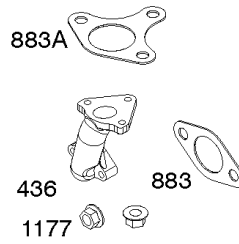

Exhaust System, Fuel Supply

REF NO	PART NO	QTY	DESCRIPTION
187B	593721		LINE, Fuel
190	590964		SCREW -(Fuel Tank)
240A	394358S		FILTER-FUEL
300A	593090		MUFFLER
300B	192569GS		MUFFLER
300D	593128		MUFFLER
346	B5763GS		SCREW -(10-32 x 3/8) (Spark Arrestor)
436	593089		MANIFOLD, Exhaust
529	799933		GROMMET -(Fuel Tank)
601	791850		CLAMP, Hose
676	590953		DEFLECTOR, Muffler
676B	697816		DEFLECTOR, Muffler
677	699203		SCREW -(Muffler Deflector)
677B	699776		SCREW -(Muffler Deflector)
703	590967		CLIP -(Fuel Hose)
705	590965		NUT -(Fuel Tank)
725	595432		SHIELD, Heat
819	798618		SCREW -(Muffler Bracket)
832A	593091		GUARD, Muffler
832B	595453		GUARD, Muffler
832D	595434		GUARD, Muffler
832C	595433		GUARD, Muffler
836A	798976		SCREW -(Muffler Guard)
836B	595455		SCREW -(Muffler Guard)
863A	593733		BRACKET, Muffler
883	797770		GASKET, Exhaust
883A	799797		GASKET, Exhaust
957	794641		CAP, Fuel Tank
957A	799324		CAP, Fuel Tank
972	593095		TANK, Fuel
972A	593720		TANK, Fuel
994	790153		ARRESTOR, Spark
994A	594233		ARRESTOR, Spark
994B	796399		ARRESTOR, Spark
994C	595454		ARRESTOR, Spark
1177	590965		NUT -(Muffler)
1302	590457		WASHER -(Muffler Guard)
1302A	593727		WASHER -(Muffler Guard)
1345	792917		FILTER, Filler Neck
1509	797346		OUTLET, Tank