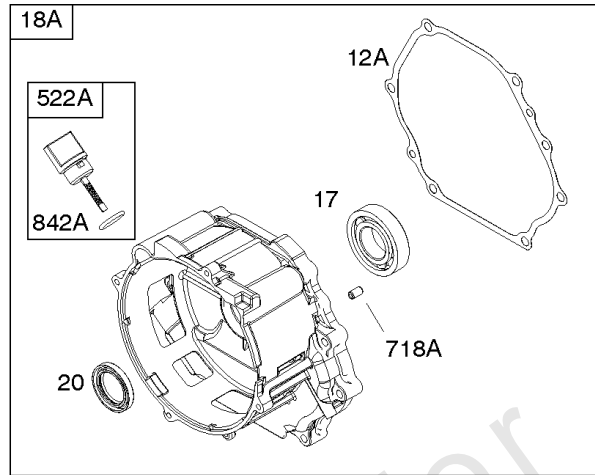

## Camshaft, Crankcase Cover, Crankshaft, Cylinder, Exhaust Bracket, Operator's Manual,

REF NO	PART NO	QTY	DESCRIPTION
1	593106		CYLINDER ASSEMBLY
3	591794		SEAL, Oil -(Magneto Side)
12A	592597		GASKET, Crankcase
15	797793		PLUG, Oil Drain
16A	593084		CRANKSHAFT
17	591792		BEARING, Ball -(Crankshaft)
18C	593661		COVER, Crankcase
20	591793		SEAL, Oil -(PTO Side) (PTO Side)
22	797776		SCREW -(Crankcase Cover/Sump)
22A	593107		SCREW -(Crankcase Cover/Sump)
24	797812		KEY, Flywheel
25	592613		PISTON ASSEMBLY -(Standard)
25	593108		PISTON ASSEMBLY -(.010" Oversize)
25	593109		PISTON ASSEMBLY -(.020" Oversize)
26	593111		SET, Ring -(.020" Oversize)
26	592614		SET, Ring -(Standard)
26	593110		SET, Ring -(.010" Oversize)
27	592044		LOCK, Piston Pin
28	592045		PIN, Piston
29	592046		ROD, Connecting
46	595929		CAMSHAFT -Used After Code Date 15061400
46	592617		CAMSHAFT -Used Before Code Date 15061500
227	592616		LEVER, Governor Control
287	798618		SCREW -(Dipstick Tube)
306	591790		SHIELD, Cylinder
307	798618		SCREW -(Cylinder Shield)
309	591780		MOTOR, Starter
357	590960		KEY, Drive Pulley
492	592037		SHIELD, Crankcase
505	690939		NUT -(Governor Control Lever)
509	798840		SCREW -(Crankcase Shield)
522	799941		PLUG, Dipstick/Fill
522A	797762		PLUG, Dipstick/Fill
562	797230		BOLT -(Governor Control Lever)
614	797229		PIN, Cotter
616	592615		CRANK, Governor
631	797794		WASHER -(Oil Drain Plug)
718	797792		PIN, Locating