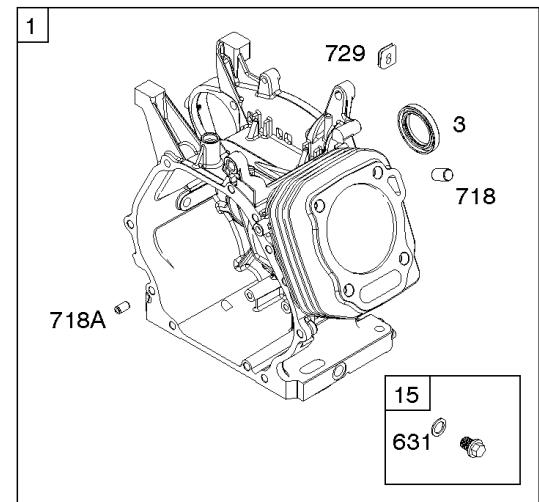

## Camshaft, Crankcase Cover, Crankshaft, Cylinder, Exhaust Bracket, Operator's Manual,

REF NO	PART NO	QTY	DESCRIPTION
1	593106		CYLINDER ASSEMBLY
3	591794		SEAL, Oil -(Magneto Side)
12A	592597		GASKET, Crankcase
15	797793		PLUG, Oil Drain
16A	593084		CRANKSHAFT
17	591792		BEARING, Ball -(Crankshaft)
18C	593661		COVER, Crankcase
20	591793		SEAL, Oil -(PTO Side) (PTO Side)
22	797776		SCREW -(Crankcase Cover/Sump)
22A	593107		SCREW -(Crankcase Cover/Sump)
24	797812		KEY, Flywheel
25	592613		PISTON ASSEMBLY -(Standard)
25	593108		PISTON ASSEMBLY -(.010" Oversize)
25	593109		PISTON ASSEMBLY -(.020" Oversize)
26	593111		SET, Ring -(.020" Oversize)
26	592614		SET, Ring -(Standard)
26	593110		SET, Ring -(.010" Oversize)
27	592044		LOCK, Piston Pin
28	592045		PIN, Piston
29	592046		ROD, Connecting
46	595929		CAMSHAFT -Used After Code Date 15061400
46	592617		CAMSHAFT -Used Before Code Date 15061500
227	592616		LEVER, Governor Control
287	798618		SCREW -(Dipstick Tube)
306	591790		SHIELD, Cylinder
307	798618		SCREW -(Cylinder Shield)
309	591780		MOTOR, Starter
357	590960		KEY, Drive Pulley
492	592037		SHIELD, Crankcase
505	690939		NUT -(Governor Control Lever)
509	798840		SCREW -(Crankcase Shield)
522	799941		PLUG, Dipstick/Fill
522A	797762		PLUG, Dipstick/Fill
562	797230		BOLT -(Governor Control Lever)
614	797229		PIN, Cotter
616	592615		CRANK, Governor
631	797794		WASHER -(Oil Drain Plug)
718	797792		PIN, Locating