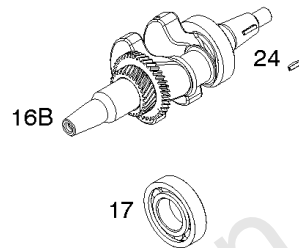

1036 EMISSIONS LABEL

1058 OPERATOR'S MANUAL

1319 WARNING LABEL

1319A WARNING LABEL

Camshaft, Crankcase Cover, Crankshaft, Cylinder, Exhaust Bracket, Operator's Manual,

REF NO	PART NO	QTY	DESCRIPTION
1	593106		CYLINDER ASSEMBLY
3	591794		SEAL, Oil -(Magneto Side)
12A	592597		GASKET, Crankcase
15	797793		PLUG, Oil Drain
16A	593084		CRANKSHAFT
17	591792		BEARING, Ball -(Crankshaft)
18C	593661		COVER, Crankcase
20	591793		SEAL, Oil -(PTO Side) (PTO Side)
22	797776		SCREW -(Crankcase Cover/Sump)
22A	593107		SCREW -(Crankcase Cover/Sump)
24	797812		KEY, Flywheel
25	592613		PISTON ASSEMBLY -(Standard)
25	593108		PISTON ASSEMBLY -(.010" Oversize)
25	593109		PISTON ASSEMBLY -(.020" Oversize)
26	593111		SET, Ring -(.020" Oversize)
26	592614		SET, Ring -(Standard)
26	593110		SET, Ring -(.010" Oversize)
27	592044		LOCK, Piston Pin
28	592045		PIN, Piston
29	592046		ROD, Connecting
46	595929		CAMSHAFT -Used After Code Date 15061400
46	592617		CAMSHAFT -Used Before Code Date 15061500
227	592616		LEVER, Governor Control
287	798618		SCREW -(Dipstick Tube)
306	591790		SHIELD, Cylinder
307	798618		SCREW -(Cylinder Shield)
309	591780		MOTOR, Starter
357	590960		KEY, Drive Pulley
492	592037		SHIELD, Crankcase
505	690939		NUT -(Governor Control Lever)
509	798840		SCREW -(Crankcase Shield)
522	799941		PLUG, Dipstick/Fill
522A	797762		PLUG, Dipstick/Fill
562	797230		BOLT -(Governor Control Lever)
614	797229		PIN, Cotter
616	592615		CRANK, Governor
631	797794		WASHER -(Oil Drain Plug)
718	797792		PIN, Locating