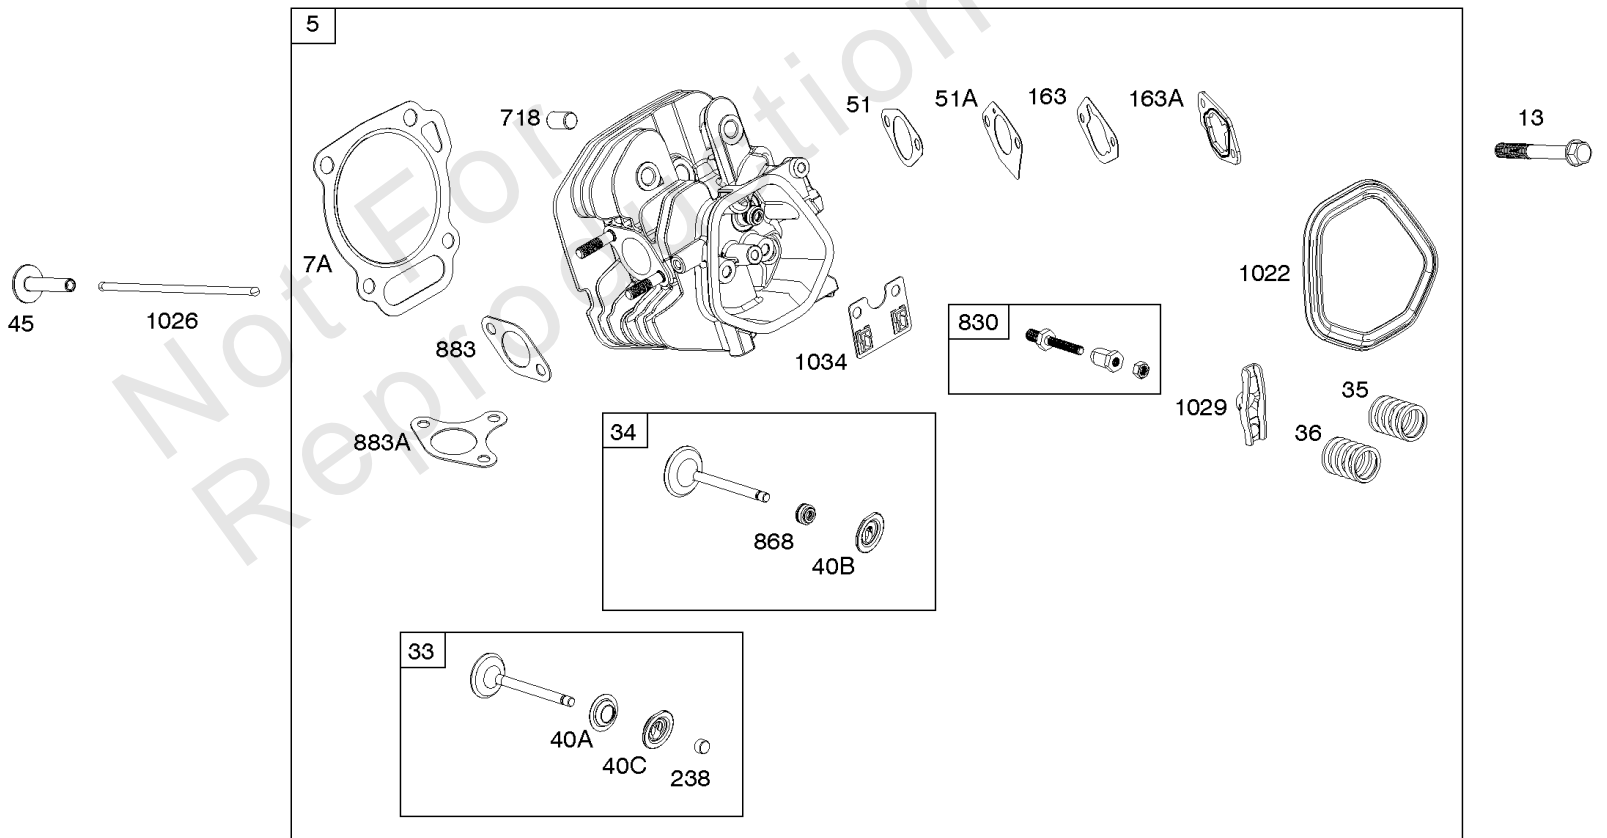

Cylinder Head, Gasket Sets

REF NO	PART NO	QTY	DESCRIPTION
3	591794		SEAL, Oil -(Magneto Side)
5	593093		HEAD, Cylinder
7A	592834		GASKET, Cylinder Head
12A	592597		GASKET, Crankcase
13	797791		SCREW -(Cylinder Head)
20	591793		SEAL, Oil -(PTO Side) (PTO Side)
33	592612		VALVE, Exhaust
34	592611		VALVE, Intake
35	591814		SPRING, Valve -(Intake)
36	591814		SPRING, Valve -(Exhaust)
40A	797782		RETAINER, Valve
40B	591815		RETAINER, Valve
40C	591816		RETAINER, Valve
45	797786		TAPPET, Valve
51	591779		GASKET, Intake
51A	591798		GASKET, Intake
163	797756		GASKET, Air Cleaner
163A	799883		GASKET, Air Cleaner
238	591817		CAP-VALVE
276	797847		WASHER, Sealing -(Rocker Cover)
358	593112		GASKET SET, Engine
718	797792		PIN, Locating
830	591088		STUD, Rocker Arm
842	797327		SEAL, O-Ring -(Dipstick Tube)
868	797854		SEAL, Valve -(Intake)
883	797770		GASKET, Exhaust
883A	799797		GASKET, Exhaust
914	797848		SCREW -(Rocker Cover)
1022	797846		GASKET, Rocker Cover
1023	799778		COVER, Rocker
1026	591818		ROD-PUSH
1029	591087		ARM, Rocker
1034	591819		GUIDE-PUSH ROD
1095	593113		GASKET SET, Valve