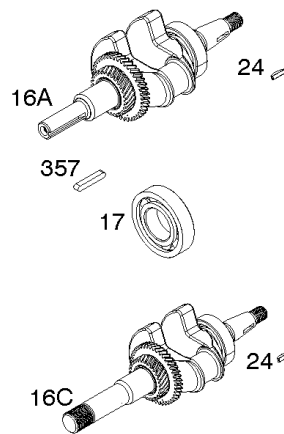

## Camshaft, Crankcase Cover, Crankshaft, Cylinder, Exhaust Bracket, Operator's Manual,

REF NO	PART NO	QTY	DESCRIPTION
1	593106		CYLINDER ASSEMBLY
3	591794		SEAL, Oil -(Magneto Side)
12A	592597		GASKET, Crankcase
15	797793		PLUG, Oil Drain
16A	593084		CRANKSHAFT
17	591792		BEARING, Ball -(Crankshaft)
18C	593661		COVER, Crankcase
20	591793		SEAL, Oil -(PTO Side) (PTO Side)
22	797776		SCREW -(Crankcase Cover/Sump)
22A	593107		SCREW -(Crankcase Cover/Sump)
24	797812		KEY, Flywheel
25	592613		PISTON ASSEMBLY -(Standard)
25	593108		PISTON ASSEMBLY -(.010" Oversize)
25	593109		PISTON ASSEMBLY -(.020" Oversize)
26	593111		SET, Ring -(.020" Oversize)
26	592614		SET, Ring -(Standard)
26	593110		SET, Ring -(.010" Oversize)
27	592044		LOCK, Piston Pin
28	592045		PIN, Piston
29	592046		ROD, Connecting
46	595929		CAMSHAFT -Used After Code Date 15061400
46	592617		CAMSHAFT -Used Before Code Date 15061500
227	592616		LEVER, Governor Control
287	798618		SCREW -(Dipstick Tube)
306	591790		SHIELD, Cylinder
307	798618		SCREW -(Cylinder Shield)
309	591780		MOTOR, Starter
357	590960		KEY, Drive Pulley
492	592037		SHIELD, Crankcase
505	690939		NUT -(Governor Control Lever)
509	798840		SCREW -(Crankcase Shield)
522	799941		PLUG, Dipstick/Fill
522A	797762		PLUG, Dipstick/Fill
562	797230		BOLT -(Governor Control Lever)
614	797229		PIN, Cotter
616	592615		CRANK, Governor
631	797794		WASHER -(Oil Drain Plug)
718	797792		PIN, Locating