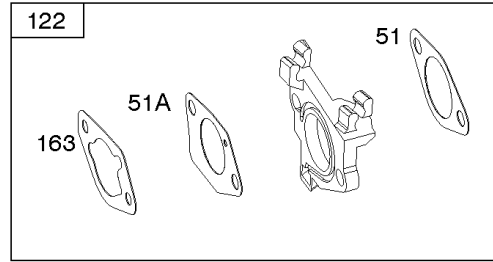

## ***Camshaft, Crankcase Cover, Crankshaft, Cylinder, Exhaust Bracket, Operator's Manual,***

<b>REF NO</b>	<b>PART NO</b>	<b>QTY</b>	<b>DESCRIPTION</b>
718A	797761		PIN, Locating -(Crankcase Cover)
729	797750		CLIP, Wire
842	797327		SEAL, O-Ring -(Dipstick Tube)
842A	797763		SEAL, O-Ring -(Dipstick Tube)
842B	691031		SEAL, O-Ring -(Dipstick Tube)
847	593174		DIPSTICK/TUBE ASSEMBLY
1036	-----		Label-Emissions -(Available From A Briggs & Stratton Authorized Dealer)
1058	279127ZH		MANUAL, Operator's
1058	80006756EST		MANUAL, Operator's
1058	80006756WST		MANUAL, Operator's
1058	80006756USCN		MANUAL, Operator's
1319	794467		LABEL, Warning
1319A	797669		LABEL, Warning