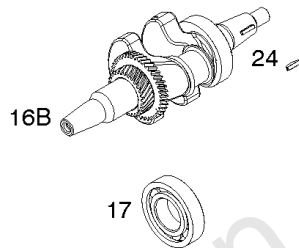

Camshaft, Crankcase Cover, Crankshaft, Cylinder, Exhaust Bracket, Operator's Manual,

REF NO	PART NO	QTY	DESCRIPTION
1	593106		CYLINDER ASSEMBLY
3	591794		SEAL, Oil -(Magneto Side)
12A	592597		GASKET, Crankcase
15	797793		PLUG, Oil Drain
16A	593084		CRANKSHAFT
17	591792		BEARING, Ball -(Crankshaft)
18C	593661		COVER, Crankcase
20	591793		SEAL, Oil -(PTO Side) (PTO Side)
22	797776		SCREW -(Crankcase Cover/Sump)
22A	593107		SCREW -(Crankcase Cover/Sump)
24	797812		KEY, Flywheel
25	592613		PISTON ASSEMBLY -(Standard)
25	593108		PISTON ASSEMBLY -(.010" Oversize)
25	593109		PISTON ASSEMBLY -(.020" Oversize)
26	593111		SET, Ring -(.020" Oversize)
26	592614		SET, Ring -(Standard)
26	593110		SET, Ring -(.010" Oversize)
27	592044		LOCK, Piston Pin
28	592045		PIN, Piston
29	592046		ROD, Connecting
46	595929		CAMSHAFT -Used After Code Date 15061400
46	592617		CAMSHAFT -Used Before Code Date 15061500
227	592616		LEVER, Governor Control
287	798618		SCREW -(Dipstick Tube)
306	591790		SHIELD, Cylinder
307	798618		SCREW -(Cylinder Shield)
309	591780		MOTOR, Starter
357	590960		KEY, Drive Pulley
492	592037		SHIELD, Crankcase
505	690939		NUT -(Governor Control Lever)
509	798840		SCREW -(Crankcase Shield)
522	799941		PLUG, Dipstick/Fill
522A	797762		PLUG, Dipstick/Fill
562	797230		BOLT -(Governor Control Lever)
614	797229		PIN, Cotter
616	592615		CRANK, Governor
631	797794		WASHER -(Oil Drain Plug)
718	797792		PIN, Locating

1036 EMISSIONS LABEL

1058 OPERATOR'S MANUAL

1319 WARNING LABEL

1319A WARNING LABEL