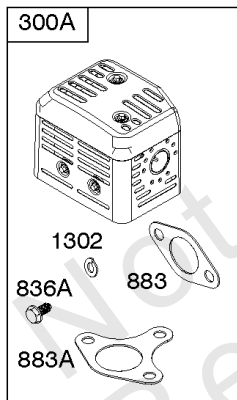

Exhaust System, Fuel Supply

REF NO	PART NO	QTY	DESCRIPTION
187B	593721		LINE, Fuel
190	590964		SCREW -(Fuel Tank)
240A	394358S		FILTER-FUEL
300A	593090		MUFFLER
300B	192569GS		MUFFLER
300D	593128		MUFFLER
346	B5763GS		SCREW -(10-32 x 3/8) (Spark Arrestor)
436	593089		MANIFOLD, Exhaust
529	799933		GROMMET -(Fuel Tank)
601	791850		CLAMP, Hose
676	590953		DEFLECTOR, Muffler
676B	697816		DEFLECTOR, Muffler
677	699203		SCREW -(Muffler Deflector)
677B	699776		SCREW -(Muffler Deflector)
703	590967		CLIP -(Fuel Hose)
705	590965		NUT -(Fuel Tank)
725	595432		SHIELD, Heat
819	798618		SCREW -(Muffler Bracket)
832A	593091		GUARD, Muffler
832B	595453		GUARD, Muffler
832D	595434		GUARD, Muffler
832C	595433		GUARD, Muffler
836A	798976		SCREW -(Muffler Guard)
836B	595455		SCREW -(Muffler Guard)
863A	593733		BRACKET, Muffler
883	797770		GASKET, Exhaust
883A	799797		GASKET, Exhaust
957	794641		CAP, Fuel Tank
957A	799324		CAP, Fuel Tank
972	593095		TANK, Fuel
972A	593720		TANK, Fuel
994	790153		ARRESTOR, Spark
994A	594233		ARRESTOR, Spark
994B	796399		ARRESTOR, Spark
994C	595454		ARRESTOR, Spark
1177	590965		NUT -(Muffler)
1302	590457		WASHER -(Muffler Guard)
1302A	593727		WASHER -(Muffler Guard)
1345	792917		FILTER, Filler Neck
1509	797346		OUTLET, Tank