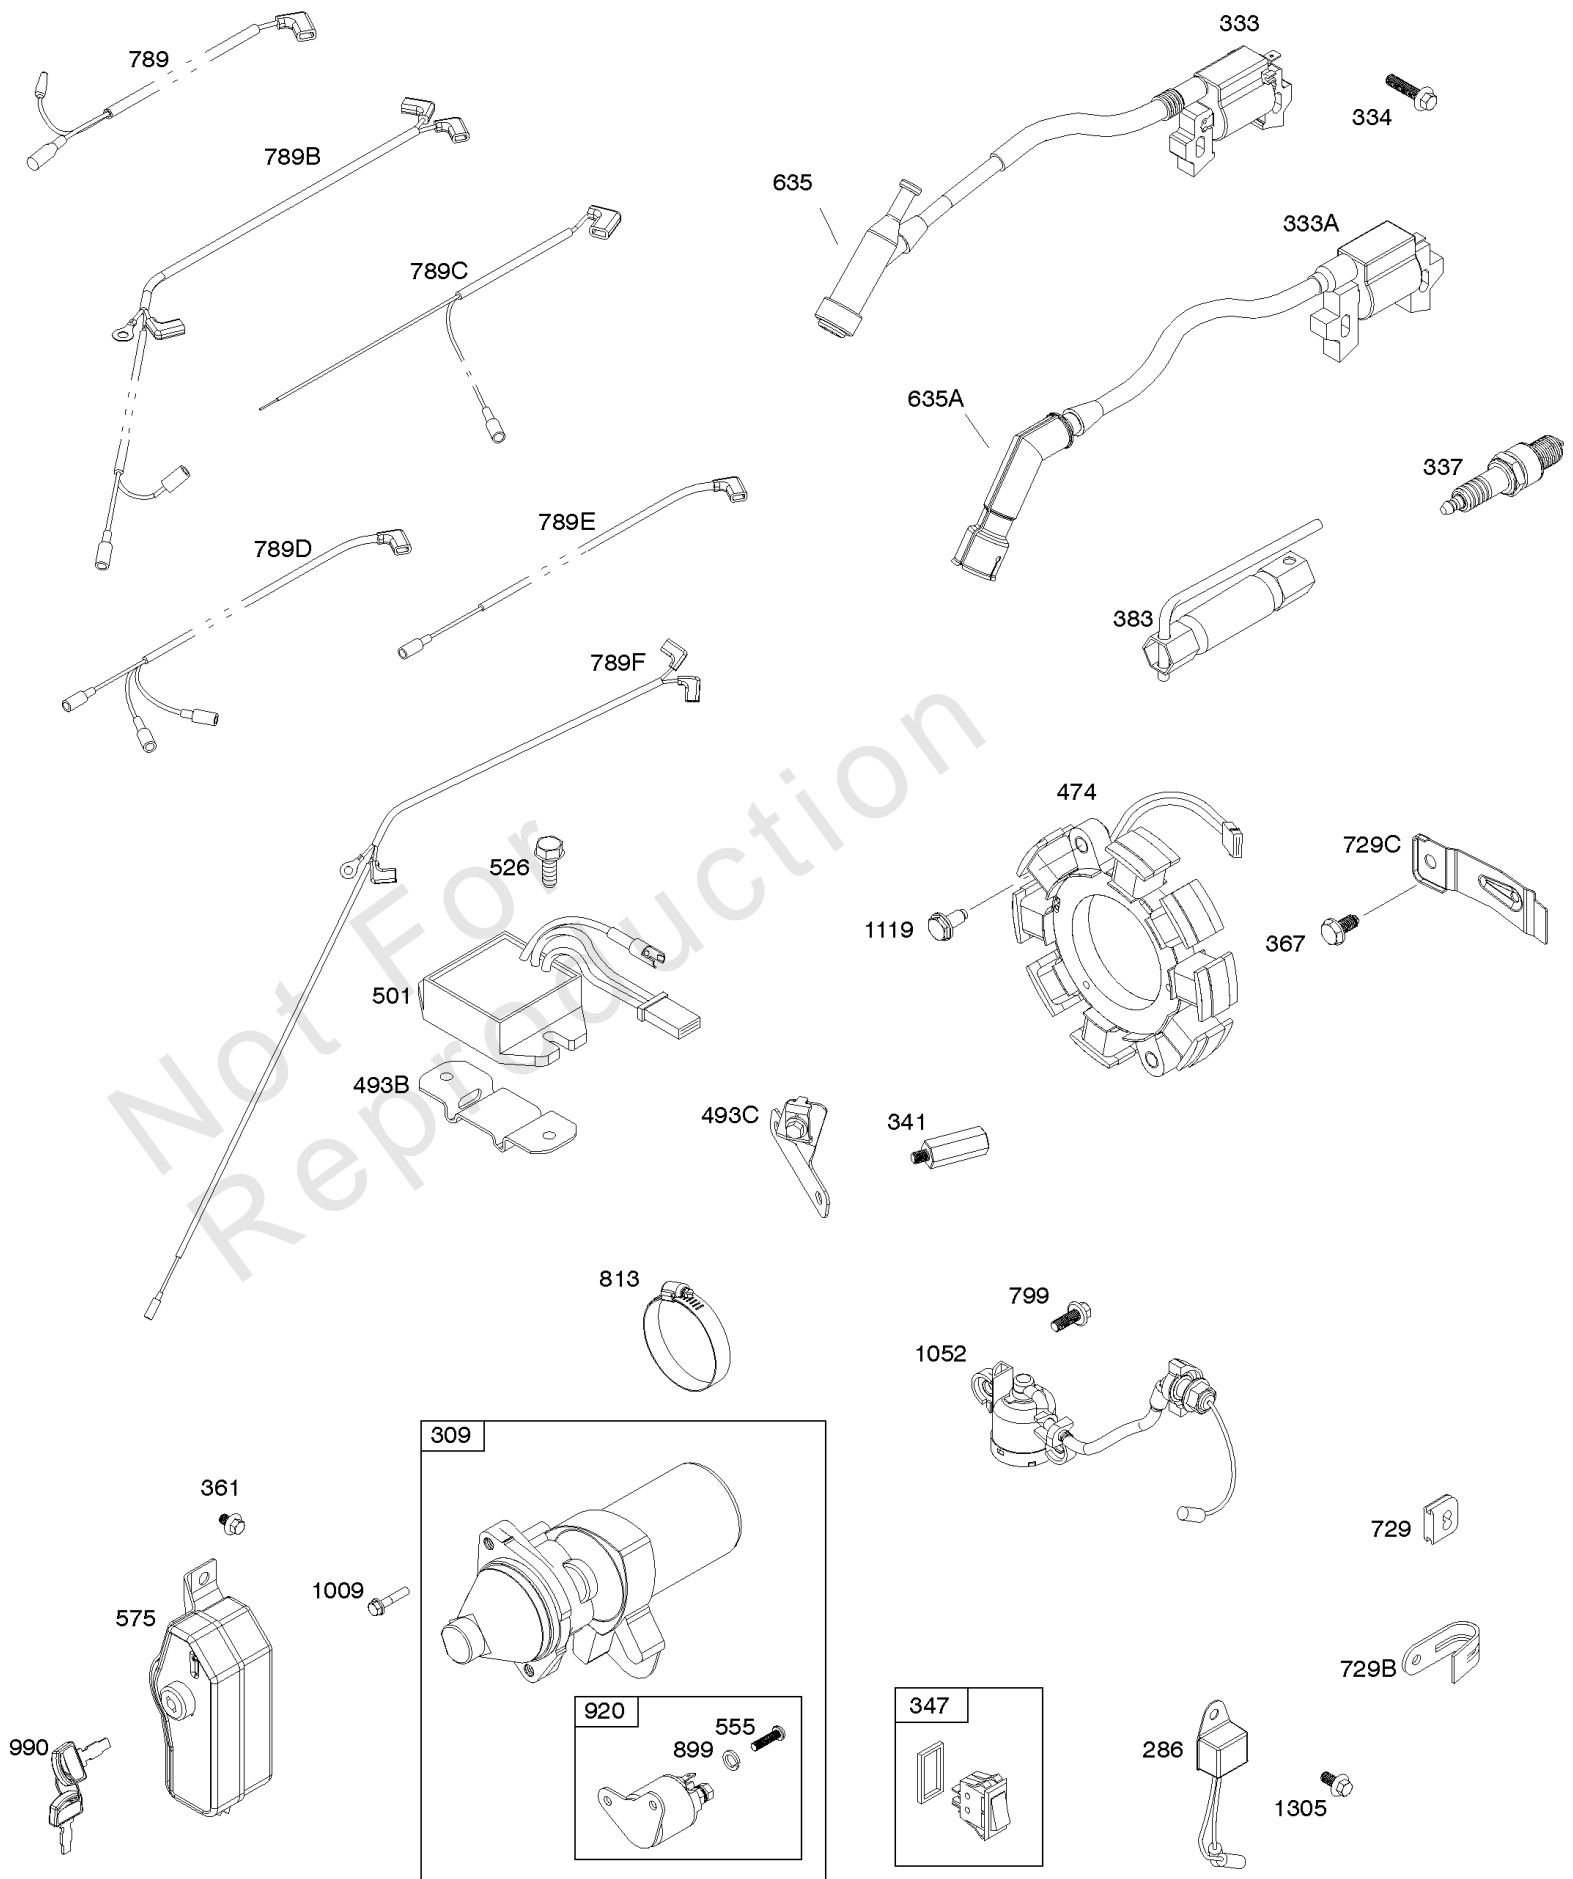

Alternator, Armature, Electrical System, Ignition, Spark Plug

Mfg. No: 19N132-0019-F1

Alternator, Armature, Electrical System, Ignition, Spark Plug

REF NO	PART NO	QTY	DESCRIPTION
286	797772		MODULE, Oil Sensor
309	591780		MOTOR, Starter
333	797769		ARMATURE, Magneto
333A	798616		ARMATURE, Magneto
334	797655		SCREW -(Magneto Armature)
337	798615		PLUG, Spark
341	591341		STUD -(Mounting Bracket)
347	797340		SWITCH, Rocker
361	798618		SCREW -(Starting Switch)
367	798618		SCREW -(Wire Clip)
383	19576S		WRENCH, Spark Plug
493B	691177		BRACKET, Mounting
493C	591342		BRACKET, Mounting
501	845907		REGULATOR
526	690297		SCREW -(Regulator)
555	799532		SCREW -(Starter Solenoid)
575	593734		SWITCH, Starting
635	797658		BOOT, Spark Plug
635A	797685		BOOT, Spark Plug
729	797750		CLIP, Wire
729B	592311		CLIP, Wire
729C	593137		CLIP, Wire
789B	593082		HARNESS, Wiring
799	798975		SCREW -(Oil Sensor)
813	590392		CLAMP
899	799642		WASHER -(Starter Solenoid)
920	799481		SOLENOID, Starter
990	590996		SET, Key
1009	593136		SCREW -(USE REFERENCE 697 ONLY)
1052	797771		SENSOR, Oil
1119	799845		SCREW -(Alternator)
1305	798618		SCREW -(Oil Sensor Module)