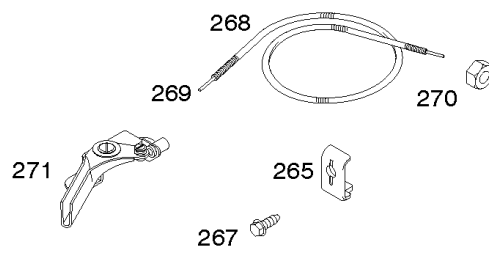

Controls, Governor Spring

REF NO	PART NO	QTY	DESCRIPTION
98	592978		KIT, Idle Speed
188	798618		SCREW -(Control Bracket)
202	591834		LINK, Mechanical Governor
209	797843		SPRING, Governor
211	799927		SPRING, Governed Idle
222	591810		BRACKET, Control
222E	593105		BRACKET, Control
232	797809		SPRING, Governor Link
265	691024		CLAMP, Casing
267	699492		SCREW -(Casing Clamp)
268	691025		CASING, Control Wire -(Cut To Required Length)
269	691026		WIRE, Control -(Cut To Required Length)
270	691027		NUT -(Control Wire Casing)
271	691028		LEVER, Control
485	797339		KNOB, Control
621	692310		SWITCH, Stop
1012	590378		RETAINER, Link