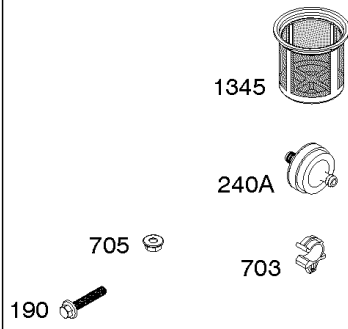

Exhaust System, Fuel Supply

REF NO	PART NO	QTY	DESCRIPTION
187B	593721		LINE, Fuel
190	590964		SCREW -(Fuel Tank)
240A	394358S		FILTER-FUEL
300A	593090		MUFFLER
300B	192569GS		MUFFLER
300D	593128		MUFFLER
346	B5763GS		SCREW -(10-32 x 3/8) (Spark Arrestor)
436	593089		MANIFOLD, Exhaust
529	799933		GROMMET -(Fuel Tank)
601	791850		CLAMP, Hose
676	590953		DEFLECTOR, Muffler
676B	697816		DEFLECTOR, Muffler
677	699203		SCREW -(Muffler Deflector)
677B	699776		SCREW -(Muffler Deflector)
703	590967		CLIP -(Fuel Hose)
705	590965		NUT -(Fuel Tank)
725	595432		SHIELD, Heat
819	798618		SCREW -(Muffler Bracket)
832A	593091		GUARD, Muffler
832B	595453		GUARD, Muffler
832D	595434		GUARD, Muffler
832C	595433		GUARD, Muffler
836A	798976		SCREW -(Muffler Guard)
836B	595455		SCREW -(Muffler Guard)
863A	593733		BRACKET, Muffler
883	797770		GASKET, Exhaust
883A	799797		GASKET, Exhaust
957	794641		CAP, Fuel Tank
957A	799324		CAP, Fuel Tank
972	593095		TANK, Fuel
972A	593720		TANK, Fuel
994	790153		ARRESTOR, Spark
994A	594233		ARRESTOR, Spark
994B	796399		ARRESTOR, Spark
994C	595454		ARRESTOR, Spark
1177	590965		NUT -(Muffler)
1302	590457		WASHER -(Muffler Guard)
1302A	593727		WASHER -(Muffler Guard)
1345	792917		FILTER, Filler Neck
1509	797346		OUTLET, Tank