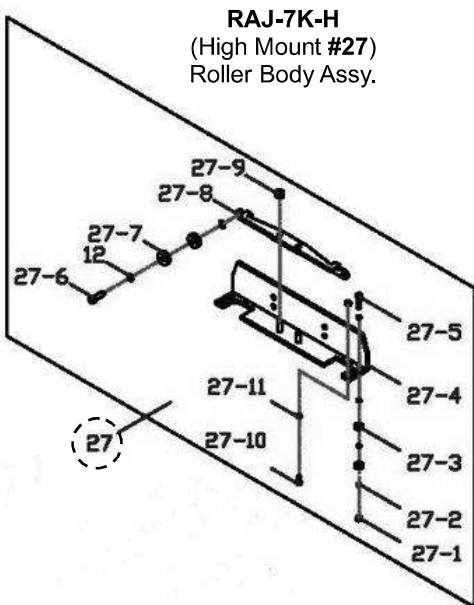

EXPLODED VIEW

PARTS LIST

ITEM	Tux P/N	M-Ref P/N	DESCRIPTION	QTY
1	RAJ7K-001	LJ01-00007-000	Rubber Block	2
2	RAJ7K-002	LJ01-02000-000	Sliding Arm	2
3	RAJ7K-003	LJ01-08000-000	Arm Weldment	1
4	RAJ7K-004	LJ01-00005-000	Side Curtain	2
5	RAJ7K-005	LJ01-00004-000	Screw, M6 x 8mm	18
6	RAJ7K-006	LJ01-00009-000	Shaft #3	1
7	RAJ7K-007	LJ01-00001-000	Slide Block #1	4
8	RAJ7K-008	LJ01-00006-000	Slide Block #2	2
9	RAJ7K-009	LJ01-07000-000	Inner scissor	1
10	RAJ7K-010	LJ01-03000-000	Outer scissor	1
11	RAJ7K-011	5202-00010-000	Nut, M10	10
12	RAJ7K-012	5301-00010-000	Flat Washer, D10	18
13	RAJ7K-013	5101-10024-000	Bolt, M10 x 24mm	2
14	RAJ7K-014	LJ01-00011-000	Hydraulic Hose	1
15	RAJ7K-015	LJ01-00003-000	Threaded Pin, M6 x 10mm	2
16	RAJ7K-016	LJ01-00002-000	Shaft #1	1
17	RAJ7K-017	LJ01-04000-000	Hydraulic Cylinder	1
18	RAJ7K-018	LJ01-00012-000	Shaft #4	1
19	RAJ7K-019	LJ01-01100-001	Roller Body Frame	2
20	RAJ7K-020	LJ01-09000-000	Base Weldment	1
21	AP-10K	QY030S-00	Air-Hydraulic Pump	1
22	RAJ7K-022	LJ01-06000-000	Safety Latch & Handle (A)	1
23	RAJ7K-023	5301-00016-000	Flat Washer, D16	2
24	RAJ7K-024	5202-00016-000	Nut, M16	2
25	RAJ7K-025	LJ01-05000-000	Safety Latch (B)	1
26	RAJ7K-026	LJ01-00008-000	Shaft #2	1
27	RAJ-H-SLDRASY	LJ04-01000-H00	(High Mount) Roller Body Assy.	2
29	RAJ-L-SLDRASY	LJ04-02000-H00	(Low Mount) Roller Body Assy.	2
31	RAJ7K-031	5104-08016-000	Bolt, M8 x 16mm	4