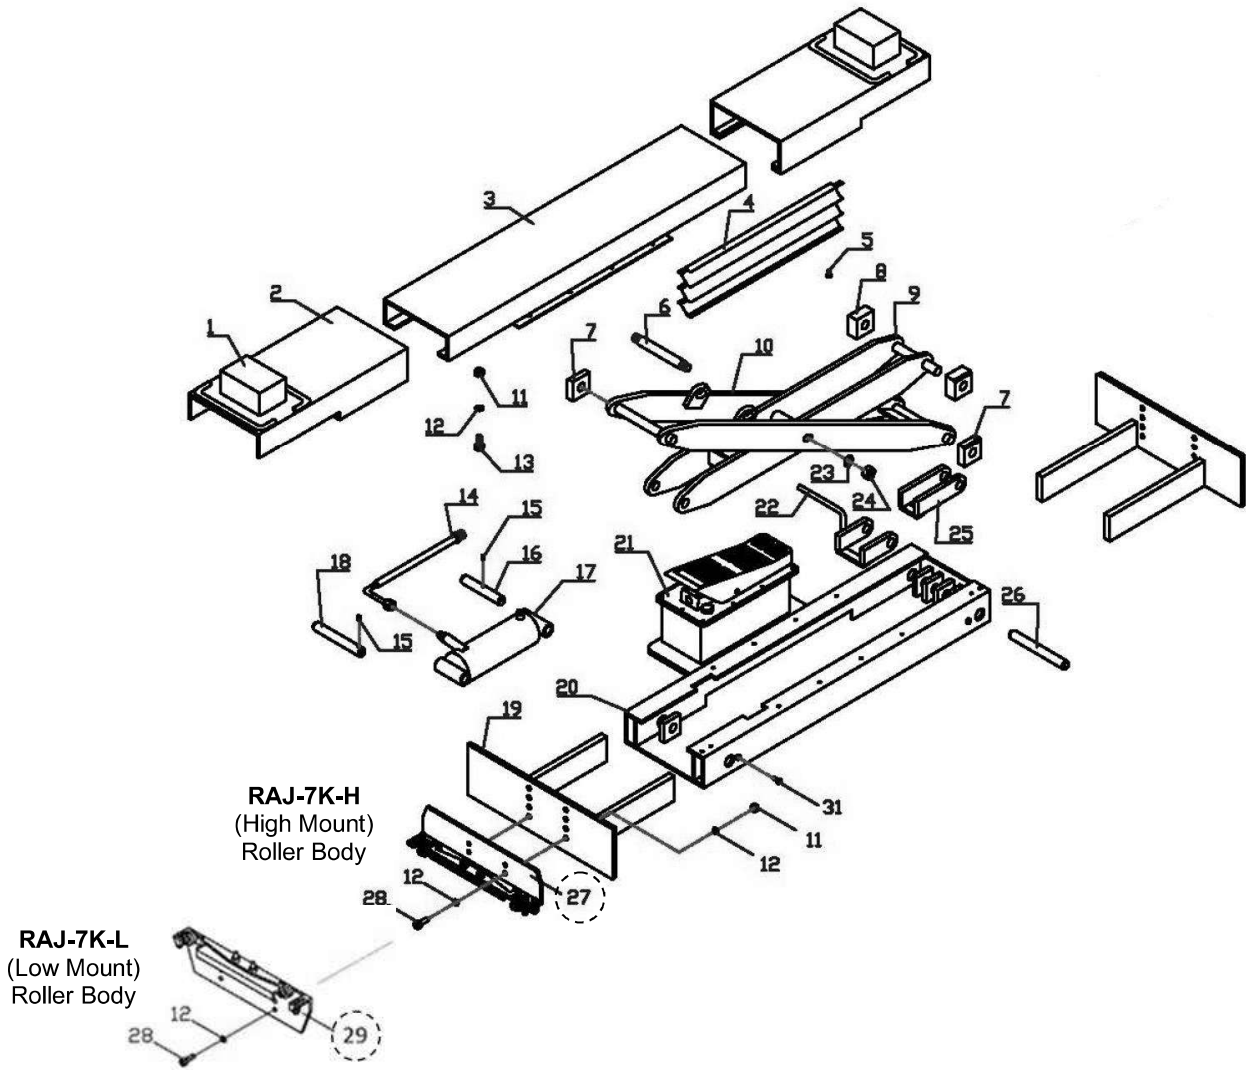

EXPLODED VIEW

PARTS LIST

ITEM	Tux P/N	M-Ref P/N	DESCRIPTION	QTY
1	RAJ7K-001	LJ01-00007-000	Rubber Block	2
2	RAJ7K-002	LJ01-02000-000	Sliding Arm	2
3	RAJ7K-003	LJ01-08000-000	Arm Weldment	1
4	RAJ7K-004	LJ01-00005-000	Side Curtain	2
5	RAJ7K-005	LJ01-00004-000	Screw, M6 x 8mm	18
6	RAJ7K-006	LJ01-00009-000	Shaft #3	1
7	RAJ7K-007	LJ01-00001-000	Slide Block #1	4
8	RAJ7K-008	LJ01-00006-000	Slide Block #2	2
9	RAJ7K-009	LJ01-07000-000	Inner scissor	1
10	RAJ7K-010	LJ01-03000-000	Outer scissor	1
11	RAJ7K-011	5202-00010-000	Nut, M10	10
12	RAJ7K-012	5301-00010-000	Flat Washer, D10	18
13	RAJ7K-013	5101-10024-000	Bolt, M10 x 24mm	2
14	RAJ7K-014	LJ01-00011-000	Hydraulic Hose	1
15	RAJ7K-015	LJ01-00003-000	Threaded Pin, M6 x 10mm	2
16	RAJ7K-016	LJ01-00002-000	Shaft #1	1
17	RAJ7K-017	LJ01-04000-000	Hydraulic Cylinder	1
18	RAJ7K-018	LJ01-00012-000	Shaft #4	1
19	RAJ7K-019	LJ01-01100-001	Roller Body Frame	2
20	RAJ7K-020	LJ01-09000-000	Base Weldment	1
21	AP-10K	QY030S-00	Air-Hydraulic Pump	1
22	RAJ7K-022	LJ01-06000-000	Safety Latch & Handle (A)	1
23	RAJ7K-023	5301-00016-000	Flat Washer, D16	2
24	RAJ7K-024	5202-00016-000	Nut, M16	2
25	RAJ7K-025	LJ01-05000-000	Safety Latch (B)	1
26	RAJ7K-026	LJ01-00008-000	Shaft #2	1
27	RAJ-H-SLDRASY	LJ04-01000-H00	(High Mount) Roller Body Assy.	2
29	RAJ-L-SLDRASY	LJ04-02000-H00	(Low Mount) Roller Body Assy.	2
31	RAJ7K-031	5104-08016-000	Bolt, M8 x 16mm	4