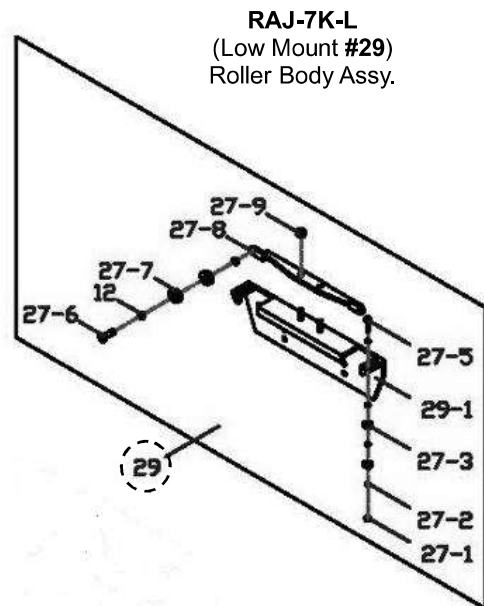

EXPLODED VIEW

PARTS LIST

ITEM	Tux P/N	M-Ref P/N	DESCRIPTION	QTY
1	RAJ7K-001	LJ01-00007-000	Rubber Block	2
2	RAJ7K-002	LJ01-02000-000	Sliding Arm	2
3	RAJ7K-003	LJ01-08000-000	Arm Weldment	1
4	RAJ7K-004	LJ01-00005-000	Side Curtain	2
5	RAJ7K-005	LJ01-00004-000	Screw, M6 x 8mm	18
6	RAJ7K-006	LJ01-00009-000	Shaft #3	1
7	RAJ7K-007	LJ01-00001-000	Slide Block #1	4
8	RAJ7K-008	LJ01-00006-000	Slide Block #2	2
9	RAJ7K-009	LJ01-07000-000	Inner scissor	1
10	RAJ7K-010	LJ01-03000-000	Outer scissor	1
11	RAJ7K-011	5202-00010-000	Nut, M10	10
12	RAJ7K-012	5301-00010-000	Flat Washer, D10	18
13	RAJ7K-013	5101-10024-000	Bolt, M10 x 24mm	2
14	RAJ7K-014	LJ01-00011-000	Hydraulic Hose	1
15	RAJ7K-015	LJ01-00003-000	Threaded Pin, M6 x 10mm	2
16	RAJ7K-016	LJ01-00002-000	Shaft #1	1
17	RAJ7K-017	LJ01-04000-000	Hydraulic Cylinder	1
18	RAJ7K-018	LJ01-00012-000	Shaft #4	1
19	RAJ7K-019	LJ01-01100-001	Roller Body Frame	2
20	RAJ7K-020	LJ01-09000-000	Base Weldment	1
21	AP-10K	QY030S-00	Air-Hydraulic Pump	1
22	RAJ7K-022	LJ01-06000-000	Safety Latch & Handle (A)	1
23	RAJ7K-023	5301-00016-000	Flat Washer, D16	2
24	RAJ7K-024	5202-00016-000	Nut, M16	2
25	RAJ7K-025	LJ01-05000-000	Safety Latch (B)	1
26	RAJ7K-026	LJ01-00008-000	Shaft #2	1
27	RAJ-H-SLDRASY	LJ04-01000-H00	(High Mount) Roller Body Assy.	2
29	RAJ-L-SLDRASY	LJ04-02000-H00	(Low Mount) Roller Body Assy.	2
31	RAJ7K-031	5104-08016-000	Bolt, M8 x 16mm	4