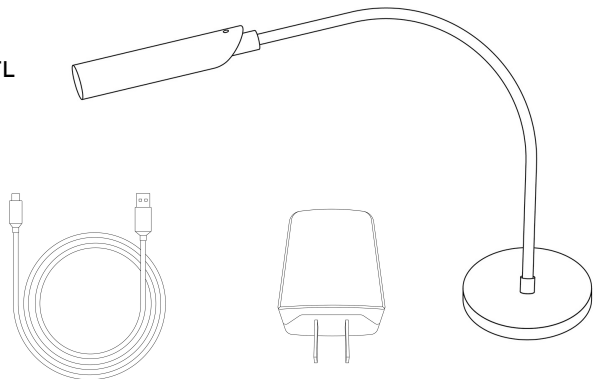

RELIABLE. RIGHT THERE WITH YOU.

At Reliable, we do what we love, and take pride in doing it right. You want what's best for the people, places and things that matter in your life - to live brighter and work smarter. So do we. From the start, we approach every product with a craftsman's attention to detail and passion for making it right. Quality, functionality, design and customer service play an equally important part in delivering what's right for you.

The UberLight Flex™ 4100TL/4200TL LED task light is no exception. Using energy efficient LEDs, 9 optional setting for light color and intensity, and a flexible arm that can maneuver into virtually any shape, the 4100TL/4200TL is both friendly for the environment, and practical use.

For your safety and to fully enjoy the advantages of this product, please take a minute to read the important safety instructions below. Keep this manual handy and review the product warranty for your reference.

WHAT'S IN THE BOX

1. Uberlight Flex 4100TL/4200TL with base
2. USB cable
3. USB wall plug