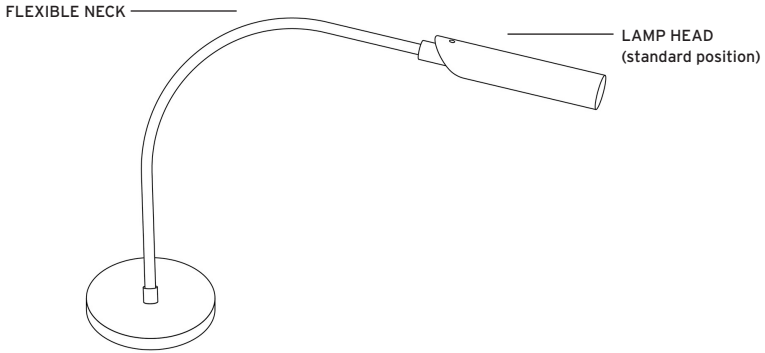

IMPORTANT

To set the light at different positions - bend any part of the "FLEXIBLE NECK" to move it. Never apply force to the "LAMP HEAD" to redirect the light. The "LAMP HEAD" can be gently adjusted downward from the "standard position" by 90 degrees and side-to-side by 270 degrees.