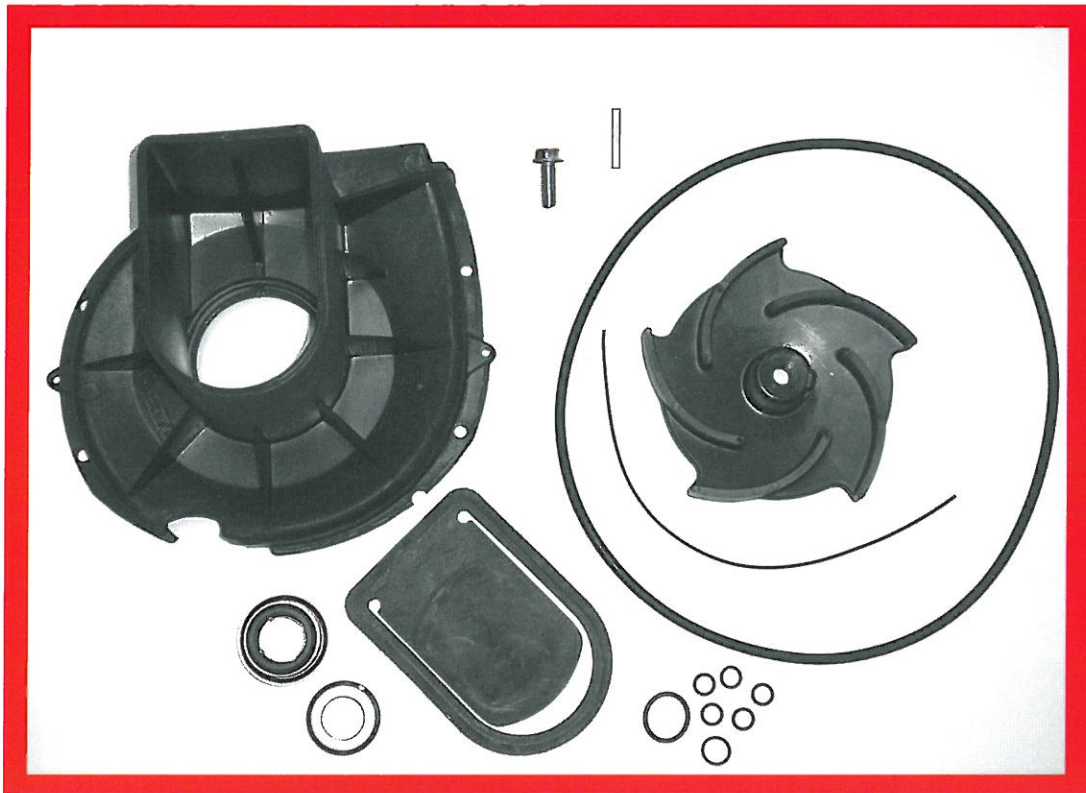

PACER

PACER REBUILD KITS

SERIES 'S' PUMP REBUILD KITS

SHIPPING WEIGHT = 3 lbs. CARTON SIZE 8"x8"x6"

Part No.: **P-58-702EP-P** Contains: 1 ea. 58-0702 30 volute, 58-0704 30 impeller, 58-0005 seal kit, 58-0716 10 impeller screw and 58-0718 key stock: Fits pump models: SEB2PL, SE2PL, SE2AL and SE2FL.

UPC# 0 95616 70240 0

Part No. **P-58-702EP-U** Contains: 1 ea. 58-0702 30 volute, 58-0706 30 impeller, 58-0005 seal kit, 58-0716 10 impeller screw and 58-0718 key stock: Fits pump models: SEB2UL, SE2UL, SE2CL, SE2IL and SE3NL.

UPC# 0 95616 70242 4

Part No. **P-58-954EP-Y** Contains: 1 ea. 58-0954 30 volute, 58-0974 30 impeller, 58-0005 seal kit, 58-0716 10 impeller screw and 58-0718 key stock: Fits pump models: SEB2YL, SE2YL and SE2HL.

UPC# 0 95616 95447 2

Part No. **P-58-977EP-RS** Contains: 1 ea. 58-0977 30 volute, 58-0975 30 impeller, 58-0005 seal kit, 58-0716 10 impeller screw and 58-0718 key stock: Fits pump models: SE2RL, SE3SL, SE2JL and SE3LL.