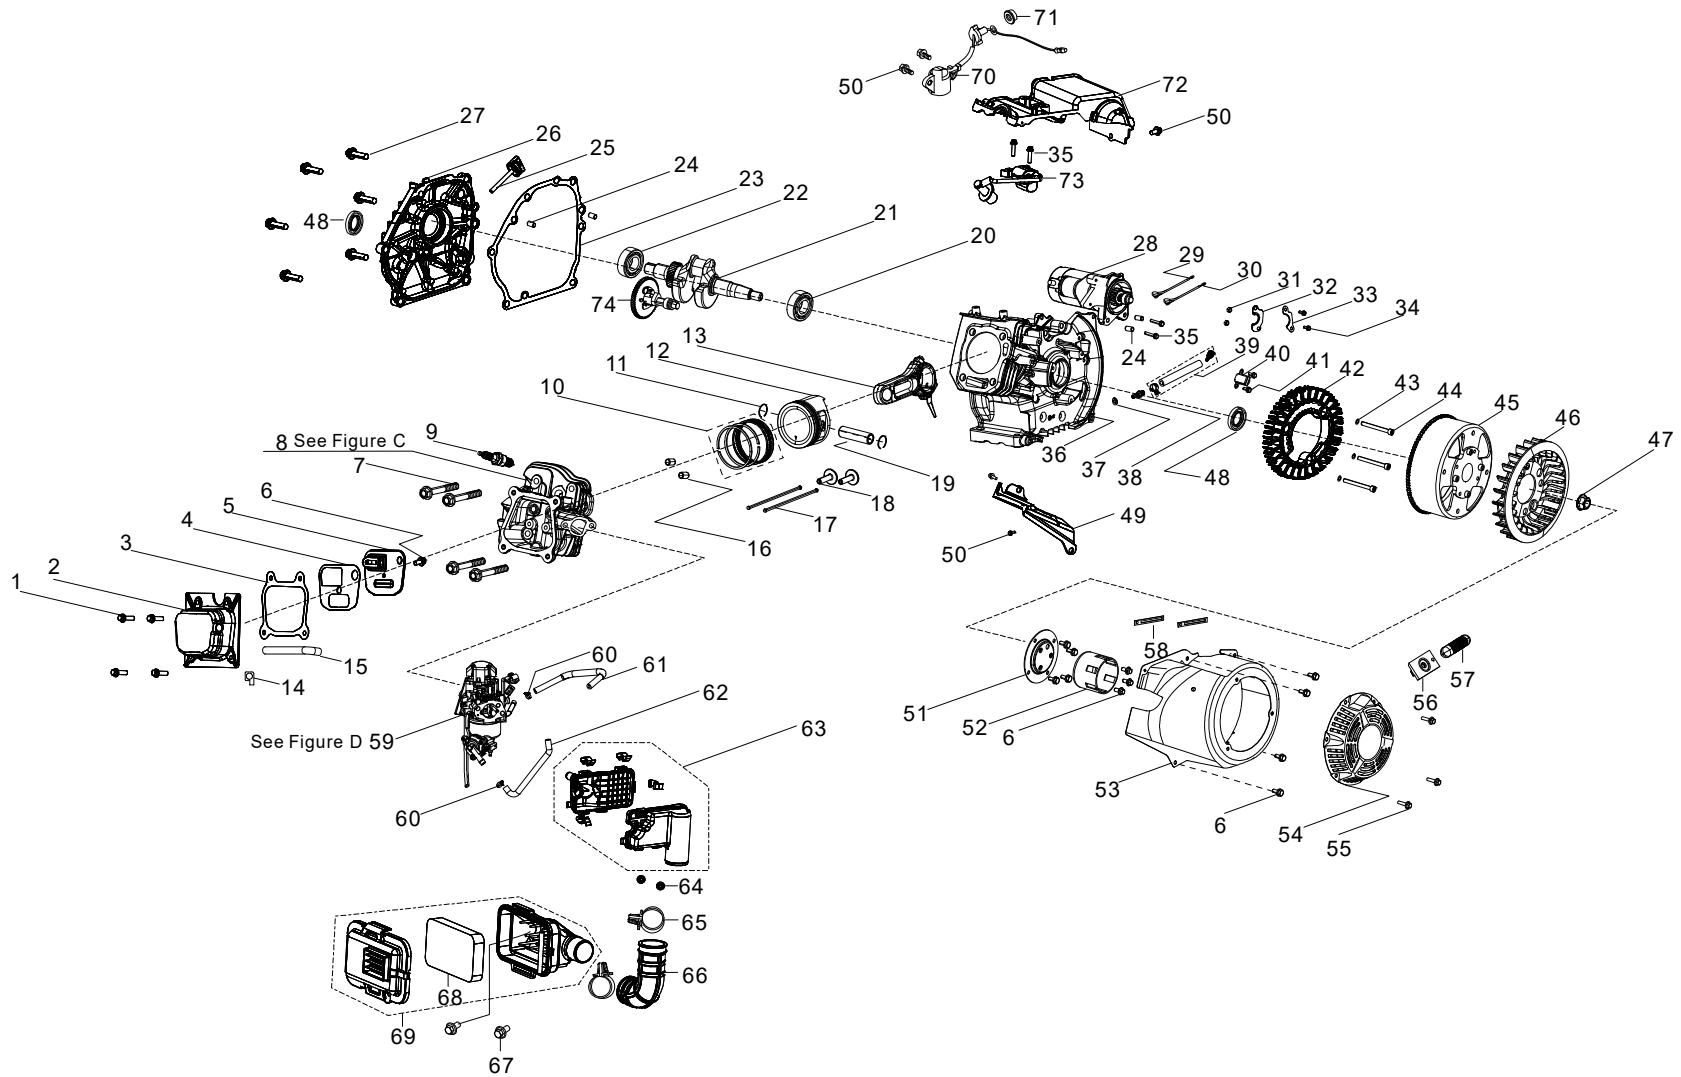

# ENGINE PARTS DIAGRAM

Figure B

**ENGINE PARTS LIST**

#	Part Number	Description	Qty.
1	90001-0620-01A0	Hexagon Flange Bolt, M6 x 20, Blue White Zinc	4
2	12410-Z1D0110-00A0	Cylinder Head Cover Subassembly, Blue White Zinc	1
3	12004-Z1D0110-0000	Cylinder Head Cover Gasket	1
4	11332-Z1D0110-0000	Gasket, Breather Groove Cover	1
5	11320-Z1D0110-0000	Assembly, Breather	1
6	90001-0612-01A0	Hexagon Flange Bolt, M6 x 12, Blue White Zinc	12
7	12003-Z010110-00A0	Cylinder Head Bolt, M8 x 60, Black Zinc	4
8	200991-QGT-C	Cylinder Head - See Figure C	1
9	30010-Z010110-00A0	Spark Plug, F6RTC	1
10	13200-Z140210-00A9	Piston Ring Assembly	1
11	13122-Z010110-0000	Piston Pin Clip	2
12	13111-Z950110-00A9	Piston	1
13	13010-Z950110-00A0	Connecting Rod	1
14	90804-Y5Z0210-0001	Stop Block	1
15	17004-Z1D0110-0000	Tube, Breather	1
16	90502-1114-00A0	Pin, Ø11 x 14	2
17	14071-Z950110-0000	Valve Lifter	2
18	14081-Z040110-00A0	Valve Tappet	2
19	13121-Z010110-0000	Piston Pin, Ø18 x Ø54	1
20	90547-6305-00A1	Bearing	1
21	13300-Z1D0110-0000	Crankshaft Assembly	1
22	90547-0205-00A0	Bearing	1
23	11001-Z010120-0000	Crankcase Gasket	1
24	90502-0812-00A0	Pin, Ø8 x 12	4
25	15010-Z010130-Q200	Oil Dipstick Subassembly	1
26	11411-Z1D0110-00A0	Crankcase Cover	1
27	90001-0832-01A0	Flange Bolt, M8 x 32, Blue White Zinc	6