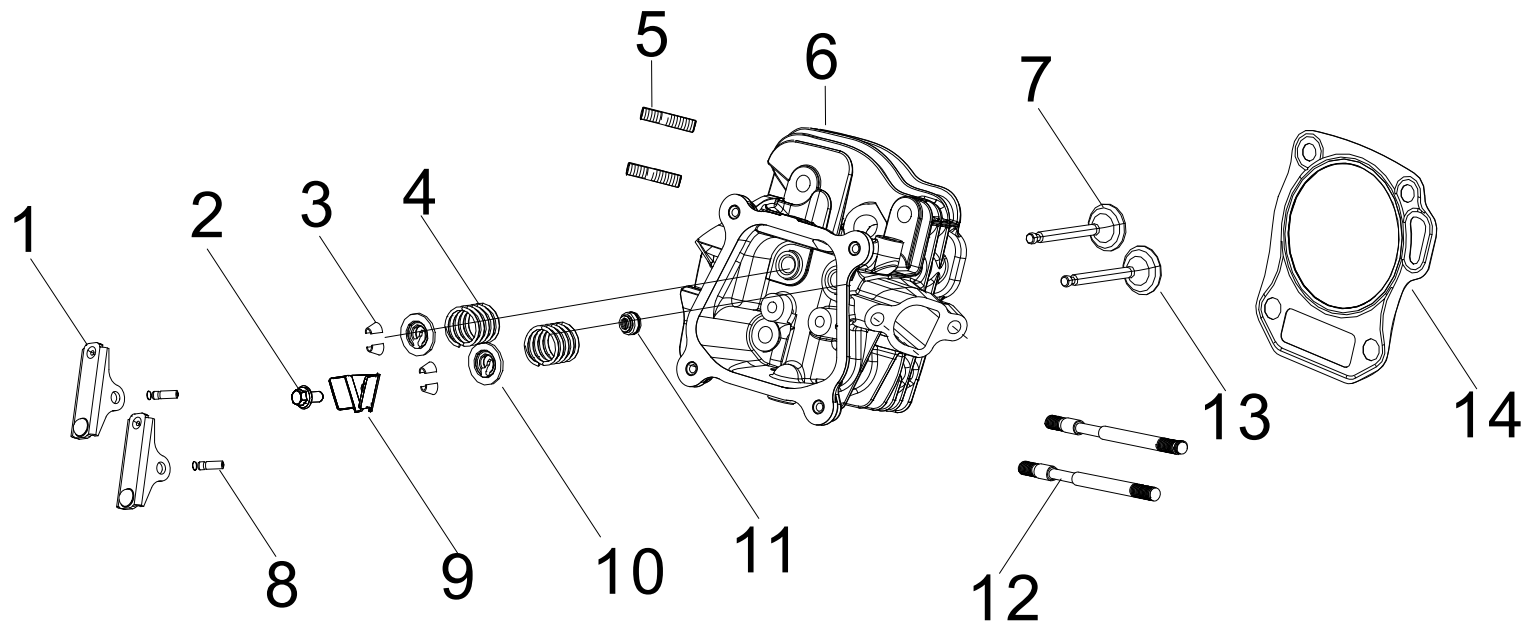

## CYLINDER HEAD DIAGRAM

Figure C

**CYLINDER HEAD PART LIST**

#	Part Number	Description	Qty.
1	14310-Z950110-0000	Valve Rocker Subassembly	2
2	90001-0612-01A0	Hexagon Flange Bolt, M6 x 12, Blue White Zinc	1
3	12109-Z810110-0000	Valve Lock Clamp	4
4	12103-Z010110-00A0	Valve Spring, Ø20 x 1.8 x 30.5	2
5	90203-Z010110-0000	Stud, M8 x 34, Black Zinc	2
6	12140-Z950310-00A0	Cylinder Head Subassembly	1
7	12121-Z950110-0000	Exhaust Valve	1
8	14318-Z950110-0000	Valve Rocker Shaft Subassembly	2
9	12419-Z950310-00A0	Pin Plate, Cylinder Head Cover	1
10	12112-Z810210-00A0	Valve Spring Retainer	2
11	12101-Z810210-0000	Seal Guide	1
12	90207-Z330210-0000	Stud, M6 x 105, Black Zinc	2
13	12111-Z950110-0000	Inlet Valve	1
14	12131-Z950210-0000	Cylinder Head Gasket	1

# FRAME ASSEMBLY DIAGRAM

Figure E

**FRAME ASSEMBLY PART LIST**

#	Part Number	Description	Qty.
1	90341-Y2D0210-00A0	Nylon Nut, M6, Blue White Zinc	2
2	90408-Y840210-00A0	Flat Washer, Ø18 x 6.5 x 1.5, White Zinc	2
3	54122-YBW0110-H700	Left Seat 2, Handle Tube Connector	1
4	90412-YBW0110-Q200	Flat Washer, Ø12.2 x 27 x 2	2
5	90412-YBW0210-01A0	Flat Washer, Ø13 x 25 x 1, White Zinc	6
6	94101-YBW0110-01A0	Position Block, Ø12.2 x 25 x 1, Blue White Zinc	2
7	90419-YBW0110-0300	Washer, Butterfly, Ø12.2 x 25 x 1x 2, Black Zinc	4
8	54113-YBW0120-00A0	Left Seat 1, Handle Tube Connector	1
9	26231-YBW0110-00A0	Shaft, Fixed Axis, Black Zinc	2
10	90001-0610-03	Hexagon Flange Bolt, M6 x 10, Black Zinc	4
11	90001-0616-01A0	Hexagon Flange Bolt, M6 x 16, White Zinc	4
12	54113-YBW0220-00A0	Right Seat 1, Handle Tube Connecting	1
13	54122-YBW0210-H700	Right Seat 2, Handle Tube Connecting	1
14	51100-YJR0210-H7A0	Frame Assembly	1