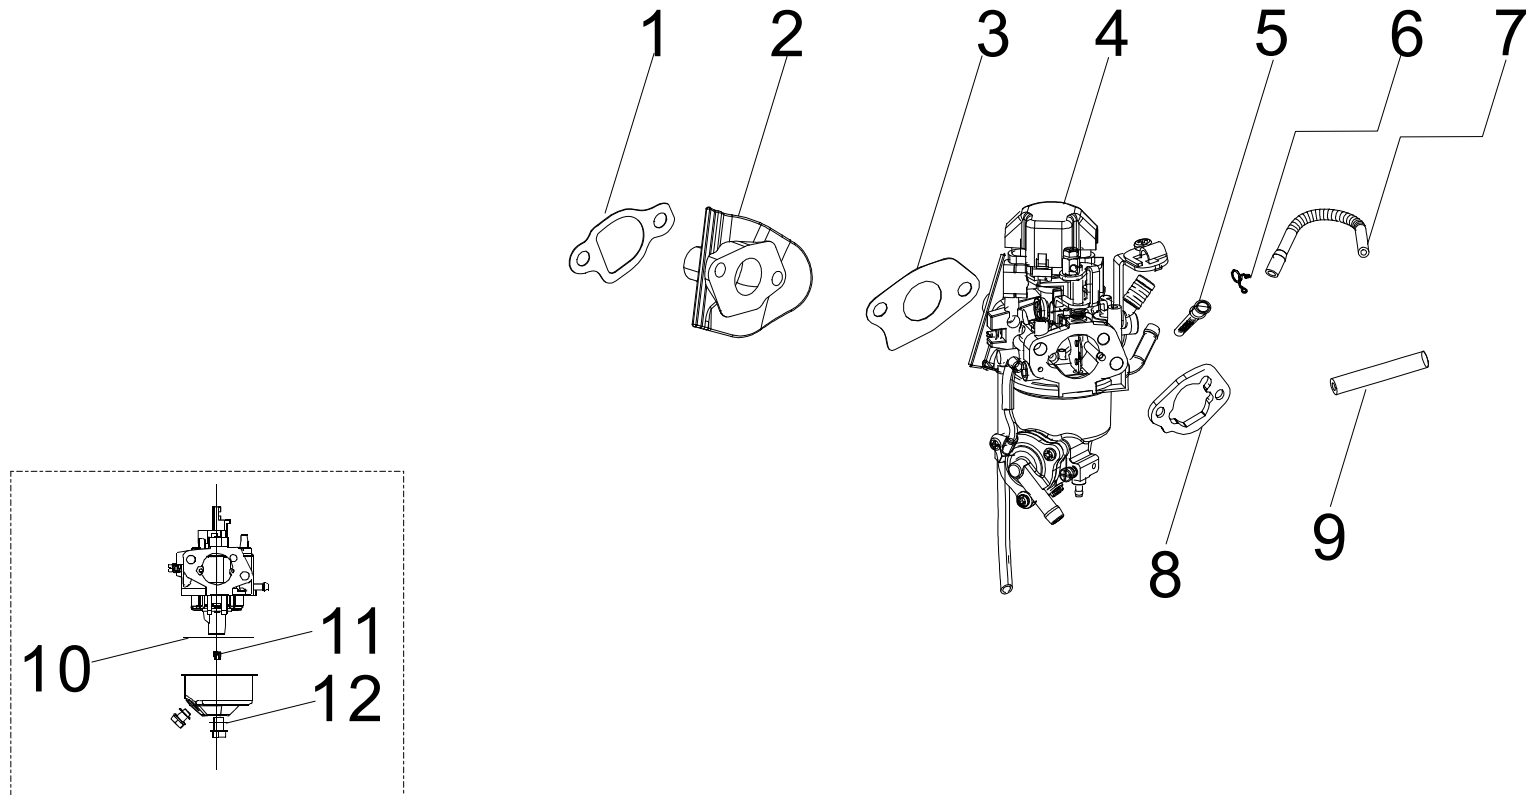

# CARBURETOR DIAGRAM

Figure D

**CARBURETOR PART LIST**

#	Part Number	Description	Qty.
1	16002-Z950110-0000	Carburetor Insulator Gasket	1
2	16003-Z1D0110-0000	Carburetor Insulator Plate	1
3	16001-Z010110-0000	Carburetor Gasket	1
4	16100-Z3R0310-00A0	Carburetor Assembly	1
5	16652-Z800110-00A0	Fuel Filter	1
6	90685-Z080210-0000	Clamp, Ø9 x Ø0.8 x 8, Army Green Zinc	1
7	90686-YBW0310-00M0	Fuel Pipe, Ø4.5 x Ø8.5 x 260	1
8	17001-Z1D0110-0000	Air Cleaner Gasket	1
9	30431-YBW0210-0000	Rubber Sleeve	1
10	16112-Z010110-0000	Seal Ring, Float	1
11	16161-Z152410-00A0	Main Jet (83#), Standard	1
	16161-Z152210-00A0	Main Jet (81#), Altitude 3000-6000 Feet	-
	16161-Z152010-00A0	Main Jet (79#), Altitude 6000-8000 Feet	-
12	90681-Z010610-0000	Seal Ring	1

# FRAME ASSEMBLY DIAGRAM

Figure E

**FRAME ASSEMBLY PART LIST**

#	Part Number	Description	Qty.
1	90341-Y2D0210-00A0	Nylon Nut, M6, Blue White Zinc	2
2	90408-Y840210-00A0	Flat Washer, Ø18 x 6.5 x 1.5, White Zinc	2
3	54122-YBW0110-H700	Left Seat 2, Handle Tube Connector	1
4	90412-YBW0110-Q200	Flat Washer, Ø12.2 x 27 x 2	2
5	90412-YBW0210-01A0	Flat Washer, Ø13 x 25 x 1, White Zinc	6
6	94101-YBW0110-01A0	Position Block, Ø12.2 x 25 x 1, Blue White Zinc	2
7	90419-YBW0110-0300	Washer, Butterfly, Ø12.2 x 25 x 1x 2, Black Zinc	4
8	54113-YBW0120-00A0	Left Seat 1, Handle Tube Connector	1
9	26231-YBW0110-00A0	Shaft, Fixed Axis, Black Zinc	2
10	90001-0610-03	Hexagon Flange Bolt, M6 x 10, Black Zinc	4
11	90001-0616-01A0	Hexagon Flange Bolt, M6 x 16, White Zinc	4
12	54113-YBW0220-00A0	Right Seat 1, Handle Tube Connecting	1
13	54122-YBW0210-H700	Right Seat 2, Handle Tube Connecting	1
14	51100-YJR0210-H7A0	Frame Assembly	1