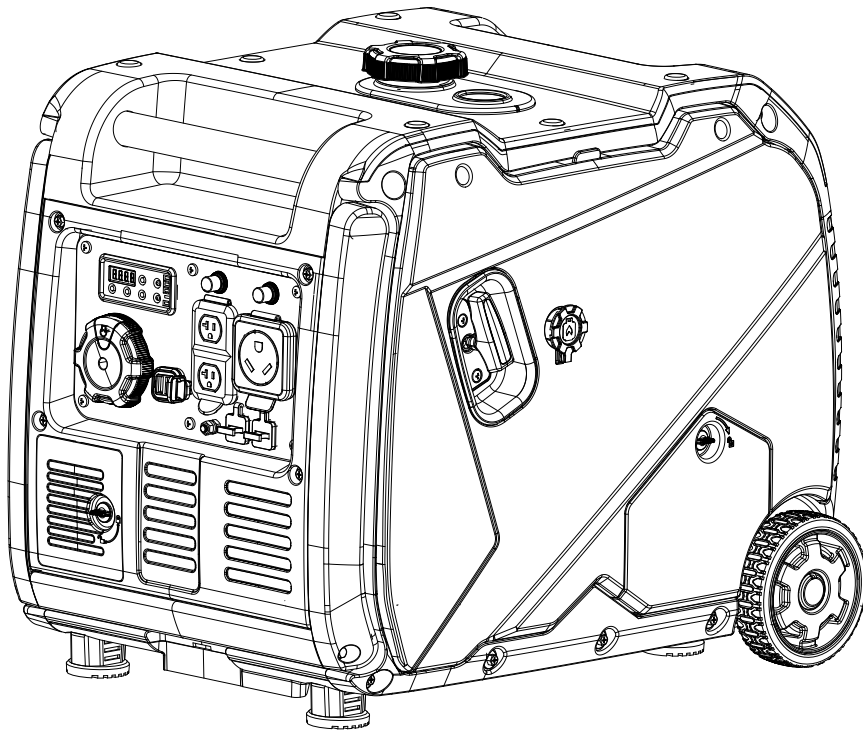

Champion Power Equipment, Inc., Santa Fe Springs, CA USA

**MODEL #200991**