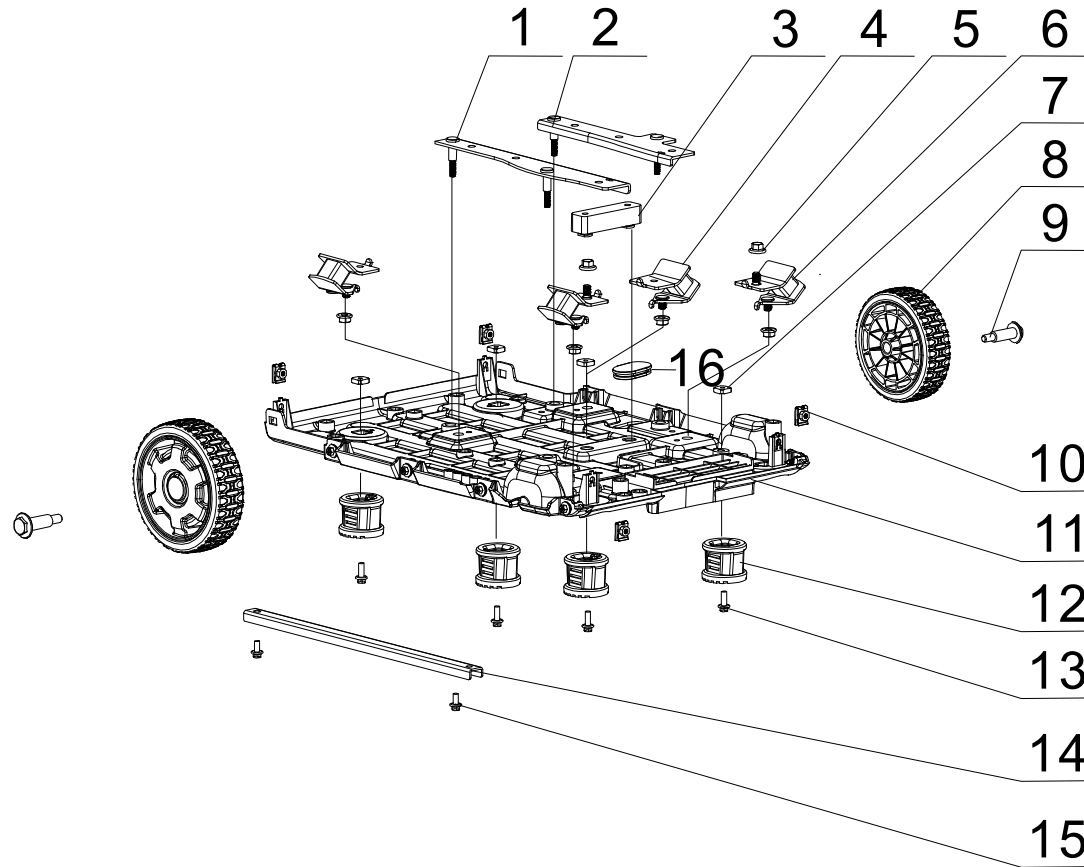

# FRAME ASSEMBLY DIAGRAM

Figure E

**FRAME ASSEMBLY PART LIST**

#	Part Number	Description	Qty.
1	90341-Y2D0210-00A0	Nylon Nut, M6, Blue White Zinc	2
2	90408-Y840210-00A0	Flat Washer, Ø18 x 6.5 x 1.5, White Zinc	2
3	54122-YBW0110-H700	Left Seat 2, Handle Tube Connector	1
4	90412-YBW0110-Q200	Flat Washer, Ø12.2 x 27 x 2	2
5	90412-YBW0210-01A0	Flat Washer, Ø13 x 25 x 1, White Zinc	6
6	94101-YBW0110-01A0	Position Block, Ø12.2 x 25 x 1, Blue White Zinc	2
7	90419-YBW0110-0300	Washer, Butterfly, Ø12.2 x 25 x 1x 2, Black Zinc	4
8	54113-YBW0120-00A0	Left Seat 1, Handle Tube Connector	1
9	26231-YBW0110-00A0	Shaft, Fixed Axis, Black Zinc	2
10	90001-0610-03	Hexagon Flange Bolt, M6 x 10, Black Zinc	4
11	90001-0616-01A0	Hexagon Flange Bolt, M6 x 16, White Zinc	4
12	54113-YBW0220-00A0	Right Seat 1, Handle Tube Connecting	1
13	54122-YBW0210-H700	Right Seat 2, Handle Tube Connecting	1
14	51100-YJR0210-H7A0	Frame Assembly	1

## WHEEL KIT DIAGRAM

Figure H

**WHEEL KIT PART LIST**

#	Part Number	Description	Qty.
1	51188HYBW0110-QCA0	Left Support, Engine	1
2	51189HYBW0110-QCA0	Right Support, Engine	1
3	50035-YBW0110-0001	Bracket, Cushion Rubber	1
4	51011HY2P0210-0000	Vibration Mount, Right, Frame	2
5	90305-0800-31	Hexagon Flange Nut, M8, White Zinc	6
6	51009HY2P0110-0000	Vibration Mount, Left, Frame	2
7	90326-Y2V0110-0000	Square Nut, M6, White Zinc	6
8	44110HYH30110-L401	5in. Wheel, Yellow	2
9	42002-YH30110-0300	Roll Pin, M8×15, Black Zinc	2
10	17199-YB00110-0000	Clip Nut, M5, White Zinc	4
11	51143HYBW0110-Q201	Plate, Bottom	1
12	51014HYBW0110-0001	Foot, Rubber	4
13	90001-0616-01A0	Hexagon Flange Bolt, M6 x 16, White Zinc	4
14	51103-YBW0110-H701	Reinforcing Plate, Black Zinc	1
15	90001-0612-01	Hexagon Flange Bolt, M6 x 12, Blue White Zinc	2
16	90722-Y2P0110-0001	Plug, End	1

# WIRING DIAGRAM