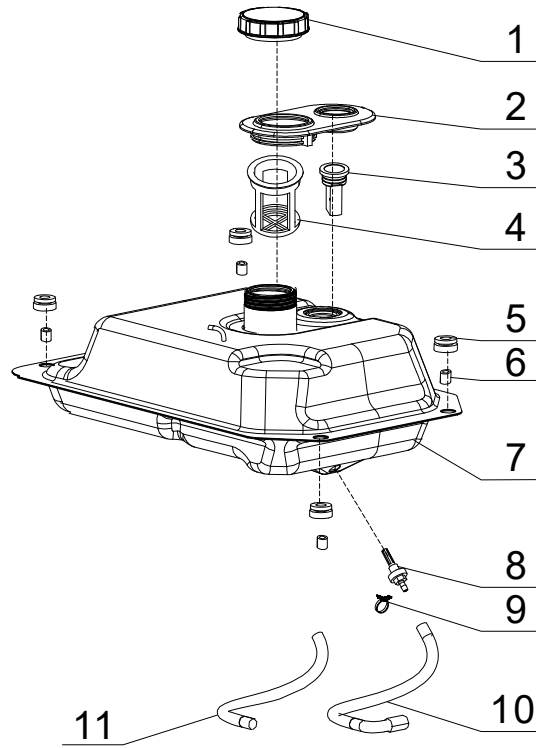

# FRAME ASSEMBLY DIAGRAM

Figure E

**FRAME ASSEMBLY PART LIST**

#	Part Number	Description	Qty.
1	90341-Y2D0210-00A0	Nylon Nut, M6, Blue White Zinc	2
2	90408-Y840210-00A0	Flat Washer, Ø18 x 6.5 x 1.5, White Zinc	2
3	54122-YBW0110-H700	Left Seat 2, Handle Tube Connector	1
4	90412-YBW0110-Q200	Flat Washer, Ø12.2 x 27 x 2	2
5	90412-YBW0210-01A0	Flat Washer, Ø13 x 25 x 1, White Zinc	6
6	94101-YBW0110-01A0	Position Block, Ø12.2 x 25 x 1, Blue White Zinc	2
7	90419-YBW0110-0300	Washer, Butterfly, Ø12.2 x 25 x 1x 2, Black Zinc	4
8	54113-YBW0120-00A0	Left Seat 1, Handle Tube Connector	1
9	26231-YBW0110-00A0	Shaft, Fixed Axis, Black Zinc	2
10	90001-0610-03	Hexagon Flange Bolt, M6 x 10, Black Zinc	4
11	90001-0616-01A0	Hexagon Flange Bolt, M6 x 16, White Zinc	4
12	54113-YBW0220-00A0	Right Seat 1, Handle Tube Connecting	1
13	54122-YBW0210-H700	Right Seat 2, Handle Tube Connecting	1
14	51100-YJR0210-H7A0	Frame Assembly	1

## FUEL TANK DIAGRAM

Figure F

**FUEL TANK PART LIST**

#	Part Number	Description	Qty.
1	16730-YH30110-Q2A0	Fuel Tank Cap	1
2	16641-YBW0110-0001	Rubber Sleeve, Fuel Fill Hole	1
3	37200-Y5V0110-00A1	Fuel Gauge	1
4	16652-Y9T0110-00A1	Fuel Filter, Ø38.5 x 70	1
5	16601-Y020120-0001	Vibration Mount 1, Ø12.5 x 16, Fuel Tank	4
6	90683-Y020110-0000	Bushing, Ø8.6 x Ø12 x 12.2, Blue White Zinc	4
7	16620-YBW0110-H7A1	Fuel Tank	1
8	16680-Y2P0110-00A1	Fuel Tank Fuel Outlet Subassembly	1
9	90685-Z020110-0000	Clamp, Ø9.5 x 0.8 x 8, Army Green Zinc	1
10	90686-YBW0210-00M1	Fuel Pipe, Ø4.5 x Ø8.5 x 130	1
11	30431-Y020110-0001	Rubber Sleeve, Fuel Pipe	1