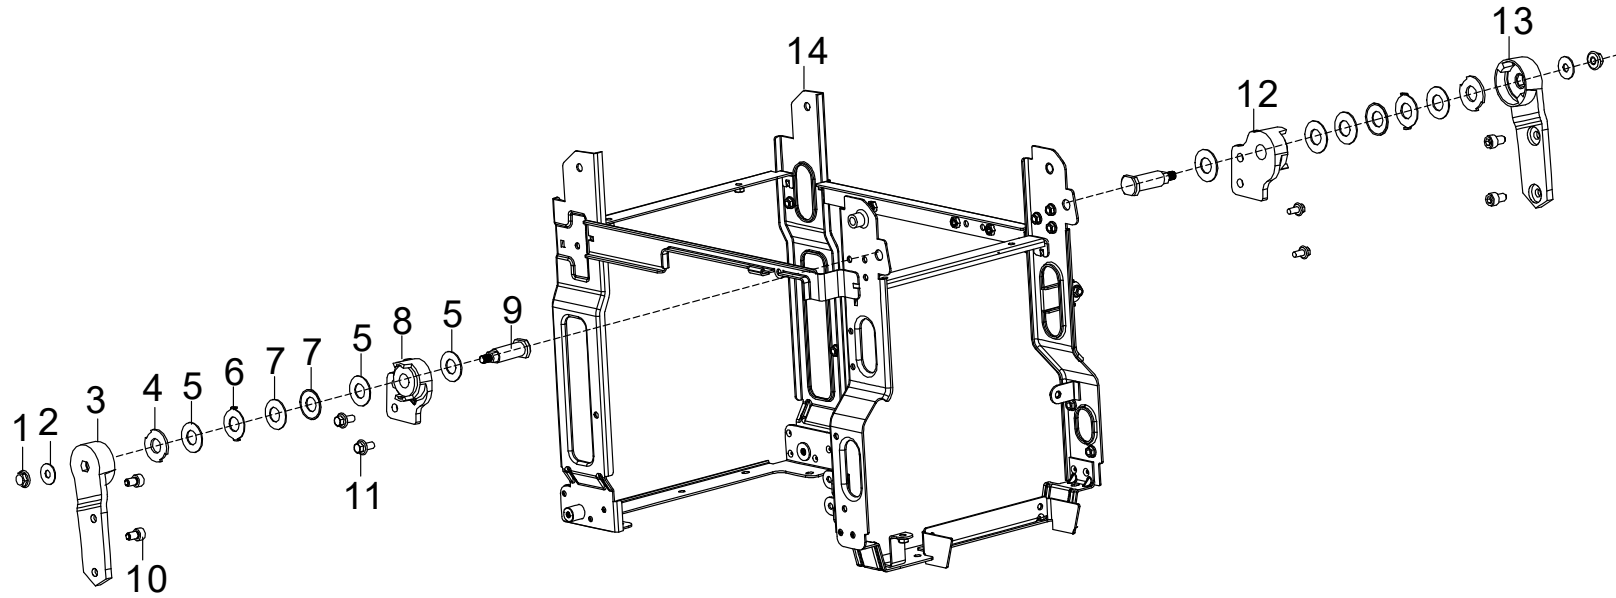

## CYLINDER HEAD DIAGRAM

Figure C

**CYLINDER HEAD PART LIST**

#	Part Number	Description	Qty.
1	14310-Z950110-0000	Valve Rocker Subassembly	2
2	90001-0612-01A0	Hexagon Flange Bolt, M6 x 12, Blue White Zinc	1
3	12109-Z810110-0000	Valve Lock Clamp	4
4	12103-Z010110-00A0	Valve Spring, Ø20 x 1.8 x 30.5	2
5	90203-Z010110-0000	Stud, M8 x 34, Black Zinc	2
6	12140-Z950310-00A0	Cylinder Head Subassembly	1
7	12121-Z950110-0000	Exhaust Valve	1
8	14318-Z950110-0000	Valve Rocker Shaft Subassembly	2
9	12419-Z950310-00A0	Pin Plate, Cylinder Head Cover	1
10	12112-Z810210-00A0	Valve Spring Retainer	2
11	12101-Z810210-0000	Seal Guide	1
12	90207-Z330210-0000	Stud, M6 x 105, Black Zinc	2
13	12111-Z950110-0000	Inlet Valve	1
14	12131-Z950210-0000	Cylinder Head Gasket	1

# FRAME ASSEMBLY DIAGRAM

Figure E

**FRAME ASSEMBLY PART LIST**

#	Part Number	Description	Qty.
1	90341-Y2D0210-00A0	Nylon Nut, M6, Blue White Zinc	2
2	90408-Y840210-00A0	Flat Washer, Ø18 x 6.5 x 1.5, White Zinc	2
3	54122-YBW0110-H700	Left Seat 2, Handle Tube Connector	1
4	90412-YBW0110-Q200	Flat Washer, Ø12.2 x 27 x 2	2
5	90412-YBW0210-01A0	Flat Washer, Ø13 x 25 x 1, White Zinc	6
6	94101-YBW0110-01A0	Position Block, Ø12.2 x 25 x 1, Blue White Zinc	2
7	90419-YBW0110-0300	Washer, Butterfly, Ø12.2 x 25 x 1x 2, Black Zinc	4
8	54113-YBW0120-00A0	Left Seat 1, Handle Tube Connector	1
9	26231-YBW0110-00A0	Shaft, Fixed Axis, Black Zinc	2
10	90001-0610-03	Hexagon Flange Bolt, M6 x 10, Black Zinc	4
11	90001-0616-01A0	Hexagon Flange Bolt, M6 x 16, White Zinc	4
12	54113-YBW0220-00A0	Right Seat 1, Handle Tube Connecting	1
13	54122-YBW0210-H700	Right Seat 2, Handle Tube Connecting	1
14	51100-YJR0210-H7A0	Frame Assembly	1