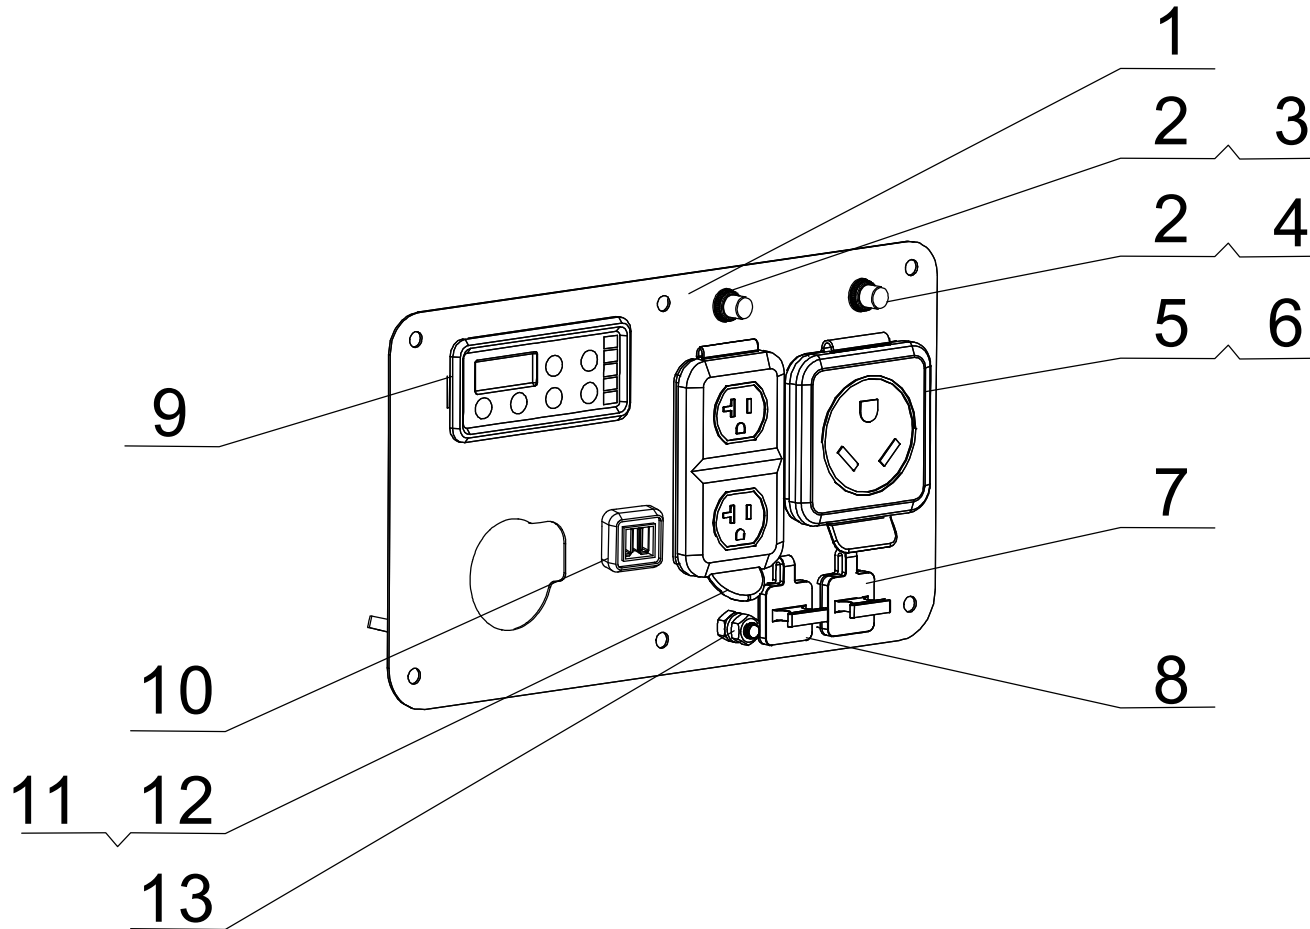

# FRAME ASSEMBLY DIAGRAM

Figure E

**FRAME ASSEMBLY PART LIST**

#	Part Number	Description	Qty.
1	90341-Y2D0210-00A0	Nylon Nut, M6, Blue White Zinc	2
2	90408-Y840210-00A0	Flat Washer, Ø18 x 6.5 x 1.5, White Zinc	2
3	54122-YBW0110-H700	Left Seat 2, Handle Tube Connector	1
4	90412-YBW0110-Q200	Flat Washer, Ø12.2 x 27 x 2	2
5	90412-YBW0210-01A0	Flat Washer, Ø13 x 25 x 1, White Zinc	6
6	94101-YBW0110-01A0	Position Block, Ø12.2 x 25 x 1, Blue White Zinc	2
7	90419-YBW0110-0300	Washer, Butterfly, Ø12.2 x 25 x 1x 2, Black Zinc	4
8	54113-YBW0120-00A0	Left Seat 1, Handle Tube Connector	1
9	26231-YBW0110-00A0	Shaft, Fixed Axis, Black Zinc	2
10	90001-0610-03	Hexagon Flange Bolt, M6 x 10, Black Zinc	4
11	90001-0616-01A0	Hexagon Flange Bolt, M6 x 16, White Zinc	4
12	54113-YBW0220-00A0	Right Seat 1, Handle Tube Connecting	1
13	54122-YBW0210-H700	Right Seat 2, Handle Tube Connecting	1
14	51100-YJR0210-H7A0	Frame Assembly	1

## OUTLET PANEL DIAGRAM

Figure G

**OUTLET PANEL PART LIST**

#	Part Number	Description	Qty.
1	35650-YJR0210-H200	Control Panel	1
2	35654-YGK0110-0000	Cover, Push Button	2
3	31234-YBE0210-0000	Circuit Breaker, Push Button, 20A, 125V/250V	1
4	31234-YGK0110-0000	Circuit Breaker, Push Button, 30A	1
5	35654-YGK0310-0000	Receptacle Cover, TT-30R	1
6	35614-Y2D0110-0000	TT-30R Receptacle, 30A, 125V	1
7	35614-YH30210-0000	Wireless Parallel, Black	1
8	35614-YH30110-0000	"Wireless Parallel, Red"	1
9	35632-YHV0110-0000	Multi-functional Display	1
10	35619-YH30110-0000	Automotive Receptacle, 12V DC	1
11	35654-YBE0110-0000	Receptacle Cover, 5-20R	1
12	35614-Y730110-0000	5-20R Receptacle, 20A, 125V	1
13	35629-Y090110-0000	Grounding Terminal	1