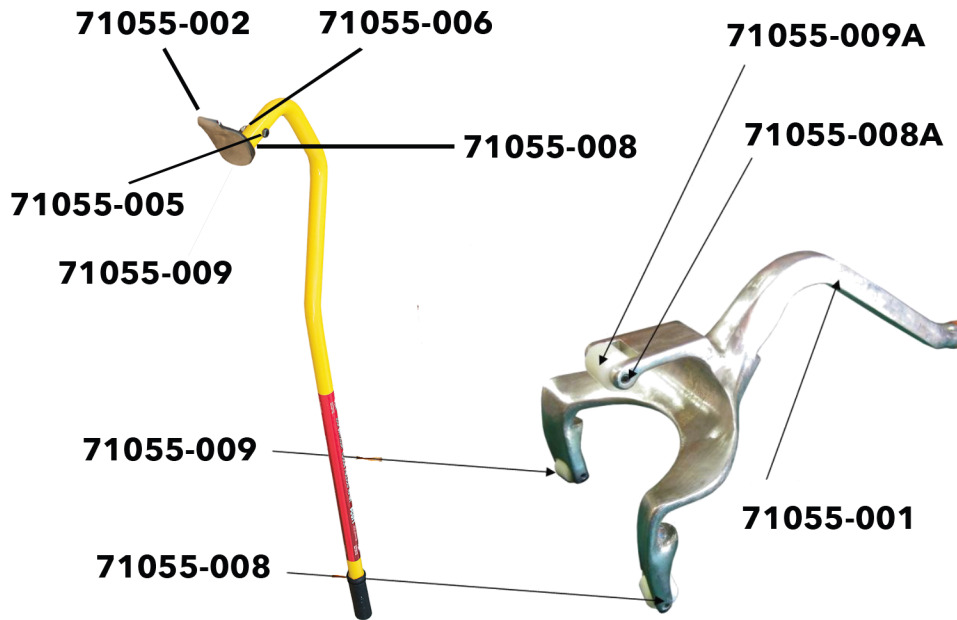

Part #	Description	QTY (Needed)
71055-001	Dismount Head Only	1
71055-002	Mount Head Only	1
71055-005	Handle Nut	1
71055-006	Handle Screw	1
71055-008	Pin for Roller	3
71055-008A	Pin for Center Dismount Head Roller	1
71055-009	Roller for Mount/Dismount Head	3
71055-009A	Center Roller for Mount/Dismount Head	1

2347 Circuit Way, Brooksville, Florida, USA 34604

Phone: (+1) 352-799-1111 Toll Phone: (+1) 877-775-4AME (4263)

Fax: (+1) 352-799-1112 E-mail: sales@ameintl.net www.ameintl.net