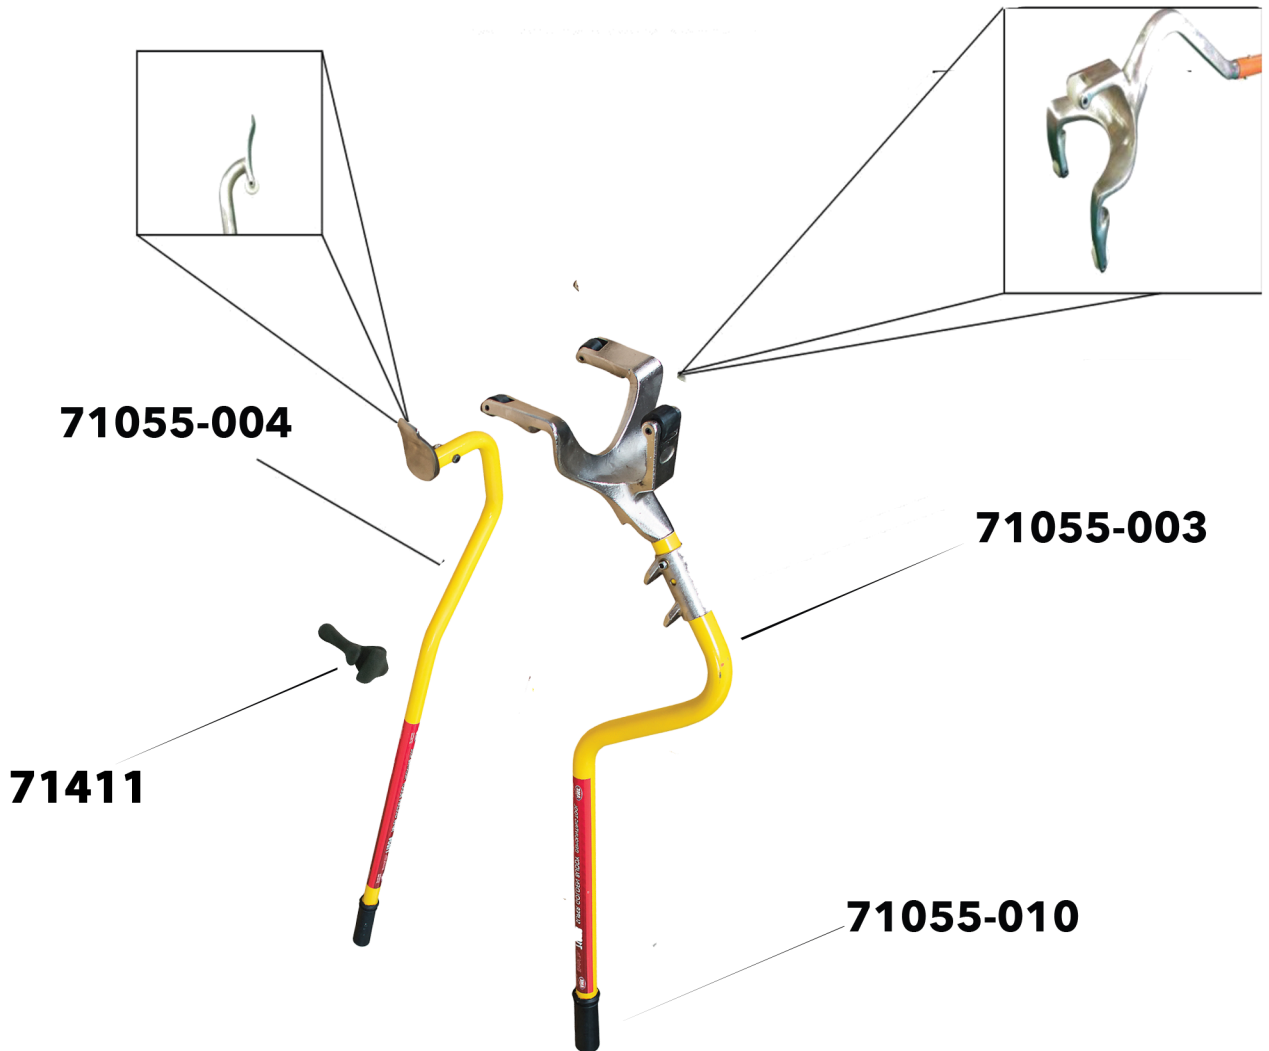

Parts #	Description	QTY (Needed)
71055-003	Dismount Handle	1
71055-004	Mount Handle for 71055	1
71411	Bead Keeper for Golden Buddy	1
71055-010	Rubber Grip for 71055	1