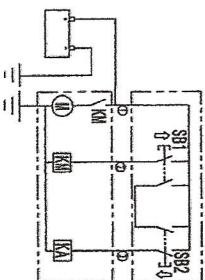

106667

Nortrac Connections

Pressure Port 9/16-18 SAE

SECTION A - A

Solenoid Lowering Valve

Auxiliary Ports Options

Solenoid Start Switch

Battery Positive

- Specification:
1. Motor: 12V-1.6KW;
  2. Pump: 2.1CC;
  3. Electromagnetic directional valve voltage: DC10V;
  4. Tank: 5L, Material: Steel.
  5. System pressure: 20MPa;
  6. Port size: 9/16-18UNF.

Remote Wires Solenoid # 1,2,3