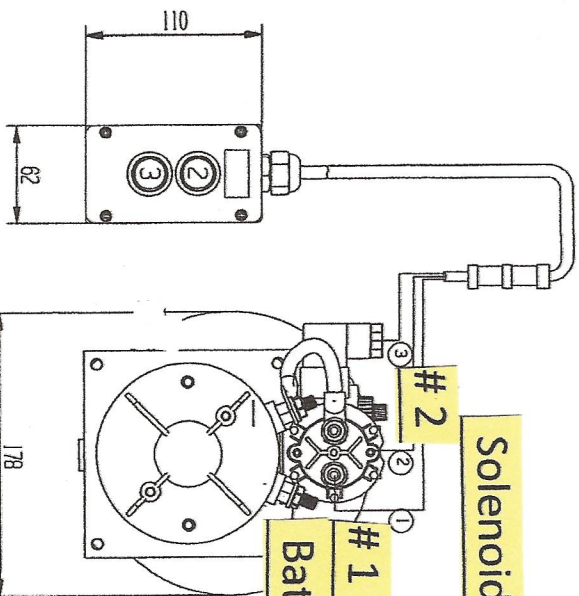

106667

Nortrac Connections

Pressure Port 9/16-18 SAE

SECTION A - A

Solenoid Lowering Valve

Auxiliary Ports Options

Solenoid Start Switch

Battery Positive

- Specification:
1. Motor: 12V-1.6KW;
  2. Pump: 2.1CC;
  3. Electromagnetic directional valve voltage: DC10V;
  4. Tank: 5L, Material: Steel.
  5. System pressure: 20MPa;
  6. Port size: 9/16-18UNF.

Remote Wires Solenoid # 1,2,3