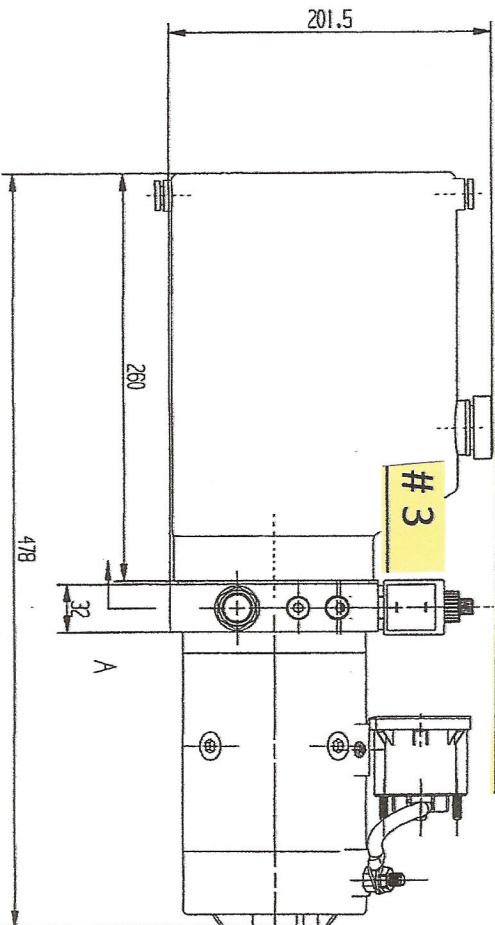

106667

Nortrac Connections

Pressure Port 9/16-18 SAE

SECTION A - A

Solenoid Lowering Valve

Auxiliary Ports Options

Solenoid Start Switch

Battery Positive

- Specification:
1. Motor: 12V-1.6KW;
  2. Pump: 2.1CC;
  3. Electromagnetic directional valve voltage: DC10V;
  4. Tank: 5L, Material: Steel.
  5. System pressure: 20MPa;
  6. Port size: 9/16-18UNF.

Remote Wires Solenoid # 1,2,3