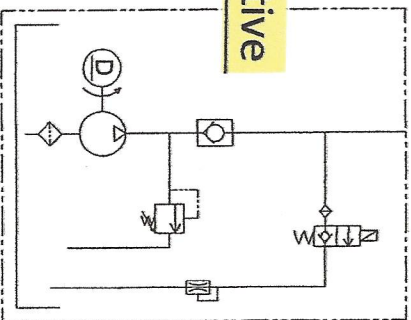

106667

Nortrac Connections

Pressure Port 9/16-18 SAE

SECTION A - A

Solenoid Lowering Valve

Auxiliary Ports Options

Solenoid Start Switch

Battery Positive

- Specification:
1. Motor: 12V-1.6KW;
  2. Pump: 2.1CC;
  3. Electromagnetic directional valve voltage: DC10V;
  4. Tank: 5L, Material: Steel.
  5. System pressure: 20MPa;
  6. Port size: 9/16-18UNF.

Remote Wires Solenoid # 1,2,3