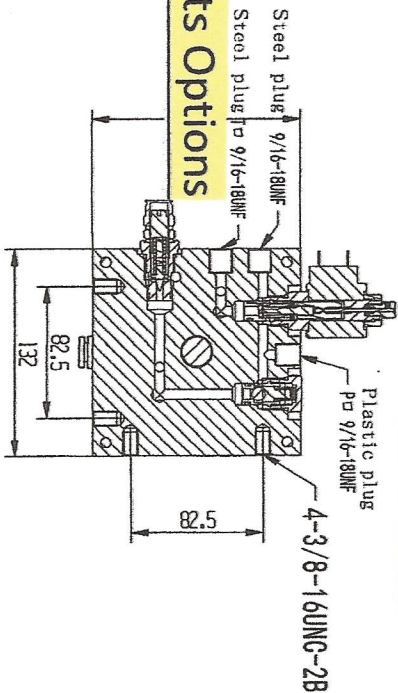

106667

Nortrac Connections

Pressure Port 9/16-18 SAE

SECTION A - A

Solenoid Lowering Valve

Auxiliary Ports Options

Solenoid Start Switch

Battery Positive

- Specification:
1. Motor: 12V-1.6KW;
  2. Pump: 2.1CC;
  3. Electromagnetic directional valve voltage: DC10V;
  4. Tank: 5L, Material: Steel.
  5. System pressure: 20MPa;
  6. Port size: 9/16-18UNF.

Remote Wires Solenoid # 1,2,3