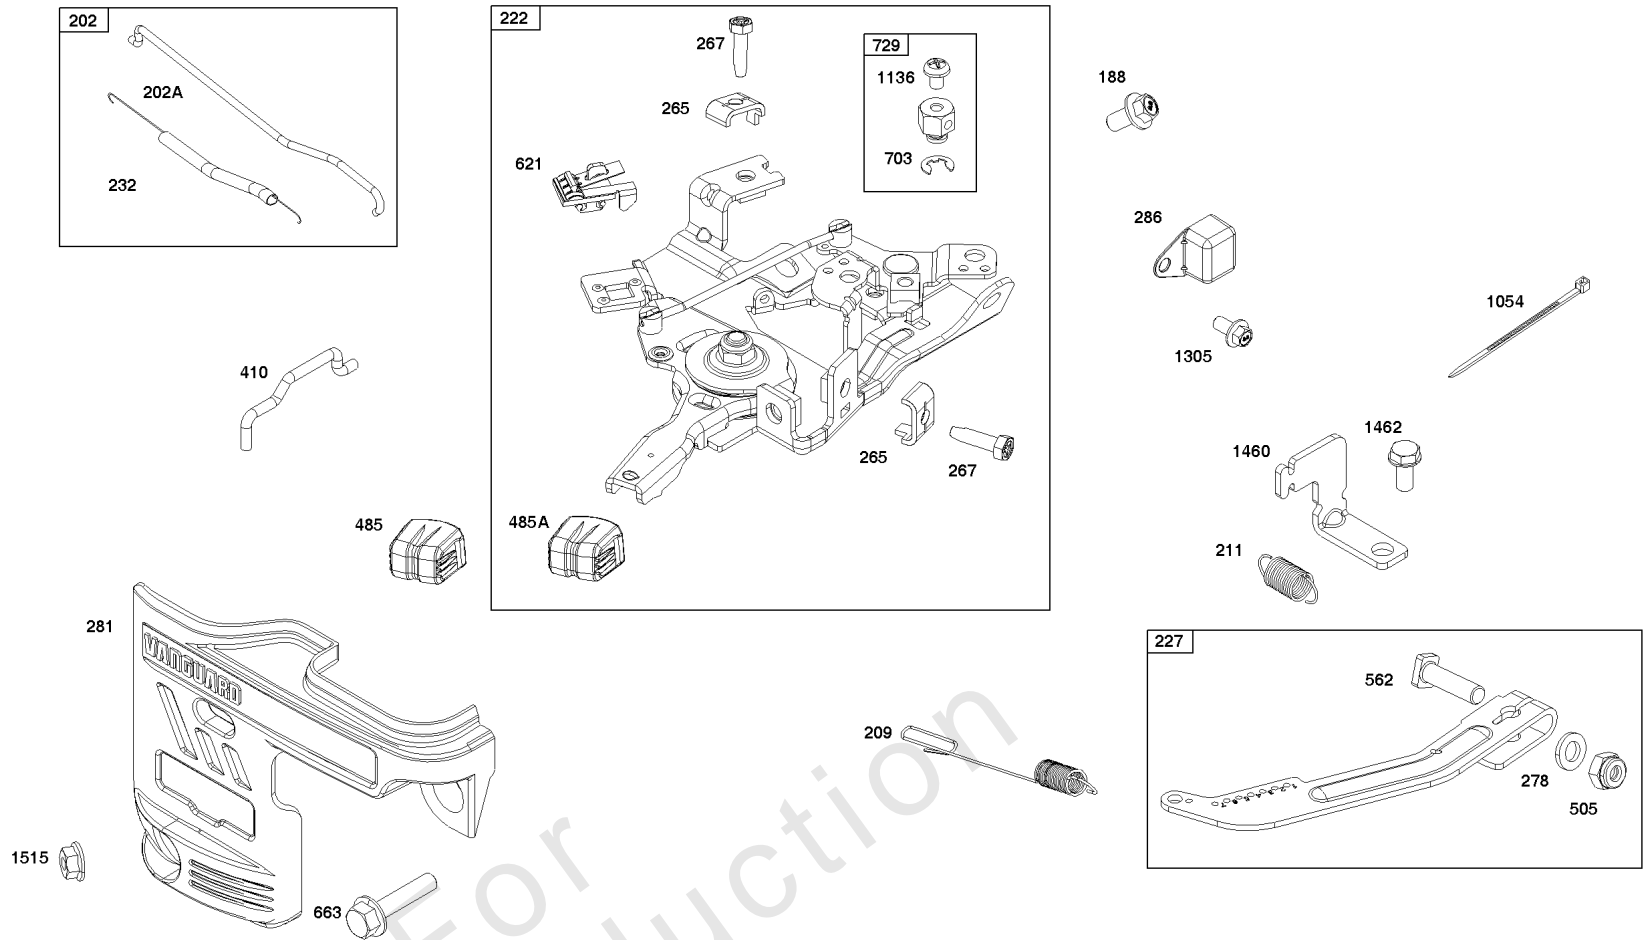

Not For
Reproduction

Controls Group

REF NO	PART NO	QTY	DESCRIPTION
188	590850	2	SCREW -(Control Bracket)
202	597032	1	LINK, Mechanical Governor
202A	597033	1	LINK, Mechanical Governor
209	597115	1	SPRING, Governor
211	691278	1	SPRING, Governor
222	84003499	1	BRACKET, Control
227	597028	1	LEVER, Governor Control
232	597034	1	SPRING, Governor Link
265	691024	2	CLAMP, Casing
267	597027	2	SCREW -(Casing Clamp)
278	690402	1	WASHER -(Governor Lever)
281	597067	2	PANEL, Control
286	84002122	1	MODULE, Oil Sensor -Used After Code Date 18121400
286	590702	1	MODULE, Oil Sensor -Used Before Code Date 18121500
410	597024	1	LINK, Control
485	597025	1	KNOB, Control -Used Before Code Date 19051000
485A	84004631	1	KNOB, Control -Used After Code Date 19050900
505	590641	1	NUT -(Governor Control Lever)
562	597121	1	BOLT -(Governor Control Lever)
621	692310	1	SWITCH, Stop
663	597460	2	SCREW -(Control Panel)
703	597021	2	CLIP
729	597019	2	CLIP, Wire
1054	845118	1	TIE, Cable
1136	597020	2	SCREW -(Control Bracket)
1305	590703	1	SCREW
1460	597035	1	BRACKET, Governor Control
1462	597036	1	SCREW -(Engine Control Unit) (ECU)
1515	590692	1	NUT -(Control Panel)