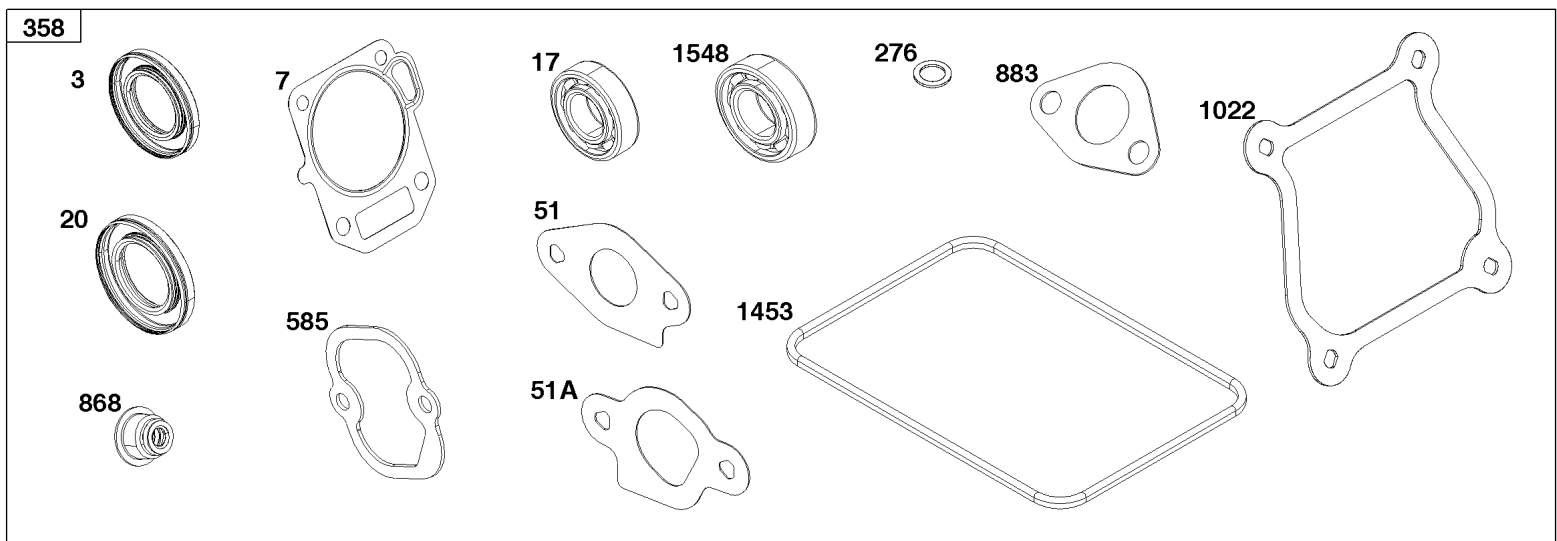

Not For
Reproduction

Controls Group

REF NO	PART NO	QTY	DESCRIPTION
188	590850	2	SCREW -(Control Bracket)
202	597032	1	LINK, Mechanical Governor
202A	597033	1	LINK, Mechanical Governor
209	597115	1	SPRING, Governor
211	691278	1	SPRING, Governor
222	84003499	1	BRACKET, Control
227	597028	1	LEVER, Governor Control
232	597034	1	SPRING, Governor Link
265	691024	2	CLAMP, Casing
267	597027	2	SCREW -(Casing Clamp)
278	690402	1	WASHER -(Governor Lever)
281	597067	2	PANEL, Control
286	84002122	1	MODULE, Oil Sensor -Used After Code Date 18121400
286	590702	1	MODULE, Oil Sensor -Used Before Code Date 18121500
410	597024	1	LINK, Control
485	597025	1	KNOB, Control -Used Before Code Date 19051000
485A	84004631	1	KNOB, Control -Used After Code Date 19050900
505	590641	1	NUT -(Governor Control Lever)
562	597121	1	BOLT -(Governor Control Lever)
621	692310	1	SWITCH, Stop
663	597460	2	SCREW -(Control Panel)
703	597021	2	CLIP
729	597019	2	CLIP, Wire
1054	845118	1	TIE, Cable
1136	597020	2	SCREW -(Control Bracket)
1305	590703	1	SCREW
1460	597035	1	BRACKET, Governor Control
1462	597036	1	SCREW -(Engine Control Unit) (ECU)
1515	590692	1	NUT -(Control Panel)