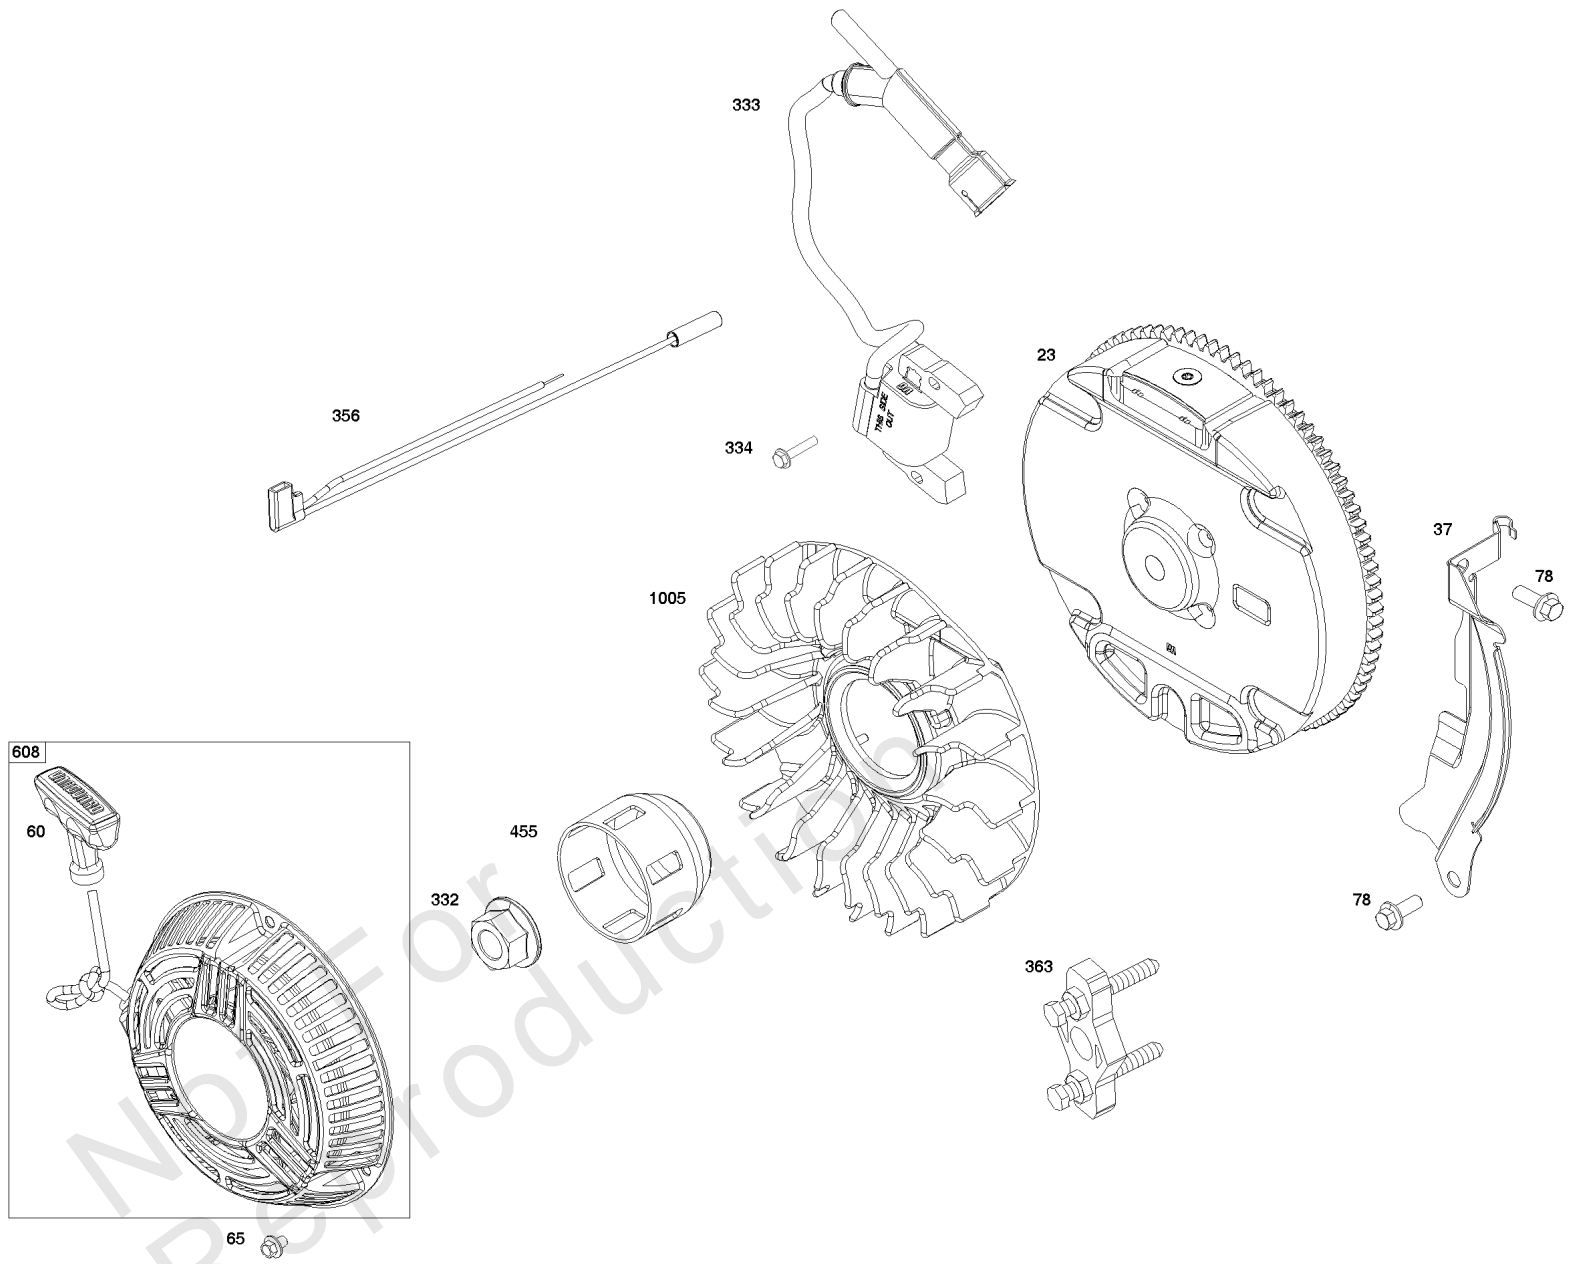

Cylinder Head Group

REF NO	PART NO	QTY	DESCRIPTION
1453	-----	1	SEAL, Air Cleaner Cover -(Part information located in Air Cleaner Group.)
1548	-----	1	BEARING, Ball -(Part information located in Crankcase Cover/Sump and Lubrication Group.)

Not For Reproduction

Flywheel, Ignition, and Starter Group

REF NO	PART NO	QTY	DESCRIPTION
23	597085	1	FLYWHEEL
37	597075	1	GUARD, Flywheel
60	597080	2	GRIP, Starter Rope
65	590683	2	SCREW -(Rewind Starter)
78	590850	3	SCREW -(Flywheel Guard)
332	591988	1	NUT
333	596763	2	ARMATURE, Magneto
334	699477	2	SCREW -(Magneto Armature)
356	597055	1	WIRE, Stop
363	19203	1	PULLER, Flywheel
455	597088	1	CUP, Flywheel
608	596772	2	STARTER, Rewind
1005	794273	1	FAN, Flywheel