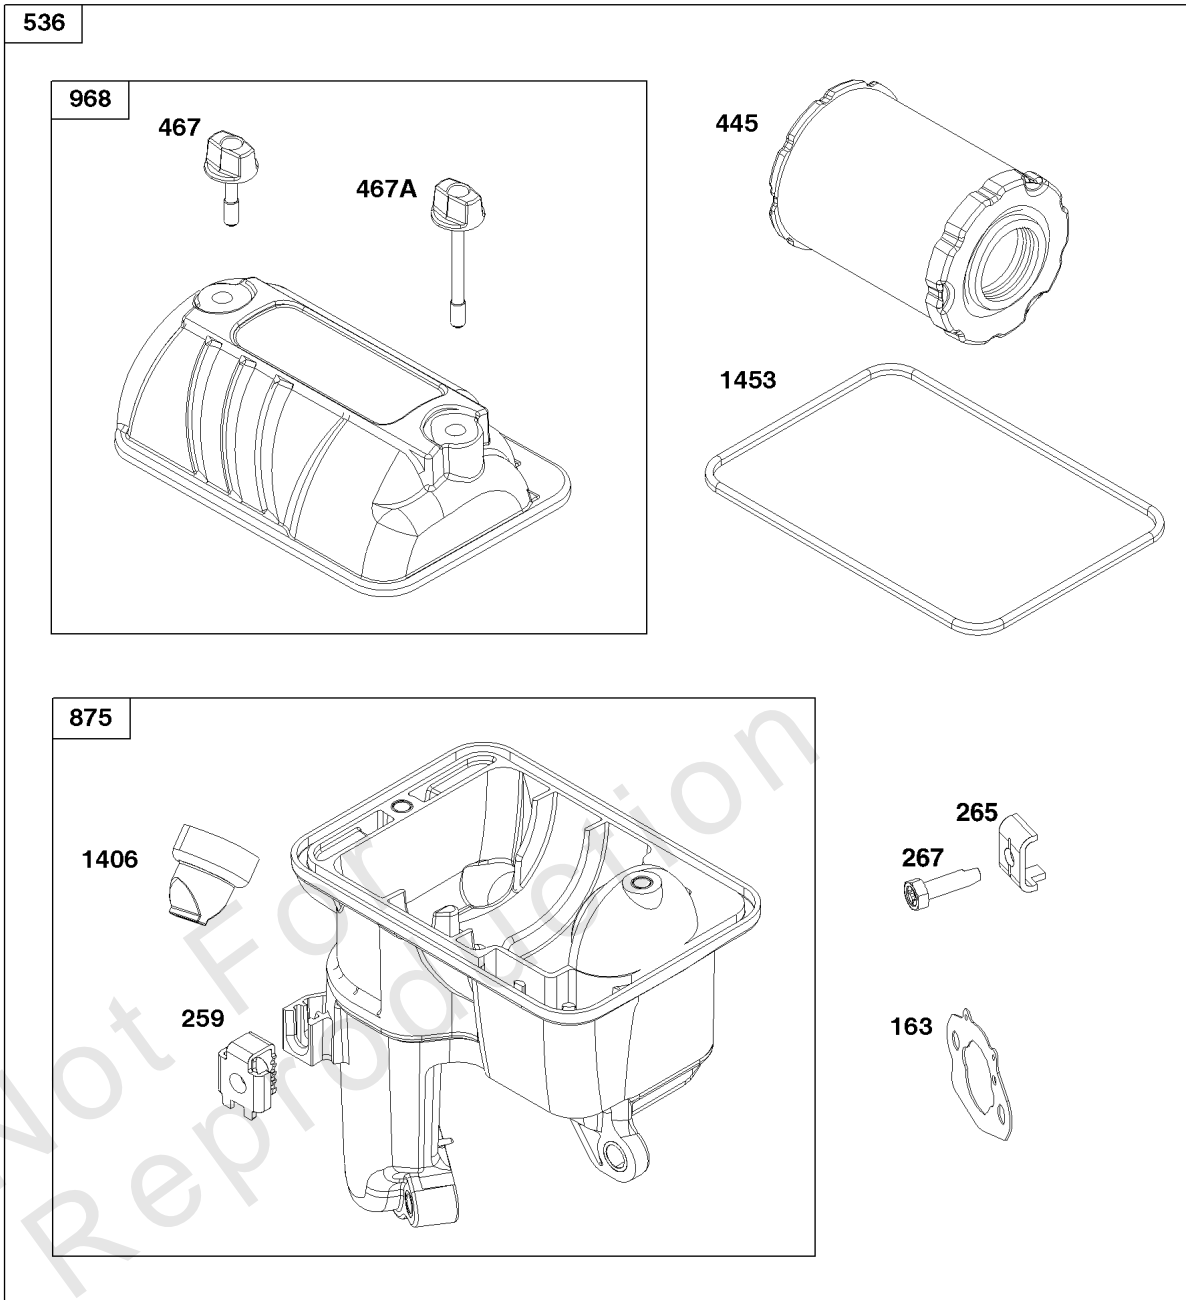

Not For
Reproduction

Air Cleaner Group

REF NO	PART NO	QTY	DESCRIPTION
11	597013	1	TUBE, Breather
163	596768	1	GASKET, Air Cleaner
185	590692	1	NUT -(Air Cleaner Base)
259	691189	1	BRACKET, Casing Clamp
265	691024	1	CLAMP, Casing
267	597027	1	SCREW -(Casing Clamp)
445	596760	1	FILTER, A/C Cartridge
467	596758	1	KNOB, Air Cleaner Cover
467A	596759	1	KNOB, Air Cleaner Cover
536	597060	1	CLEANER, Air
875	597061	1	BASE, Air Cleaner
968	597062	1	COVER, Air Cleaner
1406	597065	1	VALVE, Debris
1453	596756	1	SEAL, Air Cleaner Cover

Not For
Reproduction

Controls Group

REF NO	PART NO	QTY	DESCRIPTION
188	590850	2	SCREW -(Control Bracket)
202	597032	1	LINK, Mechanical Governor
202A	597033	1	LINK, Mechanical Governor
209	597115	1	SPRING, Governor
211	691278	1	SPRING, Governor
222	84003499	1	BRACKET, Control
227	597028	1	LEVER, Governor Control
232	597034	1	SPRING, Governor Link
265	691024	2	CLAMP, Casing
267	597027	2	SCREW -(Casing Clamp)
278	690402	1	WASHER -(Governor Lever)
281	597067	2	PANEL, Control
286	84002122	1	MODULE, Oil Sensor -Used After Code Date 18121400
286	590702	1	MODULE, Oil Sensor -Used Before Code Date 18121500
410	597024	1	LINK, Control
485	597025	1	KNOB, Control -Used Before Code Date 19051000
485A	84004631	1	KNOB, Control -Used After Code Date 19050900
505	590641	1	NUT -(Governor Control Lever)
562	597121	1	BOLT -(Governor Control Lever)
621	692310	1	SWITCH, Stop
663	597460	2	SCREW -(Control Panel)
703	597021	2	CLIP
729	597019	2	CLIP, Wire
1054	845118	1	TIE, Cable
1136	597020	2	SCREW -(Control Bracket)
1305	590703	1	SCREW
1460	597035	1	BRACKET, Governor Control
1462	597036	1	SCREW -(Engine Control Unit) (ECU)
1515	590692	1	NUT -(Control Panel)