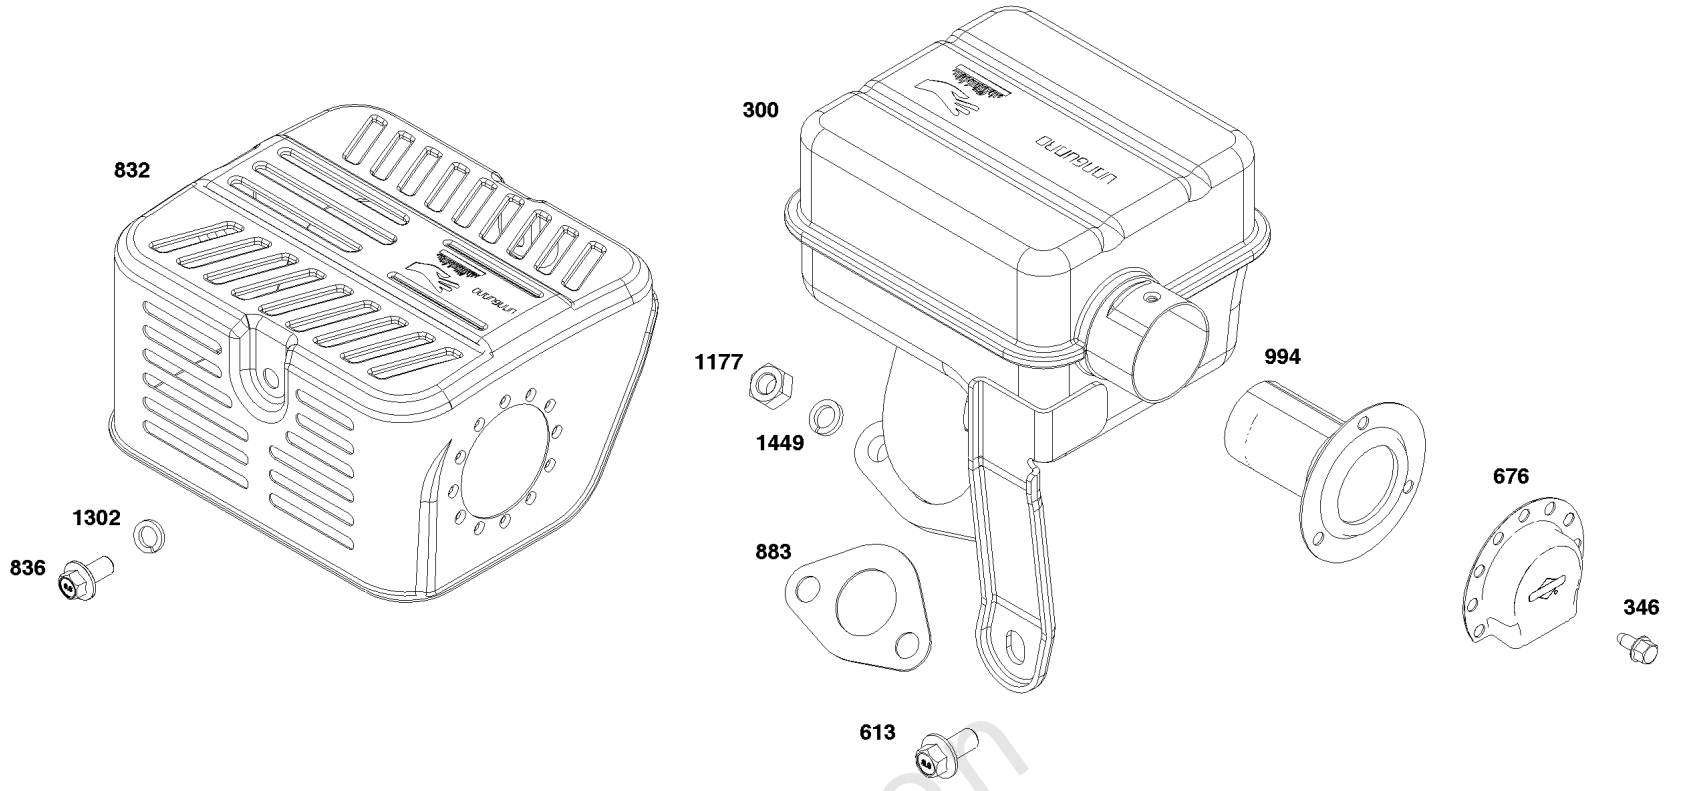

Exhaust Group

REF NO	PART NO	QTY	DESCRIPTION
300	597071	1	MUFFLER -(With Mounting Bracket)
346	699203	3	SCREW -(Spark Arrestor)
613	590850	1	SCREW -(Muffler)
676	798467	1	DEFLECTOR, Muffler
832	597069	1	GUARD, Muffler
836	590706	3	SCREW -(Muffler Guard)
883	597072	1	GASKET, Exhaust
994	793985	1	ARRESTOR, Spark
1177	590632	2	NUT -(Muffler)
1302	704133	3	WASHER -(Muffler Guard)
1449	590633	2	WASHER

Not For Reproduction