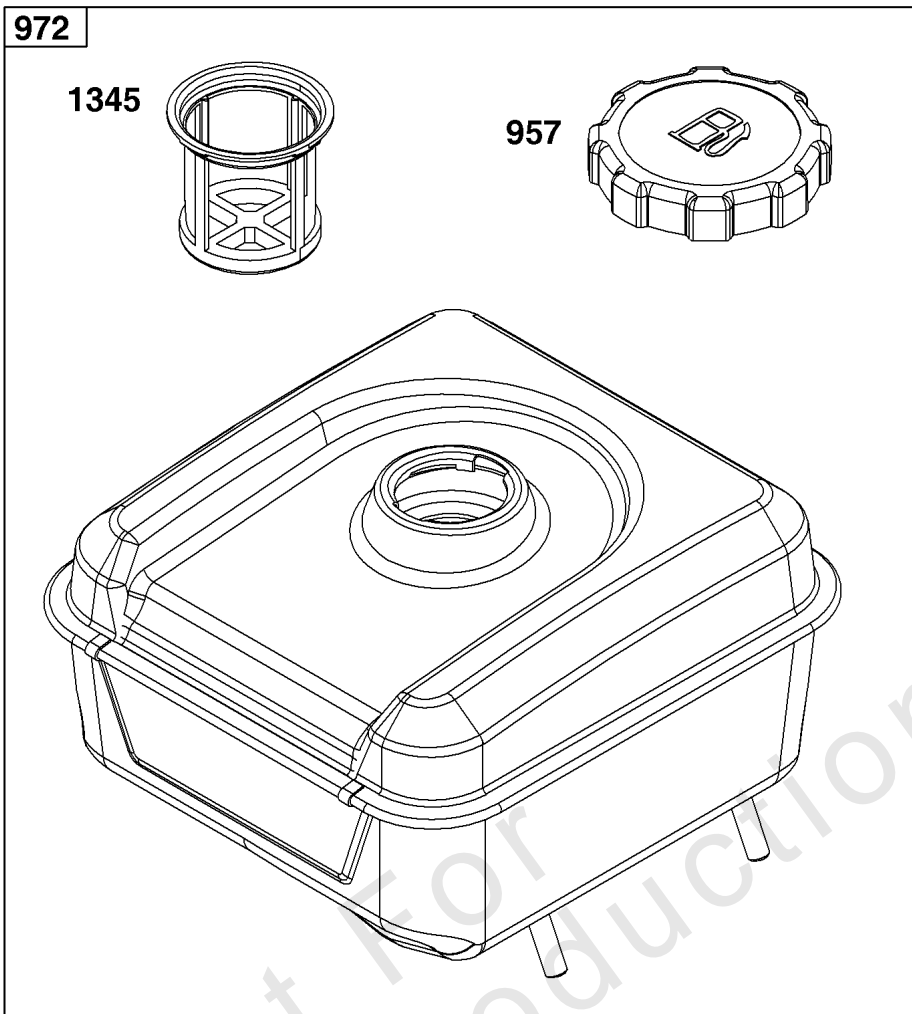

Fuel Supply Group

REF NO	PART NO	QTY	DESCRIPTION
187	597058	1	LINE, Fuel
190	591476	1	SCREW -(Fuel Tank)
601	791850	1	CLAMP, Hose
705	707919	2	NUT -(Fuel Tank)
957	794641	1	CAP, Fuel Tank
972	597057	1	TANK, Fuel
1345	792917	1	FILTER, Filler Neck

Not For Reproduction